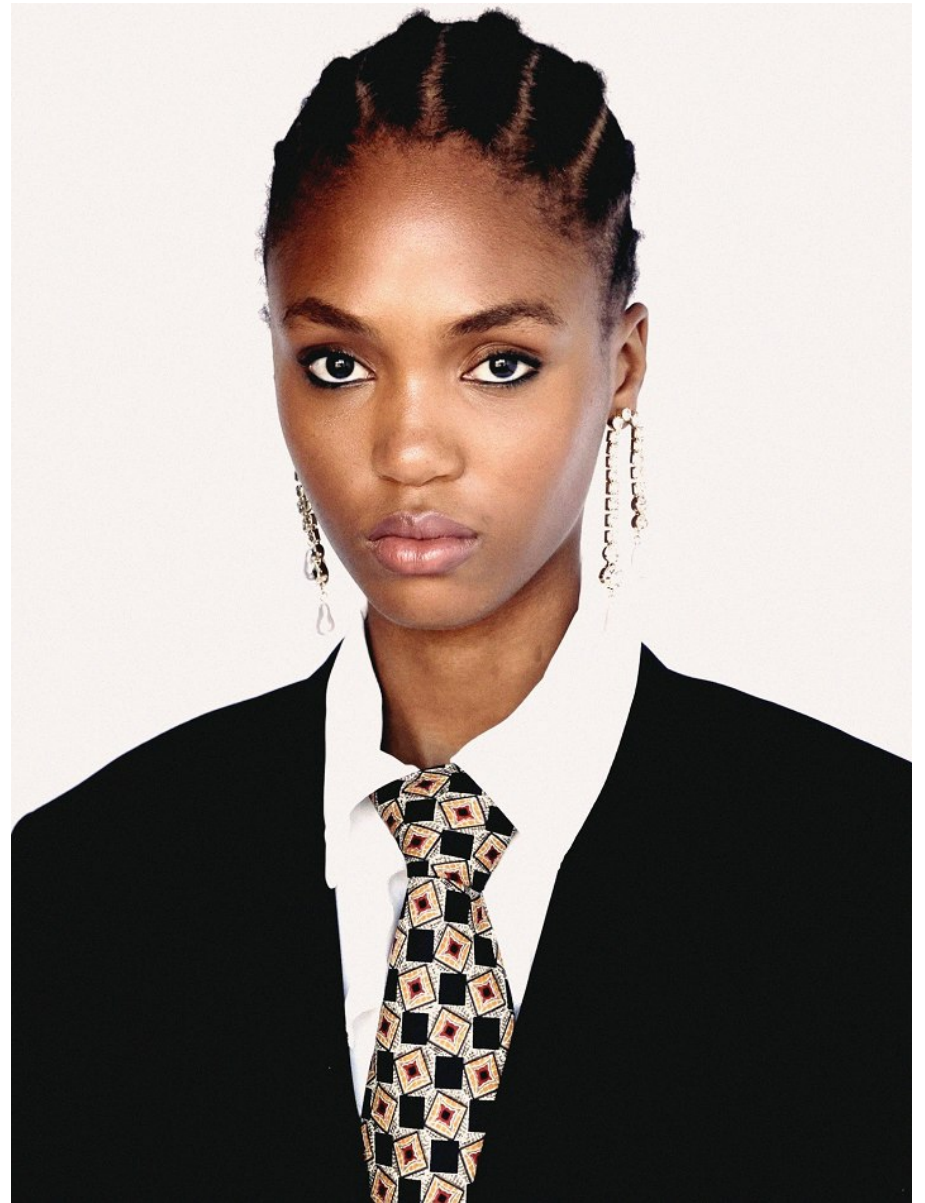

BOSS MODELS

JOHANNESBURG

TSHOLOFELO MMUTLE

Height: 177cm Bust: 77cm Waist: 58cm Hips: 85cm Shoe: 6 UK Hair: Black Eyes: Black

BOSS MODELS

JOHANNESBURG

TSHOLOFELO MMUTLE

Height: 177cm Bust: 77cm Waist: 58cm Hips: 85cm Shoe: 6 UK Hair: Black Eyes: Black