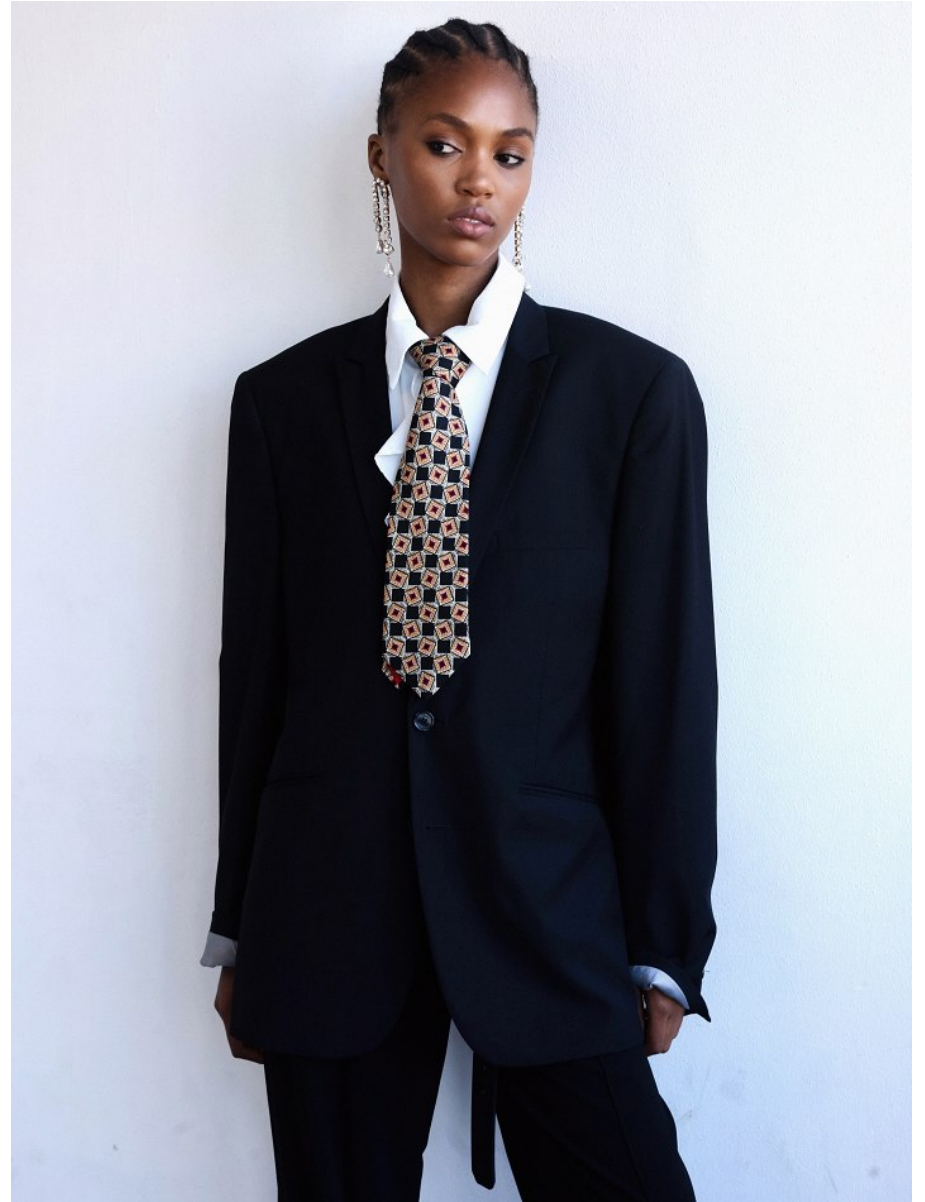

BOSS MODELS

JOHANNESBURG

TSHOLOFELO MMUTLE

Height: 177cm Bust: 77cm Waist: 58cm Hips: 85cm Shoe: 6 UK Hair: Black Eyes: Black

BOSS MODELS

JOHANNESBURG

TSHOLOFELO MMUTLE

Height: 177cm Bust: 77cm Waist: 58cm Hips: 85cm Shoe: 6 UK Hair: Black Eyes: Black