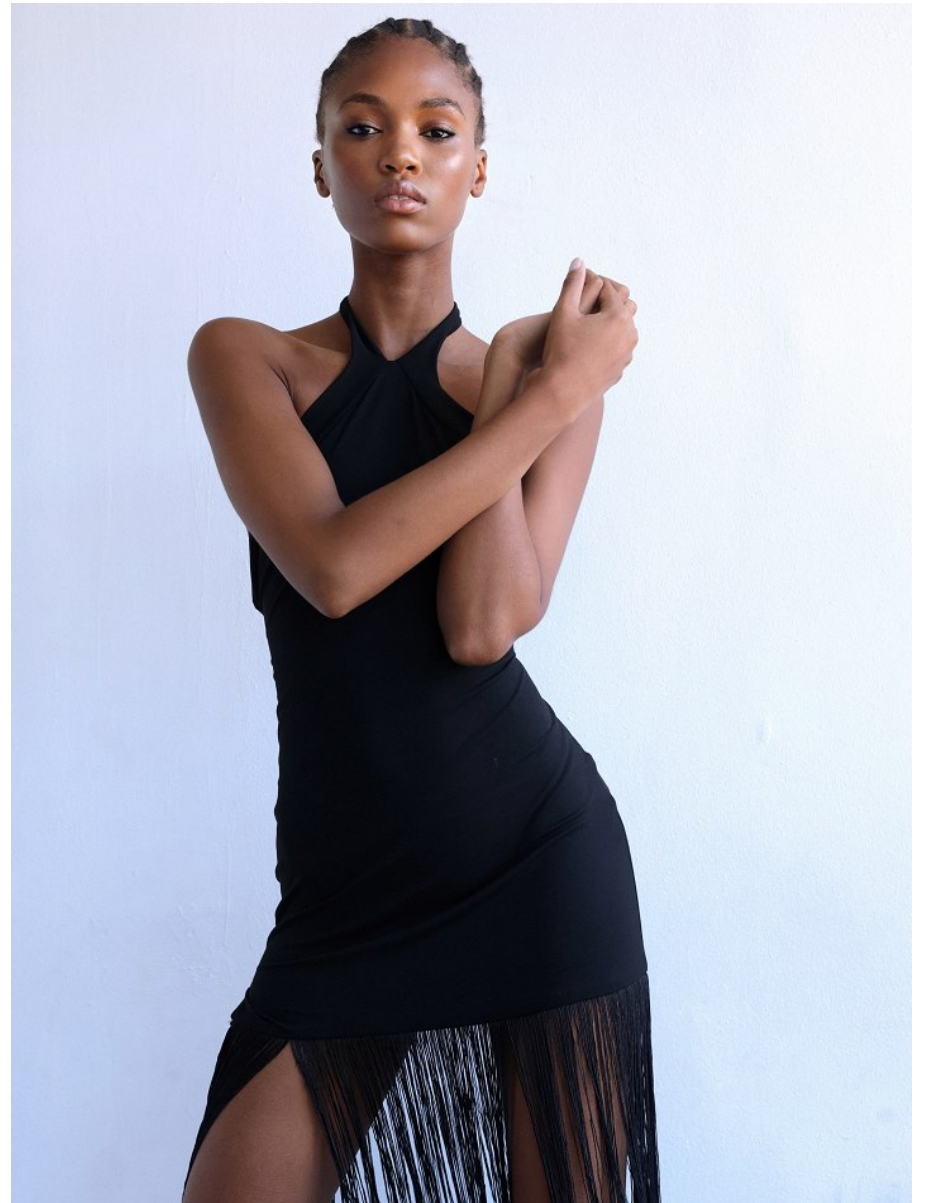

BOSS MODELS

JOHANNESBURG

TSHOLOFELO MMUTLE

Height: 177cm Bust: 77cm Waist: 58cm Hips: 85cm Shoe: 6 UK Hair: Black Eyes: Black