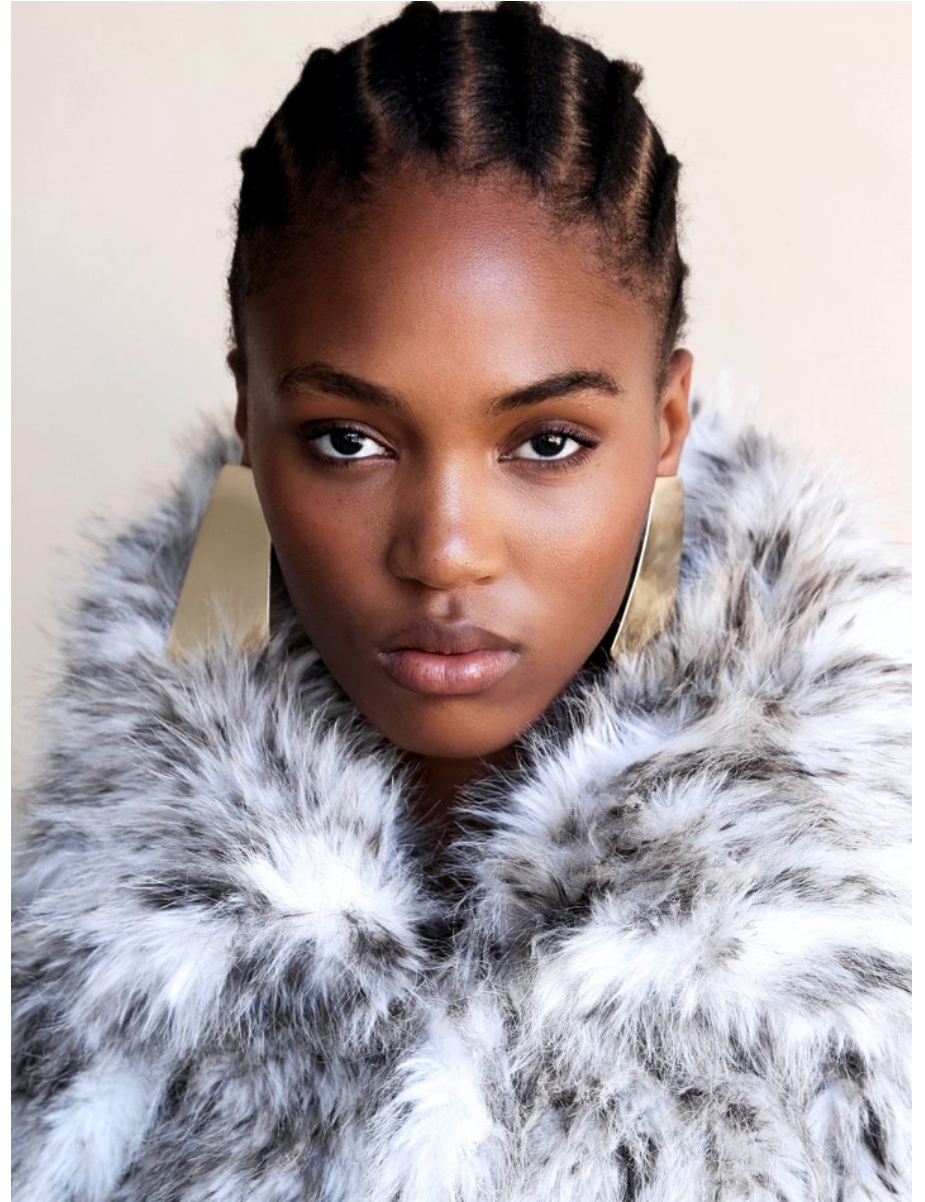

BOSS MODELS

JOHANNESBURG

TSHOLOFELO MMUTLE

Height: 177cm Bust: 77cm Waist: 58cm Hips: 85cm Shoe: 6 UK Hair: Black Eyes: Black