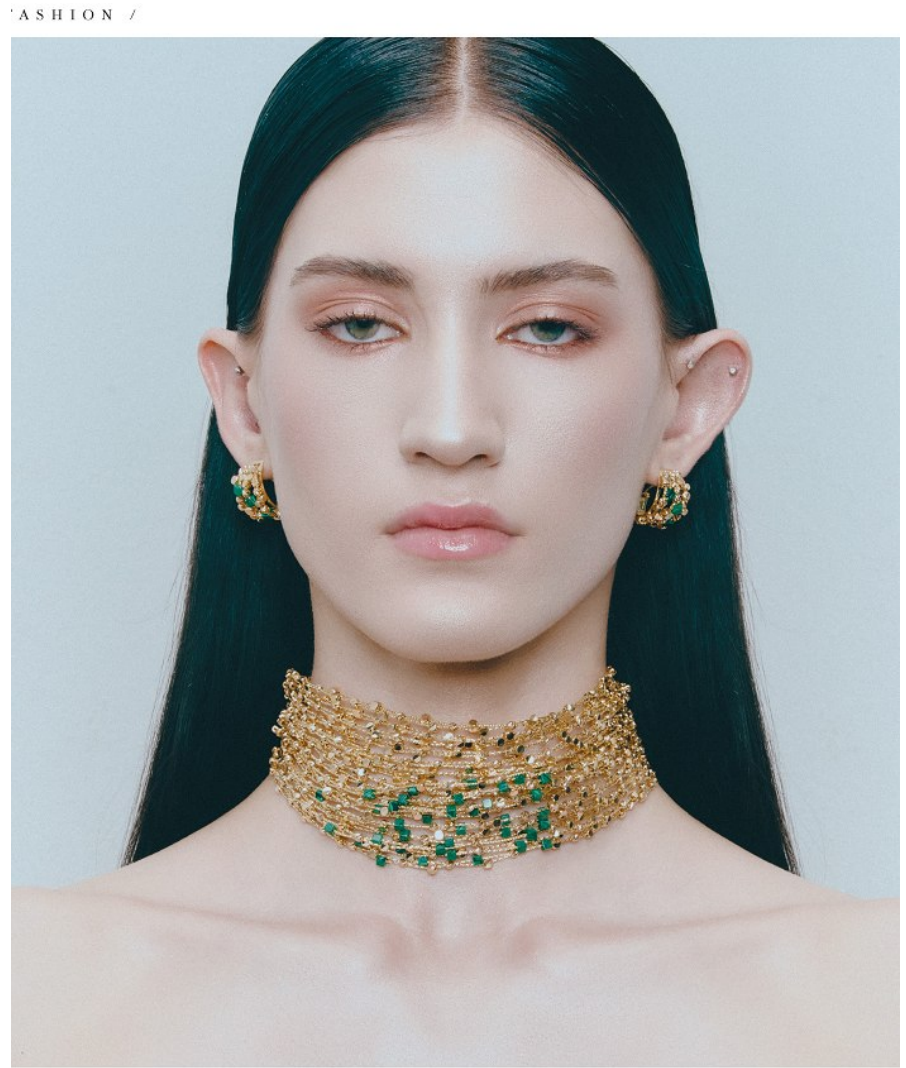

BOSS MODELS

JOHANNESBURG

MAE LOMBARD

Height: 170cm Bust: 82cm Waist: 61cm Hips: 87cm Shoe: 6 UK Hair: Black Eyes: Blue/Green

BOSS MODELS

JOHANNESBURG

[04]
18kt yellow-gold earrings with malachite enamel, R43 300;
18kt yellow-gold necklace, R237 000; 18kt yellow-gold necklace with malachite enamel, R224 000.
all Elegance Jewellers