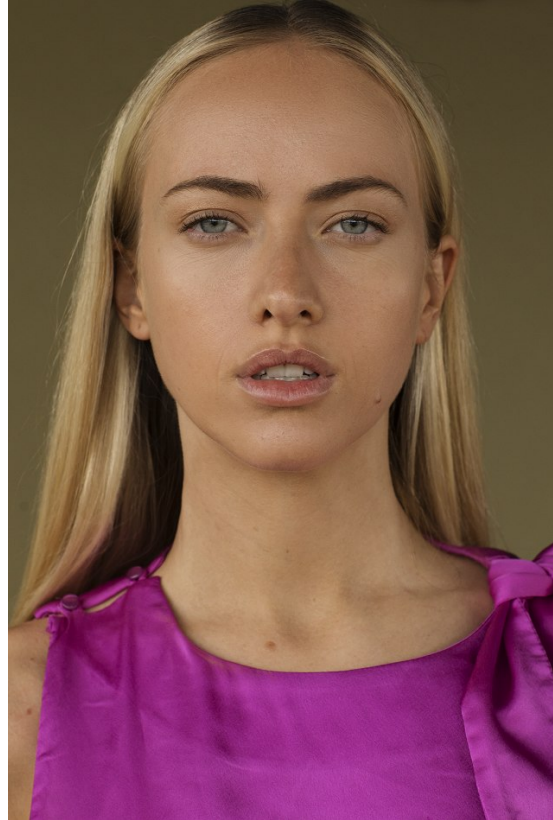

# BOSS MODELS

JOHANNESBURG

KYRA BURNETT

Height: 173cm Bust: 76cm Waist: 58cm Hips: 84cm Shoe: 5 UK Hair: Blonde Eyes: Blue

# BOSS MODELS

JOHANNESBURG

**KYRA BURNETT**

Height: 173cm Bust: 76cm Waist: 58cm Hips: 84cm Shoe: 5 UK Hair: Blonde Eyes: Blue