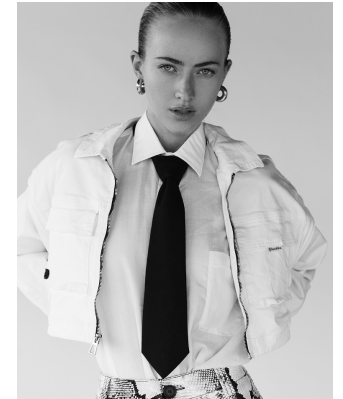

BOSS MODELS

JOHANNESBURG

KYRA BURNETT

Height: 173cm Bust: 76cm Waist: 58cm Hips: 84cm Shoe: 5 UK Hair: Blonde Eyes: Blue

BOSS MODELS

JOHANNESBURG

KYRA BURNETT

Height: 173cm Bust: 76cm Waist: 58cm Hips: 84cm Shoe: 5 UK Hair: Blonde Eyes: Blue