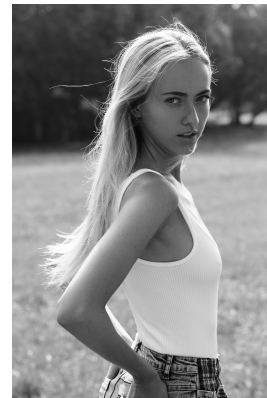

BOSS MODELS

JOHANNESBURG

KYRA BURNETT

Height: 173cm Bust: 76cm Waist: 58cm Hips: 84cm Shoe: 5 UK Hair: Blonde Eyes: Blue

BOSS MODELS

JOHANNESBURG

KYRA BURNETT

Height: 173cm Bust: 76cm Waist: 58cm Hips: 84cm Shoe: 5 UK Hair: Blonde Eyes: Blue