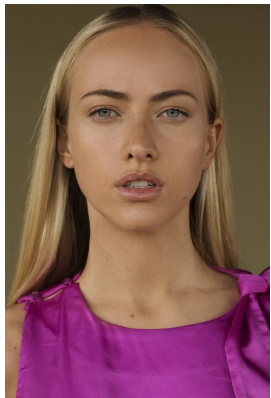

BOSS MODELS

JOHANNESBURG

KYRA BURNETT

Height: 173cm Bust: 76cm Waist: 58cm Hips: 84cm Shoe: 5 UK Hair: Blonde Eyes: Blue

BOSS MODELS

JOHANNESBURG

KYRA BURNETT

Height: 173cm Bust: 76cm Waist: 58cm Hips: 84cm Shoe: 5 UK Hair: Blonde Eyes: Blue