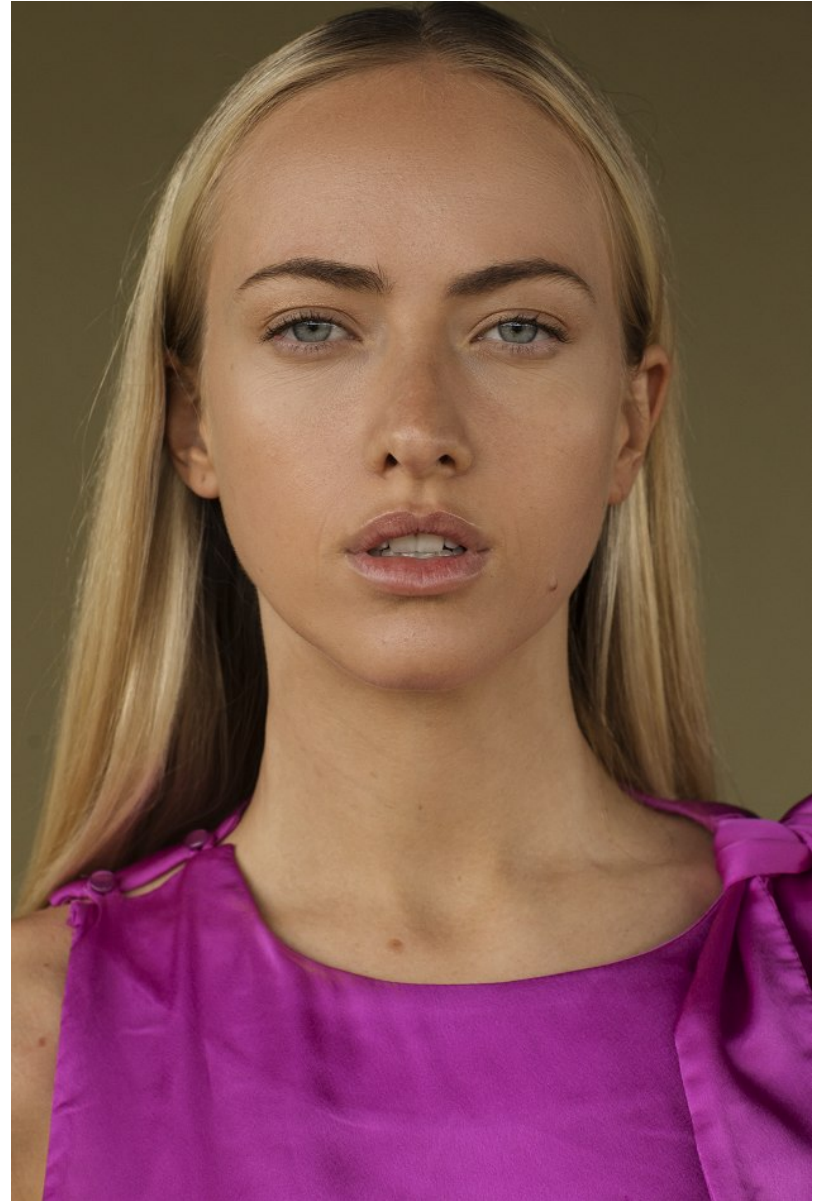

BOSS MODELS

JOHANNESBURG

KYRA BURNETT

Height: 173cm Bust: 76cm Waist: 58cm Hips: 84cm Shoe: 5 UK Hair: Blonde Eyes: Blue