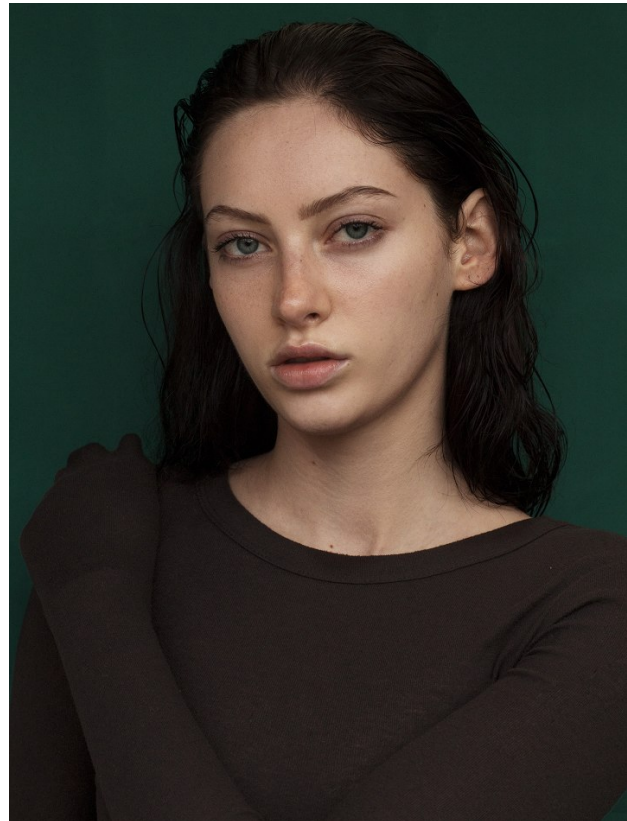

BOSS MODELS

JOHANNESBURG

SIENNA CONRADIE

Height: 173cm Bust: 85cm Waist: 60cm Hips: 90cm Shoe: 4 UK Hair: Auburn Eyes: Blue

BOSS MODELS

JOHANNESBURG

SIENNA CONRADIE

Height: 173cm Bust: 85cm Waist: 60cm Hips: 90cm Shoe: 4 UK Hair: Auburn Eyes: Blue