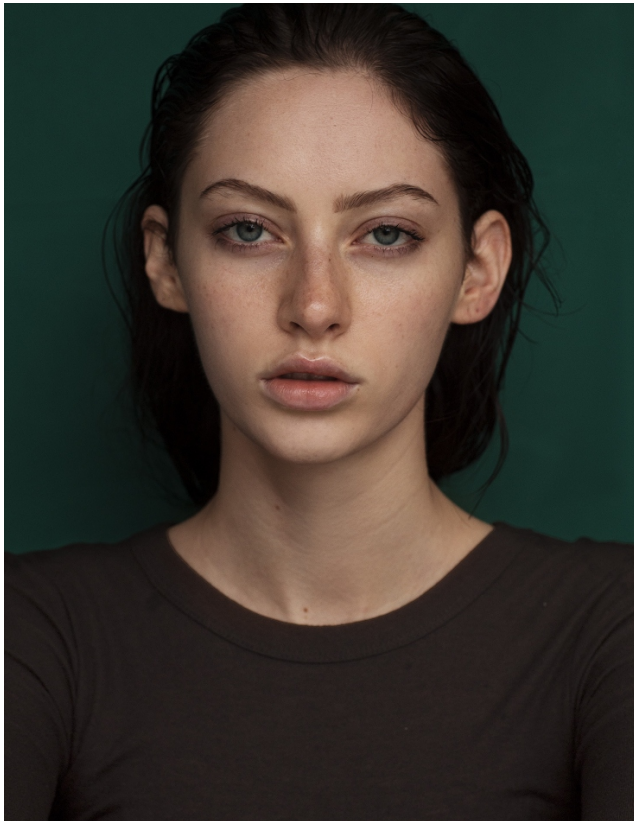

BOSS MODELS

JOHANNESBURG

SIENNA CONRADIE

Height: 173cm Bust: 85cm Waist: 60cm Hips: 90cm Shoe: 4 UK Hair: Auburn Eyes: Blue

BOSS MODELS

JOHANNESBURG

SIENNA CONRADIE

Height: 173cm Bust: 85cm Waist: 60cm Hips: 90cm Shoe: 4 UK Hair: Auburn Eyes: Blue