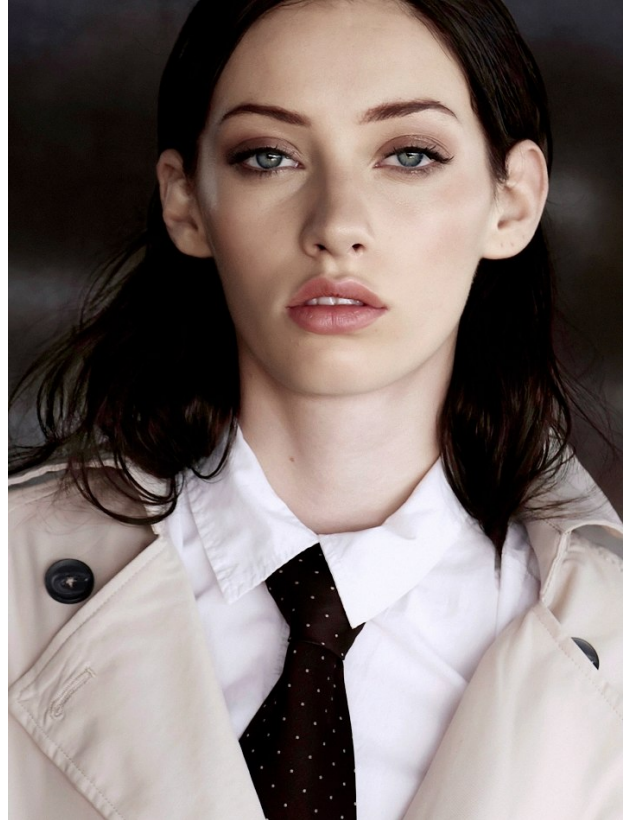

BOSS MODELS

JOHANNESBURG

SIENNA CONRADIE

Height: 173cm Bust: 85cm Waist: 60cm Hips: 90cm Shoe: 4 UK Hair: Auburn Eyes: Blue