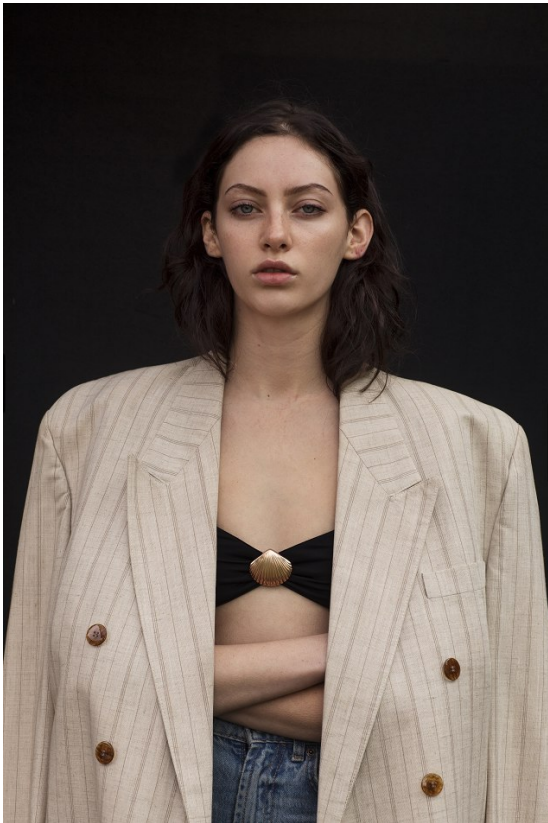

BOSS MODELS

JOHANNESBURG

SIENNA CONRADIE

Height: 173cm Bust: 85cm Waist: 60cm Hips: 90cm Shoe: 4 UK Hair: Auburn Eyes: Blue

BOSS MODELS

JOHANNESBURG

SIENNA CONRADIE

Height: 173cm Bust: 85cm Waist: 60cm Hips: 90cm Shoe: 4 UK Hair: Auburn Eyes: Blue