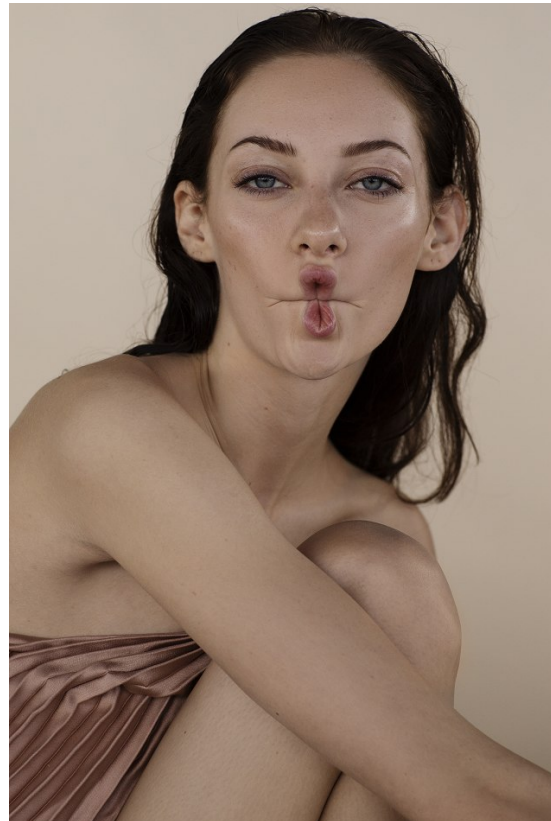

BOSS MODELS

JOHANNESBURG

SIENNA CONRADIE

Height: 173cm Bust: 85cm Waist: 60cm Hips: 90cm Shoe: 4 UK Hair: Auburn Eyes: Blue

BOSS MODELS

JOHANNESBURG

SIENNA CONRADIE

Height: 173cm Bust: 85cm Waist: 60cm Hips: 90cm Shoe: 4 UK Hair: Auburn Eyes: Blue