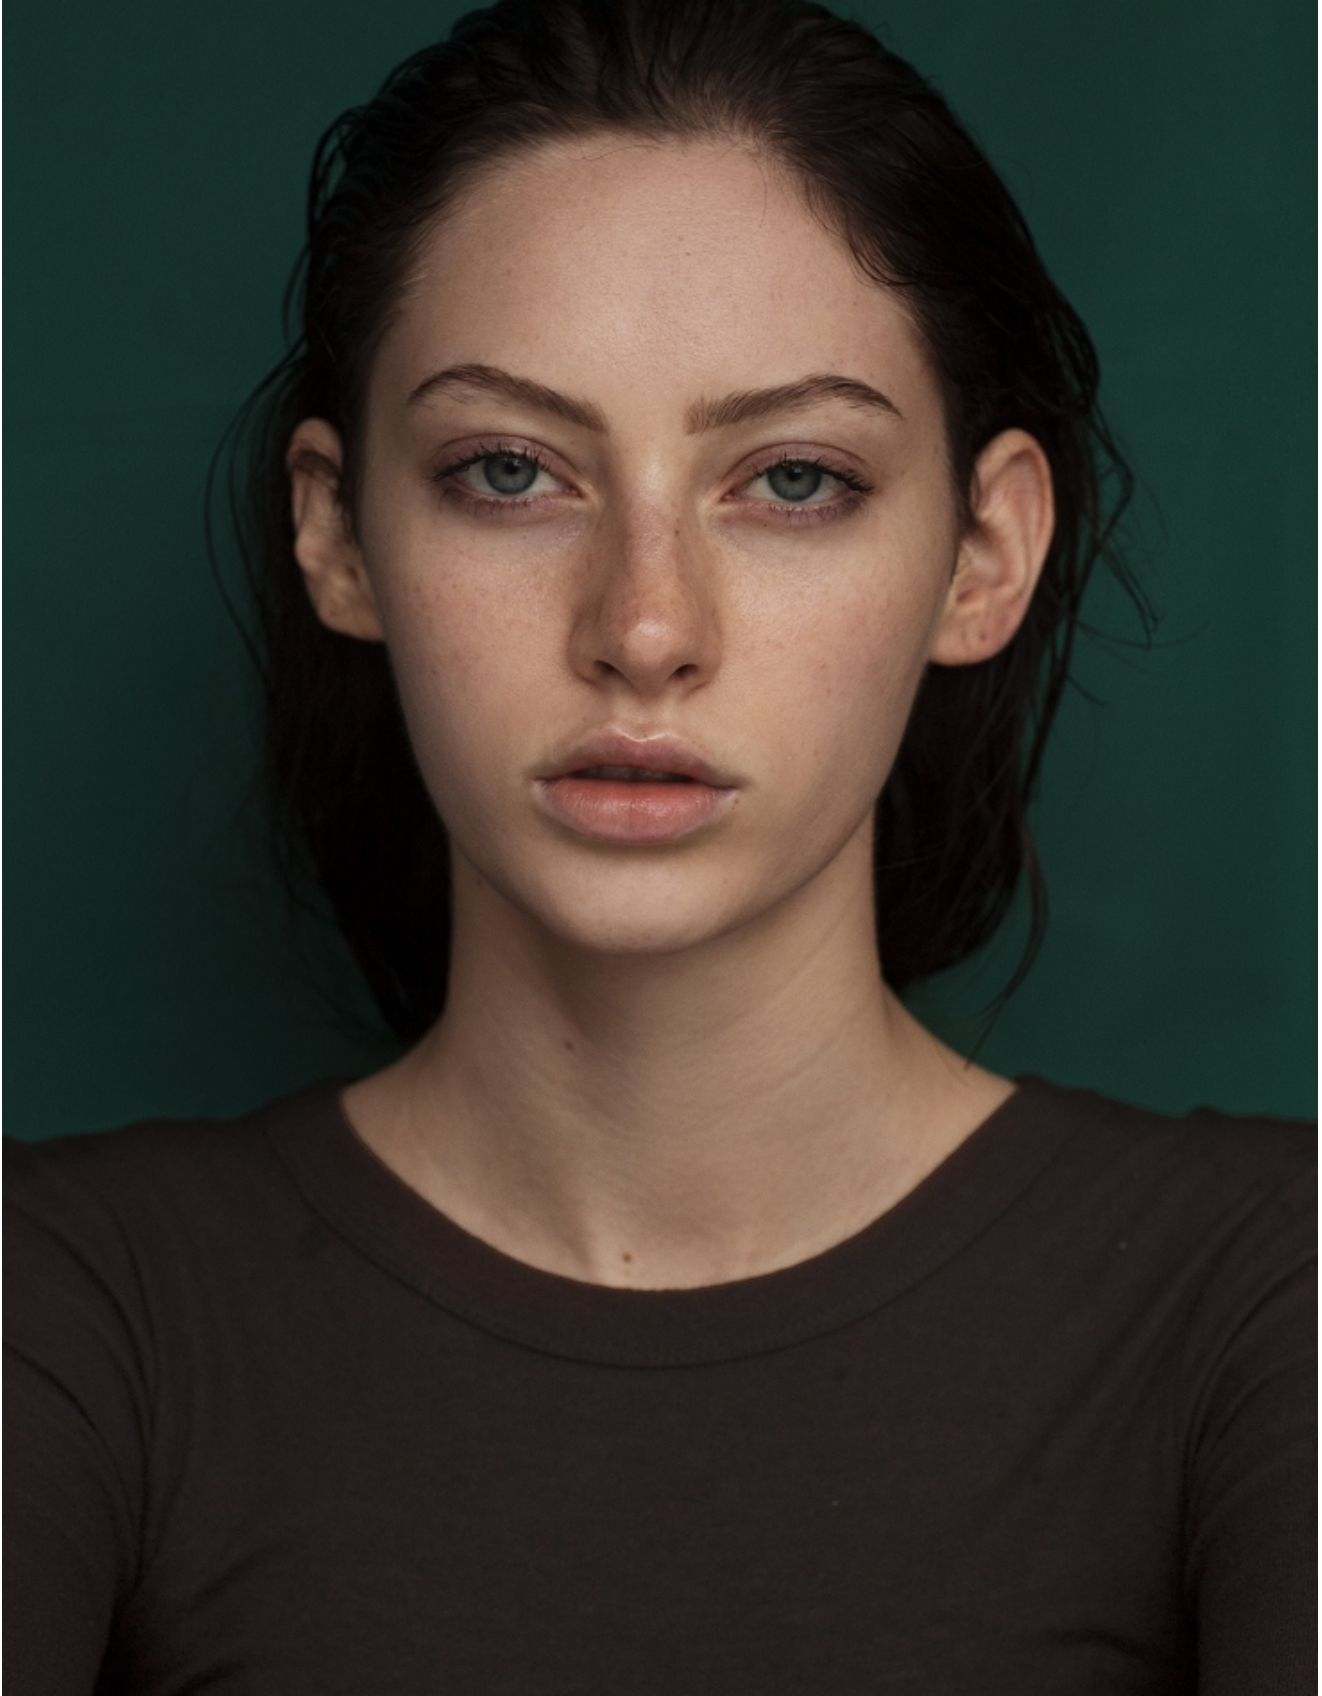

SIENNA CONRADIE

BOSS MODELS

JOHANNESBURG

SIENNA CONRADIE

Height: 173cm Bust: 85cm Waist: 60cm Hips: 90cm Shoe: 4 UK Hair: Auburn Eyes: Blue