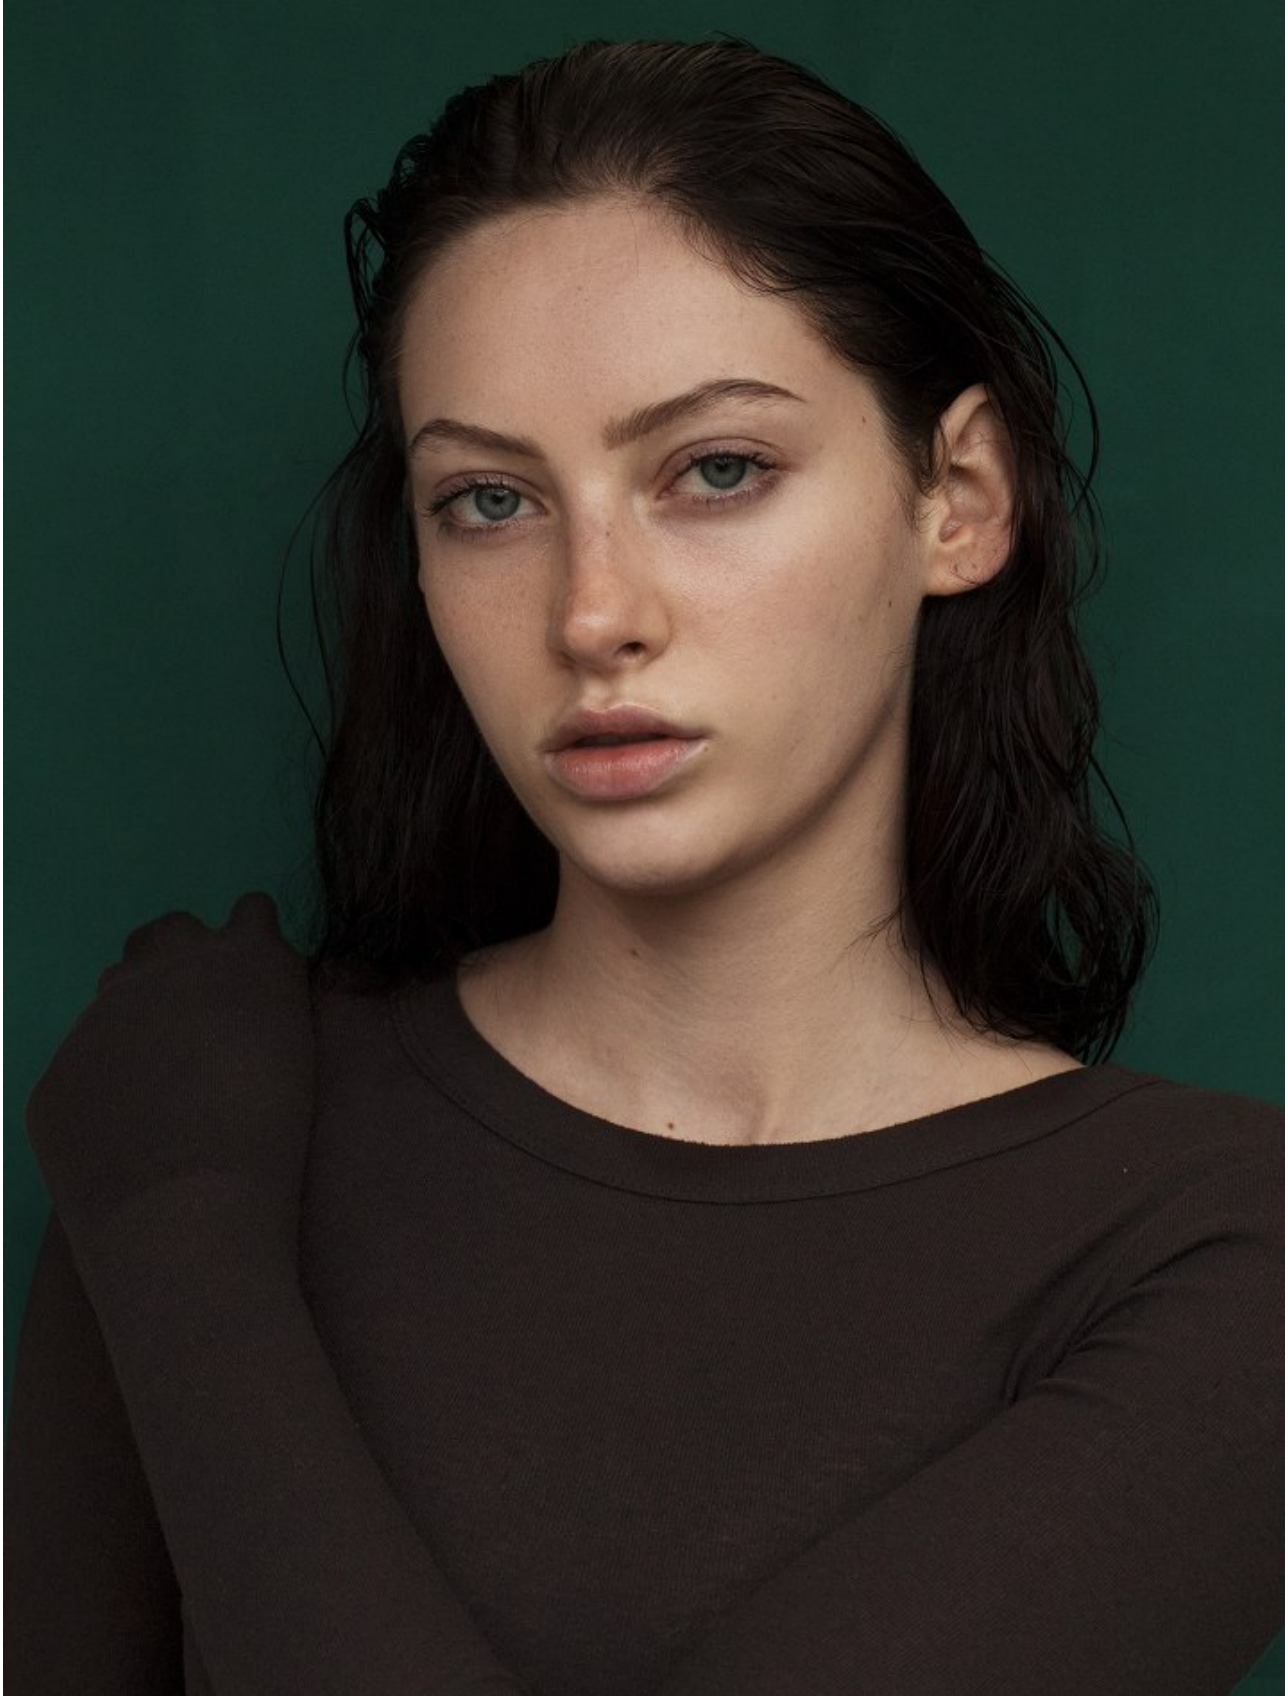

BOSS MODELS

JOHANNESBURG

SIENNA CONRADIE

Height: 173cm Bust: 85cm Waist: 60cm Hips: 90cm Shoe: 4 UK Hair: Auburn Eyes: Blue

BOSS MODELS

JOHANNESBURG

SIENNA CONRADIE

Height: 173cm Bust: 85cm Waist: 60cm Hips: 90cm Shoe: 4 UK Hair: Auburn Eyes: Blue