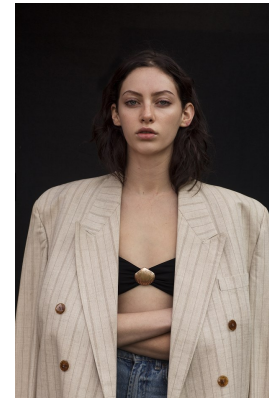

BOSS MODELS

JOHANNESBURG

SIENNA CONRADIE

Height: 173cm Bust: 85cm Waist: 60cm Hips: 90cm Shoe: 4 UK Hair: Auburn Eyes: Blue

BOSS MODELS

JOHANNESBURG

SIENNA CONRADIE

Height: 173cm Bust: 85cm Waist: 60cm Hips: 90cm Shoe: 4 UK Hair: Auburn Eyes: Blue

BOSS MODELS

JOHANNESBURG

SIENNA CONRADIE

Height: 173cm Bust: 85cm Waist: 60cm Hips: 90cm Shoe: 4 UK Hair: Auburn Eyes: Blue