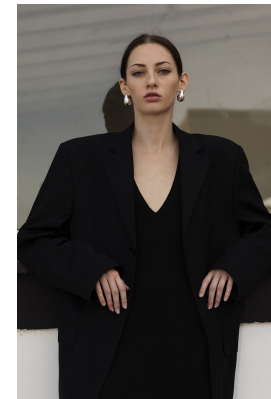

BOSS MODELS

JOHANNESBURG

SIENNA CONRADIE

Height: 173cm Bust: 85cm Waist: 60cm Hips: 90cm Shoe: 4 UK Hair: Auburn Eyes: Blue

BOSS MODELS

JOHANNESBURG

SIENNA CONRADIE

Height: 173cm Bust: 85cm Waist: 60cm Hips: 90cm Shoe: 4 UK Hair: Auburn Eyes: Blue

BOSS MODELS

JOHANNESBURG

SIENNA CONRADIE

Height: 173cm Bust: 85cm Waist: 60cm Hips: 90cm Shoe: 4 UK Hair: Auburn Eyes: Blue