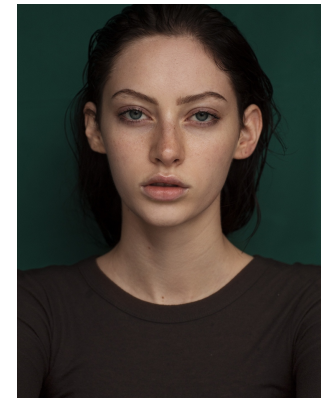

BOSS MODELS

JOHANNESBURG

SIENNA CONRADIE

Height: 173cm Bust: 85cm Waist: 60cm Hips: 90cm Shoe: 4 UK Hair: Auburn Eyes: Blue

BOSS MODELS

JOHANNESBURG

SIENNA CONRADIE

Height: 173cm Bust: 85cm Waist: 60cm Hips: 90cm Shoe: 4 UK Hair: Auburn Eyes: Blue

BOSS MODELS

JOHANNESBURG

SIENNA CONRADIE

Height: 173cm Bust: 85cm Waist: 60cm Hips: 90cm Shoe: 4 UK Hair: Auburn Eyes: Blue