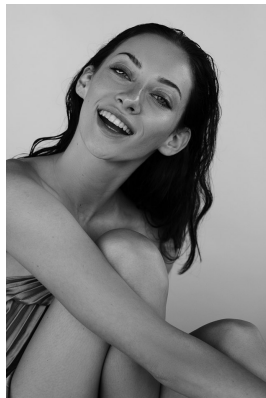

BOSS MODELS

JOHANNESBURG

SIENNA CONRADIE

Height: 173cm Bust: 85cm Waist: 60cm Hips: 90cm Shoe: 4 UK Hair: Auburn Eyes: Blue

BOSS MODELS

JOHANNESBURG

SIENNA CONRADIE

Height: 173cm Bust: 85cm Waist: 60cm Hips: 90cm Shoe: 4 UK Hair: Auburn Eyes: Blue

BOSS MODELS

JOHANNESBURG

SIENNA CONRADIE

Height: 173cm Bust: 85cm Waist: 60cm Hips: 90cm Shoe: 4 UK Hair: Auburn Eyes: Blue