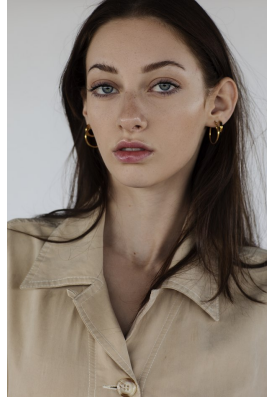

BOSS MODELS

JOHANNESBURG

SIENNA CONRADIE

Height: 173cm Bust: 85cm Waist: 60cm Hips: 90cm Shoe: 4 UK Hair: Auburn Eyes: Blue

BOSS MODELS

JOHANNESBURG

SIENNA CONRADIE

Height: 173cm Bust: 85cm Waist: 60cm Hips: 90cm Shoe: 4 UK Hair: Auburn Eyes: Blue

BOSS MODELS

JOHANNESBURG

SIENNA CONRADIE

Height: 173cm Bust: 85cm Waist: 60cm Hips: 90cm Shoe: 4 UK Hair: Auburn Eyes: Blue