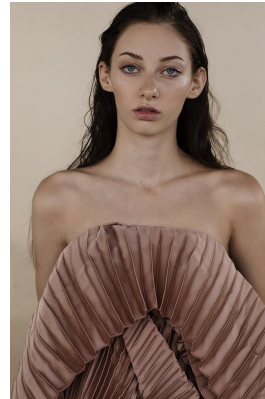

BOSS MODELS

JOHANNESBURG

SIENNA CONRADIE

Height: 173cm Bust: 85cm Waist: 60cm Hips: 90cm Shoe: 4 UK Hair: Auburn Eyes: Blue

BOSS MODELS

JOHANNESBURG

SIENNA CONRADIE

Height: 173cm Bust: 85cm Waist: 60cm Hips: 90cm Shoe: 4 UK Hair: Auburn Eyes: Blue

BOSS MODELS

JOHANNESBURG

SIENNA CONRADIE

Height: 173cm Bust: 85cm Waist: 60cm Hips: 90cm Shoe: 4 UK Hair: Auburn Eyes: Blue