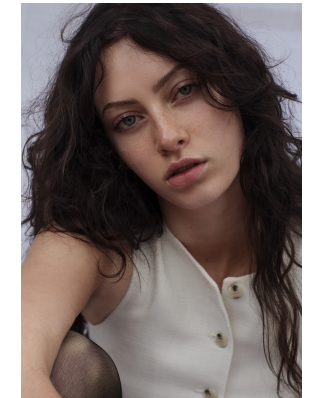

BOSS MODELS

JOHANNESBURG

SIENNA CONRADIE

Height: 173cm Bust: 85cm Waist: 60cm Hips: 90cm Shoe: 4 UK Hair: Auburn Eyes: Blue

BOSS MODELS

JOHANNESBURG

SIENNA CONRADIE

Height: 173cm Bust: 85cm Waist: 60cm Hips: 90cm Shoe: 4 UK Hair: Auburn Eyes: Blue

BOSS MODELS

JOHANNESBURG

SIENNA CONRADIE

Height: 173cm Bust: 85cm Waist: 60cm Hips: 90cm Shoe: 4 UK Hair: Auburn Eyes: Blue