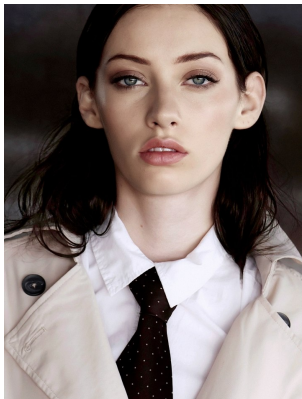

BOSS MODELS

JOHANNESBURG

SIENNA CONRADIE

Height: 173cm Bust: 85cm Waist: 60cm Hips: 90cm Shoe: 4 UK Hair: Auburn Eyes: Blue

BOSS MODELS

JOHANNESBURG

SIENNA CONRADIE

Height: 173cm Bust: 85cm Waist: 60cm Hips: 90cm Shoe: 4 UK Hair: Auburn Eyes: Blue

BOSS MODELS

JOHANNESBURG

SIENNA CONRADIE

Height: 173cm Bust: 85cm Waist: 60cm Hips: 90cm Shoe: 4 UK Hair: Auburn Eyes: Blue