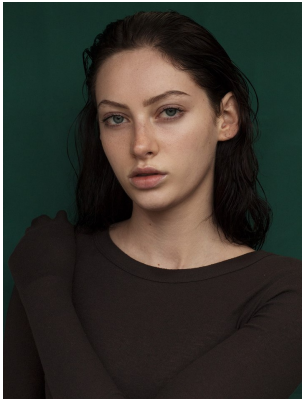

BOSS MODELS

JOHANNESBURG

SIENNA CONRADIE

Height: 173cm Bust: 85cm Waist: 60cm Hips: 90cm Shoe: 4 UK Hair: Auburn Eyes: Blue

BOSS MODELS

JOHANNESBURG

SIENNA CONRADIE

Height: 173cm Bust: 85cm Waist: 60cm Hips: 90cm Shoe: 4 UK Hair: Auburn Eyes: Blue

BOSS MODELS

JOHANNESBURG

SIENNA CONRADIE

Height: 173cm Bust: 85cm Waist: 60cm Hips: 90cm Shoe: 4 UK Hair: Auburn Eyes: Blue