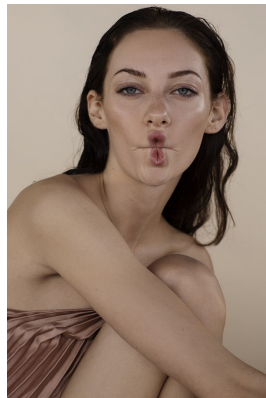

BOSS MODELS

JOHANNESBURG

SIENNA CONRADIE

Height: 173cm Bust: 85cm Waist: 60cm Hips: 90cm Shoe: 4 UK Hair: Auburn Eyes: Blue

BOSS MODELS

JOHANNESBURG

SIENNA CONRADIE

Height: 173cm Bust: 85cm Waist: 60cm Hips: 90cm Shoe: 4 UK Hair: Auburn Eyes: Blue

BOSS MODELS

JOHANNESBURG

SIENNA CONRADIE

Height: 173cm Bust: 85cm Waist: 60cm Hips: 90cm Shoe: 4 UK Hair: Auburn Eyes: Blue