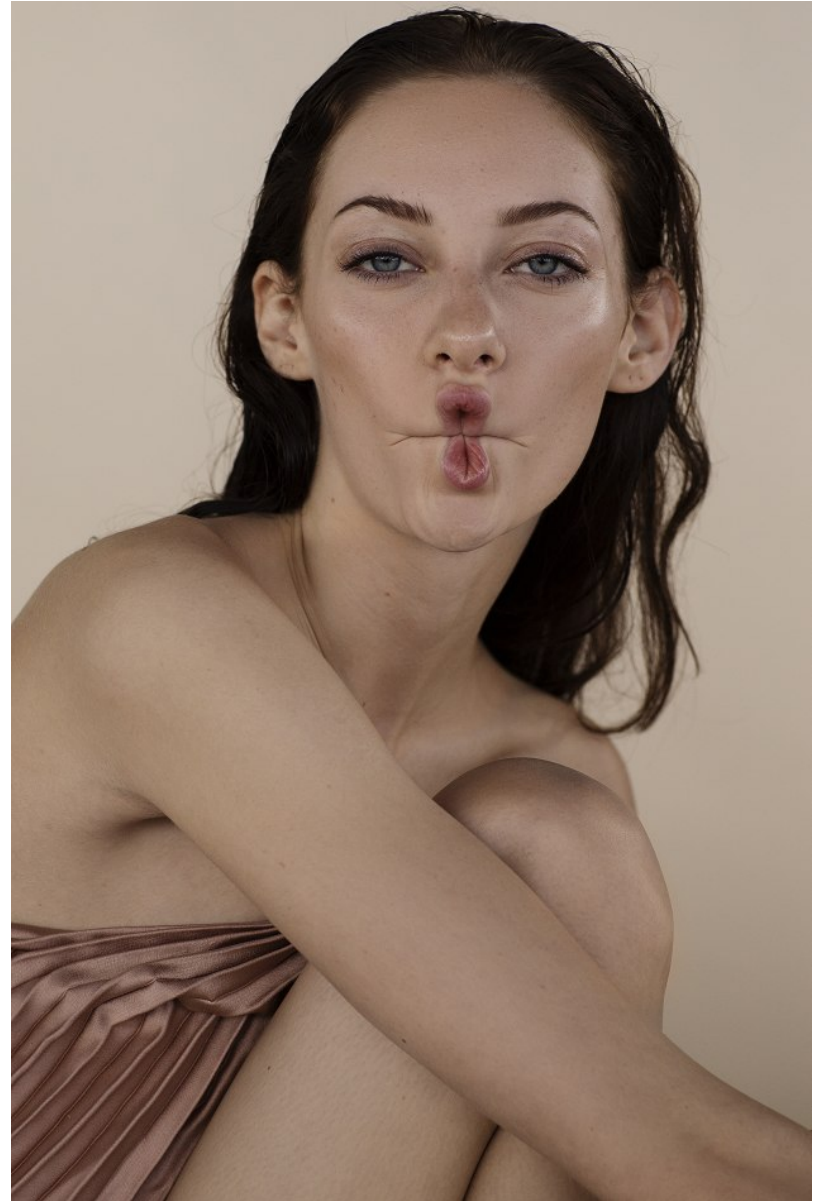

BOSS MODELS

JOHANNESBURG

SIENNA CONRADIE

Height: 173cm Bust: 85cm Waist: 60cm Hips: 90cm Shoe: 4 UK Hair: Auburn Eyes: Blue

BOSS MODELS

JOHANNESBURG

SIENNA CONRADIE

Height: 173cm Bust: 85cm Waist: 60cm Hips: 90cm Shoe: 4 UK Hair: Auburn Eyes: Blue