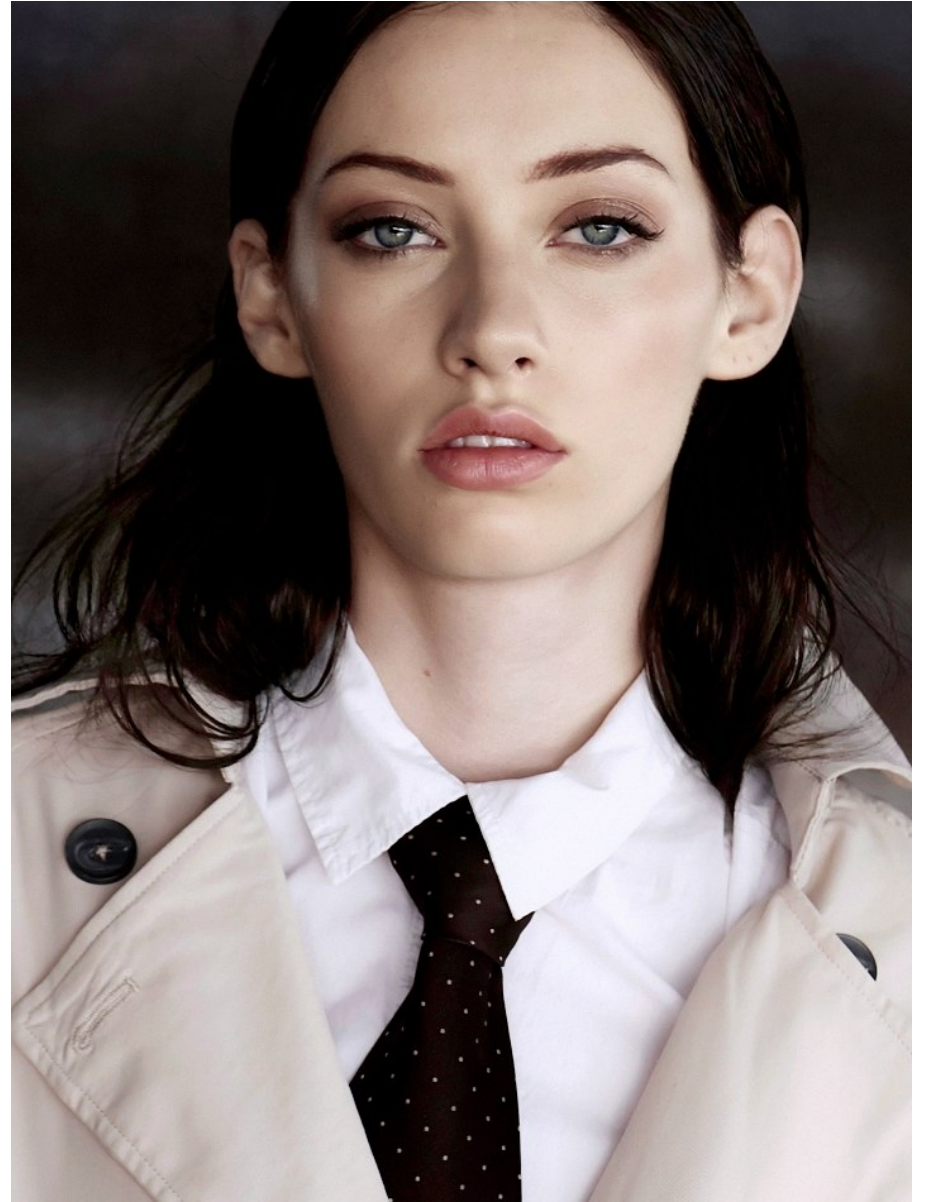

BOSS MODELS

JOHANNESBURG

SIENNA CONRADIE

Height: 173cm Bust: 85cm Waist: 60cm Hips: 90cm Shoe: 4 UK Hair: Auburn Eyes: Blue