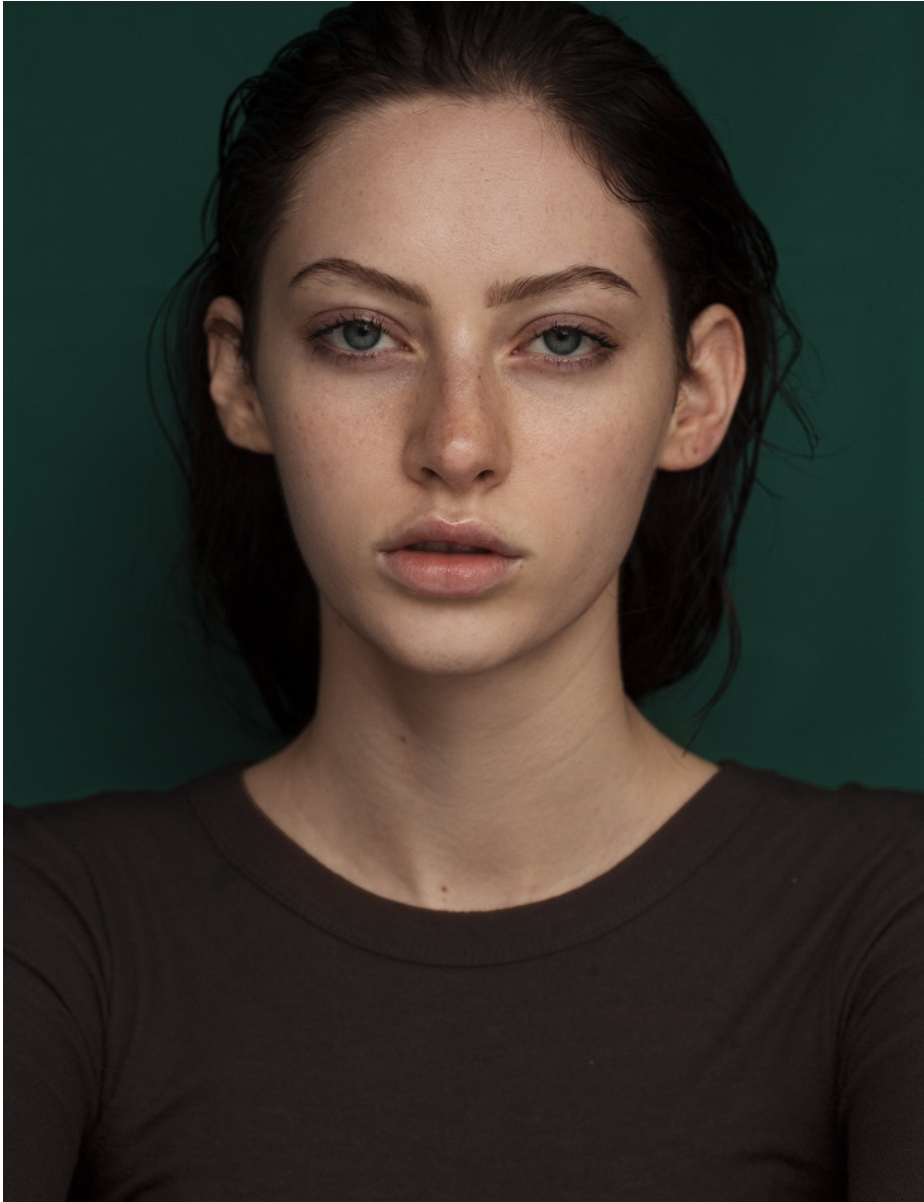

BOSS MODELS

JOHANNESBURG

SIENNA CONRADIE

Height: 173cm Bust: 85cm Waist: 60cm Hips: 90cm Shoe: 4 UK Hair: Auburn Eyes: Blue

BOSS MODELS

JOHANNESBURG

SIENNA CONRADIE

Height: 173cm Bust: 85cm Waist: 60cm Hips: 90cm Shoe: 4 UK Hair: Auburn Eyes: Blue