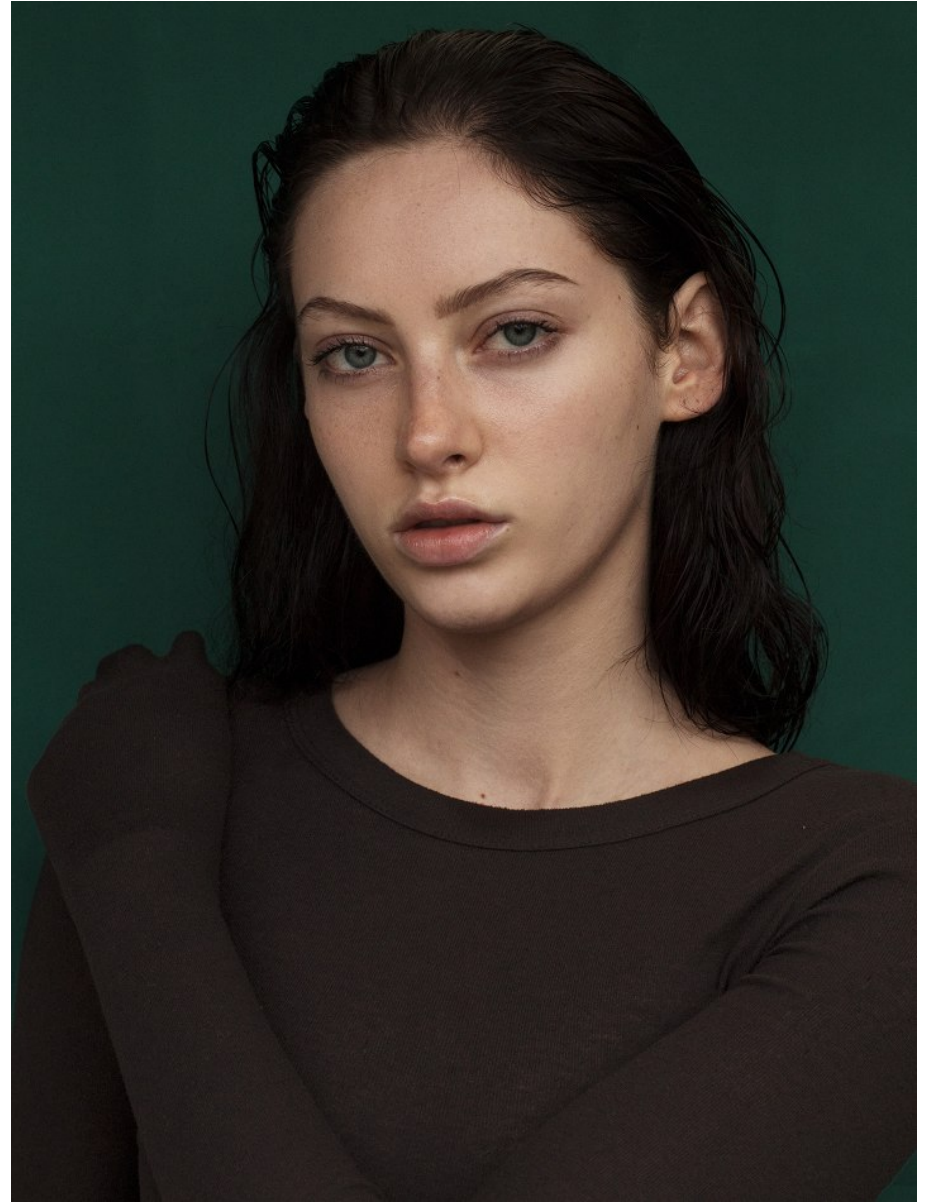

BOSS MODELS

JOHANNESBURG

SIENNA CONRADIE

Height: 173cm Bust: 85cm Waist: 60cm Hips: 90cm Shoe: 4 UK Hair: Auburn Eyes: Blue

BOSS MODELS

JOHANNESBURG

SIENNA CONRADIE

Height: 173cm Bust: 85cm Waist: 60cm Hips: 90cm Shoe: 4 UK Hair: Auburn Eyes: Blue