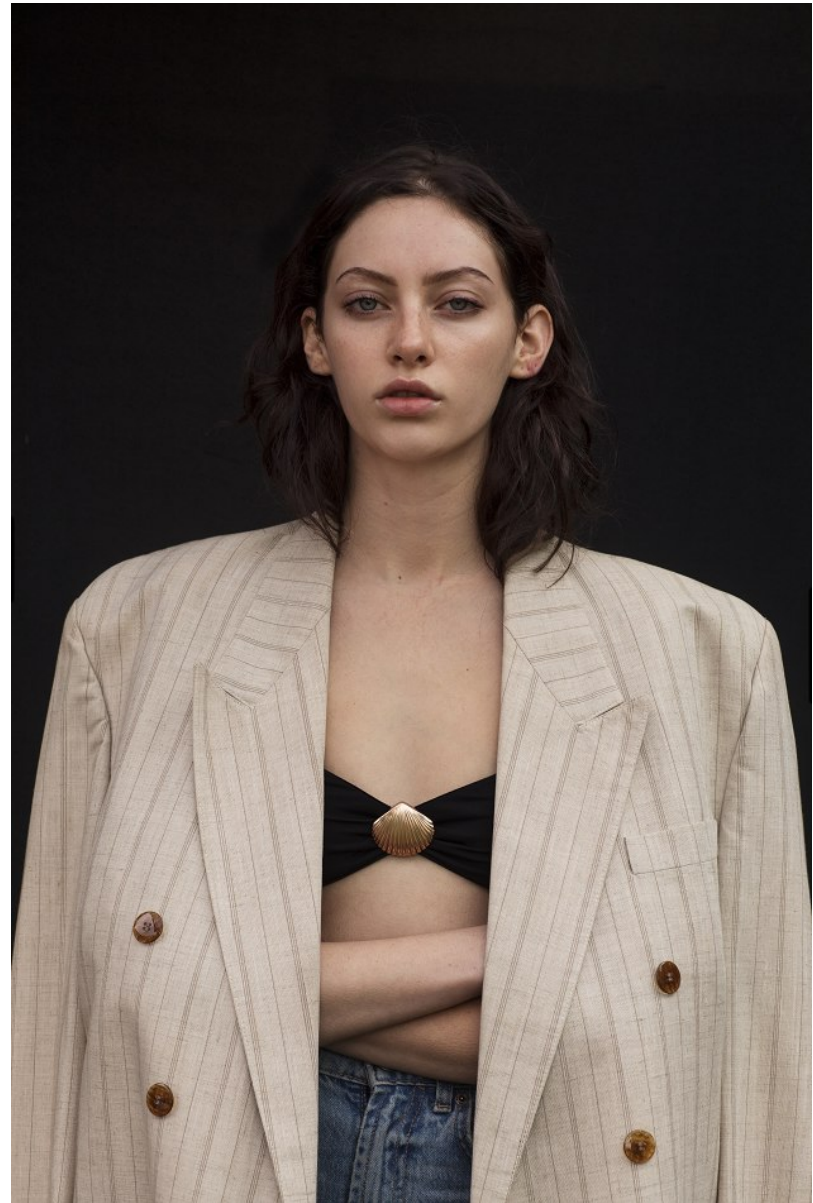

BOSS MODELS

JOHANNESBURG

SIENNA CONRADIE

Height: 173cm Bust: 85cm Waist: 60cm Hips: 90cm Shoe: 4 UK Hair: Auburn Eyes: Blue

BOSS MODELS

JOHANNESBURG

SIENNA CONRADIE

Height: 173cm Bust: 85cm Waist: 60cm Hips: 90cm Shoe: 4 UK Hair: Auburn Eyes: Blue