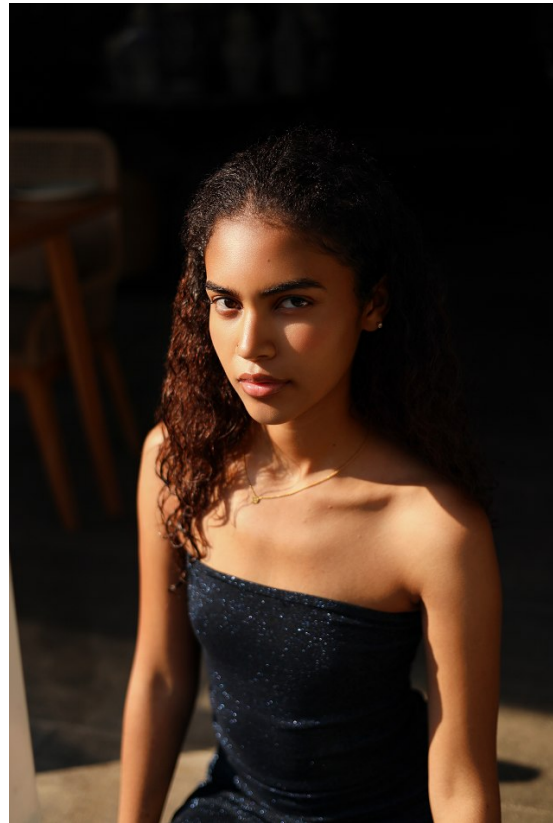

BOSS MODELS

JOHANNESBURG

SKYE JOSEPH

Height: 173cm Bust: 76cm Waist: 61cm Hips: 89cm Shoe: 5 UK Hair: Brown Eyes: Brown

BOSS MODELS

JOHANNESBURG

SKYE JOSEPH

Height: 173cm Bust: 76cm Waist: 61cm Hips: 89cm Shoe: 5 UK Hair: Brown Eyes: Brown