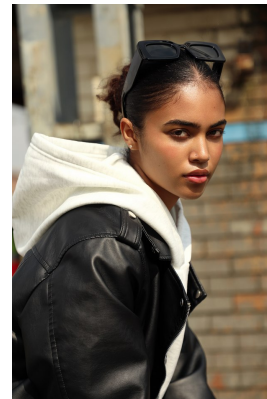

BOSS MODELS

JOHANNESBURG

SKYE JOSEPH

Height: 173cm Bust: 76cm Waist: 61cm Hips: 89cm Shoe: 5 UK Hair: Brown Eyes: Brown

BOSS MODELS

JOHANNESBURG

SKYE JOSEPH

Height: 173cm Bust: 76cm Waist: 61cm Hips: 89cm Shoe: 5 UK Hair: Brown Eyes: Brown