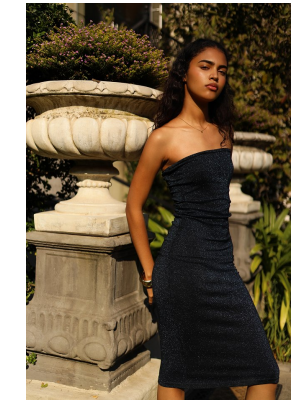

BOSS MODELS

JOHANNESBURG

SKYE JOSEPH

Height: 173cm Bust: 76cm Waist: 61cm Hips: 89cm Shoe: 5 UK Hair: Brown Eyes: Brown

BOSS MODELS

JOHANNESBURG

SKYE JOSEPH

Height: 173cm Bust: 76cm Waist: 61cm Hips: 89cm Shoe: 5 UK Hair: Brown Eyes: Brown