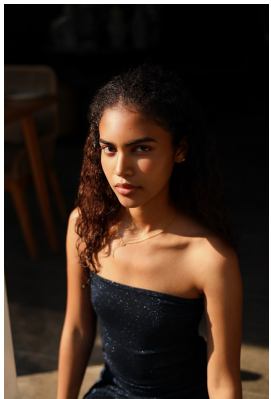

BOSS MODELS

JOHANNESBURG

SKYE JOSEPH

Height: 173cm Bust: 76cm Waist: 61cm Hips: 89cm Shoe: 5 UK Hair: Brown Eyes: Brown

BOSS MODELS

JOHANNESBURG

SKYE JOSEPH

Height: 173cm Bust: 76cm Waist: 61cm Hips: 89cm Shoe: 5 UK Hair: Brown Eyes: Brown