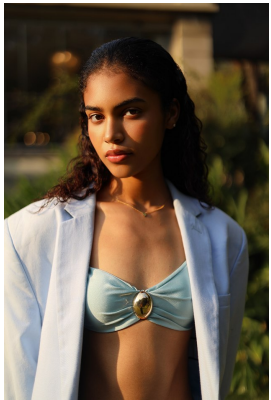

BOSS MODELS

JOHANNESBURG

SKYE JOSEPH

Height: 173cm Bust: 76cm Waist: 61cm Hips: 89cm Shoe: 5 UK Hair: Brown Eyes: Brown

BOSS MODELS

JOHANNESBURG

SKYE JOSEPH

Height: 173cm Bust: 76cm Waist: 61cm Hips: 89cm Shoe: 5 UK Hair: Brown Eyes: Brown