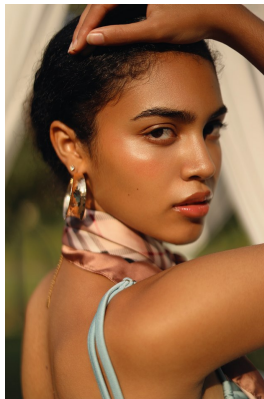

BOSS MODELS

JOHANNESBURG

SKYE JOSEPH

Height: 173cm Bust: 76cm Waist: 61cm Hips: 89cm Shoe: 5 UK Hair: Brown Eyes: Brown

BOSS MODELS

JOHANNESBURG

SKYE JOSEPH

Height: 173cm Bust: 76cm Waist: 61cm Hips: 89cm Shoe: 5 UK Hair: Brown Eyes: Brown