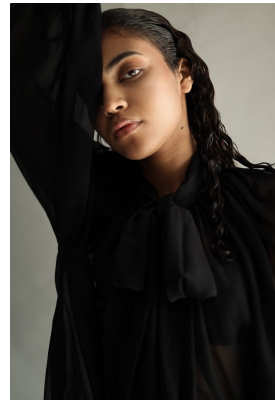

BOSS MODELS

JOHANNESBURG

SKYE JOSEPH

Height: 173cm Bust: 76cm Waist: 61cm Hips: 89cm Shoe: 5 UK Hair: Brown Eyes: Brown

BOSS MODELS

JOHANNESBURG

SKYE JOSEPH

Height: 173cm Bust: 76cm Waist: 61cm Hips: 89cm Shoe: 5 UK Hair: Brown Eyes: Brown