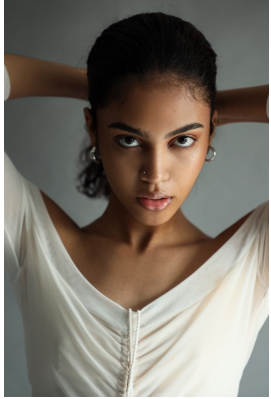

BOSS MODELS

JOHANNESBURG

SKYE JOSEPH

Height: 173cm Bust: 76cm Waist: 61cm Hips: 89cm Shoe: 5 UK Hair: Brown Eyes: Brown

BOSS MODELS

JOHANNESBURG

SKYE JOSEPH

Height: 173cm Bust: 76cm Waist: 61cm Hips: 89cm Shoe: 5 UK Hair: Brown Eyes: Brown