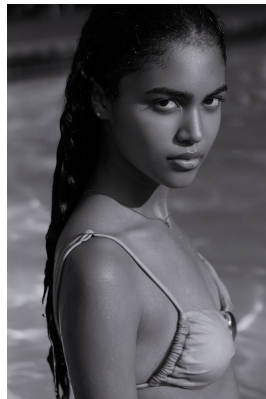

BOSS MODELS

JOHANNESBURG

SKYE JOSEPH

Height: 173cm Bust: 76cm Waist: 61cm Hips: 89cm Shoe: 5 UK Hair: Brown Eyes: Brown

BOSS MODELS

JOHANNESBURG

SKYE JOSEPH

Height: 173cm Bust: 76cm Waist: 61cm Hips: 89cm Shoe: 5 UK Hair: Brown Eyes: Brown