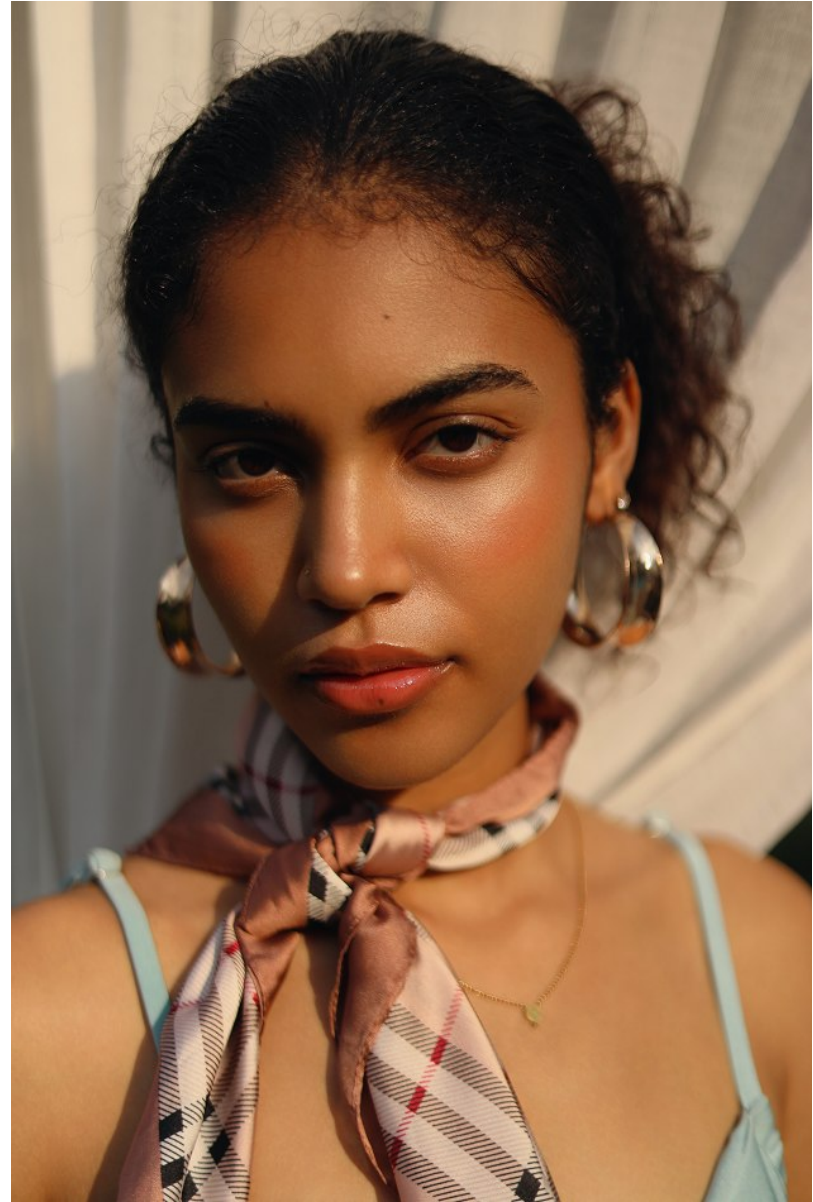

BOSS MODELS

JOHANNESBURG

SKYE JOSEPH

Height: 173cm Bust: 76cm Waist: 61cm Hips: 89cm Shoe: 5 UK Hair: Brown Eyes: Brown

BOSS MODELS

JOHANNESBURG

SKYE JOSEPH

Height: 173cm Bust: 76cm Waist: 61cm Hips: 89cm Shoe: 5 UK Hair: Brown Eyes: Brown