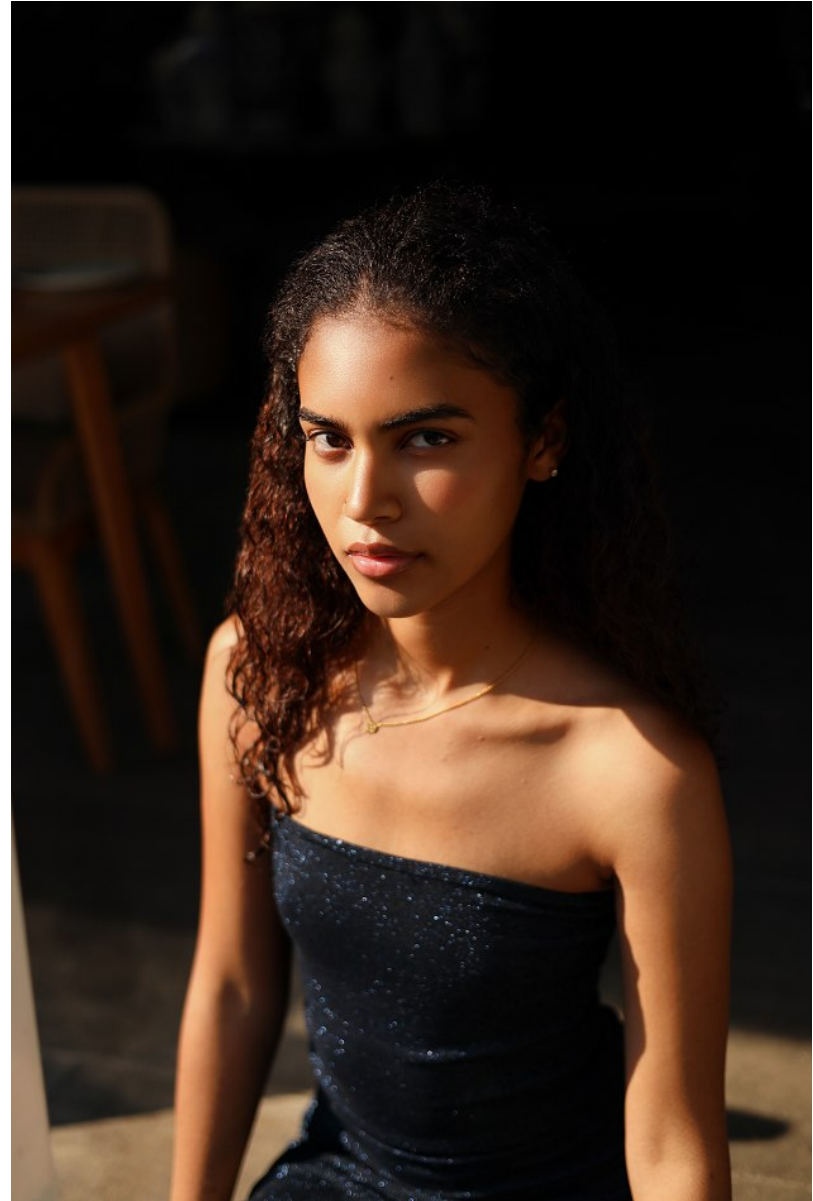

BOSS MODELS

JOHANNESBURG

SKYE JOSEPH

Height: 173cm Bust: 76cm Waist: 61cm Hips: 89cm Shoe: 5 UK Hair: Brown Eyes: Brown

BOSS MODELS

JOHANNESBURG

SKYE JOSEPH

Height: 173cm Bust: 76cm Waist: 61cm Hips: 89cm Shoe: 5 UK Hair: Brown Eyes: Brown