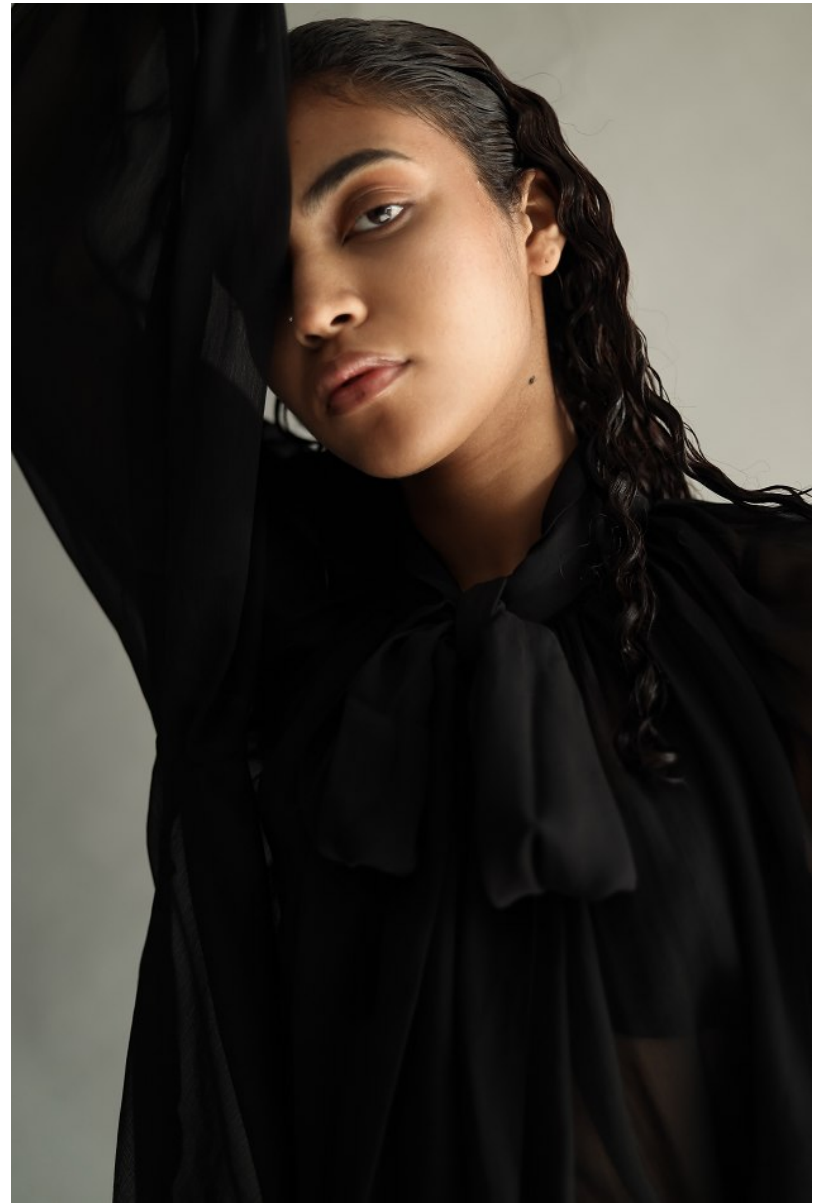

BOSS MODELS

JOHANNESBURG

SKYE JOSEPH

Height: 173cm Bust: 76cm Waist: 61cm Hips: 89cm Shoe: 5 UK Hair: Brown Eyes: Brown

BOSS MODELS

JOHANNESBURG

SKYE JOSEPH

Height: 173cm Bust: 76cm Waist: 61cm Hips: 89cm Shoe: 5 UK Hair: Brown Eyes: Brown