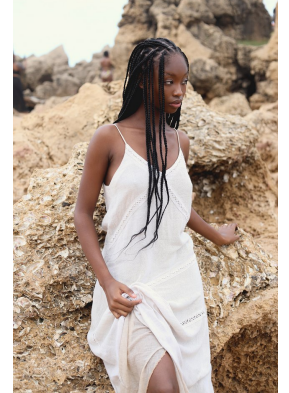

BOSS MODELS

JOHANNESBURG

UNATHI NDEVU

Height: 176cm Bust: 85cm Waist: 64cm Hips: 92cm Shoe: 7 UK Hair: Black Eyes: Dark Brown