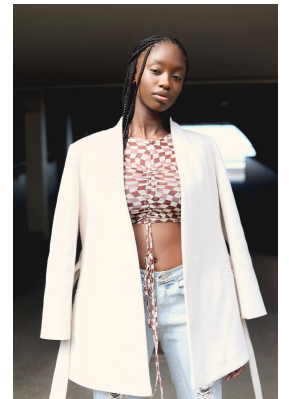

BOSS MODELS

JOHANNESBURG

UNATHI NDEVU

Height: 176cm Bust: 85cm Waist: 64cm Hips: 92cm Shoe: 7 UK Hair: Black Eyes: Dark Brown