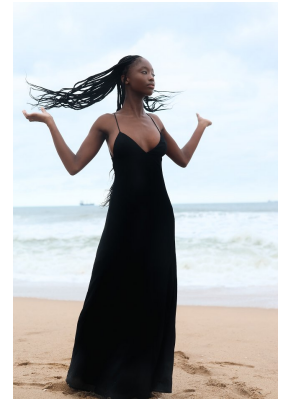

BOSS MODELS

JOHANNESBURG

UNATHI NDEVU

Height: 176cm Bust: 85cm Waist: 64cm Hips: 92cm Shoe: 7 UK Hair: Black Eyes: Dark Brown