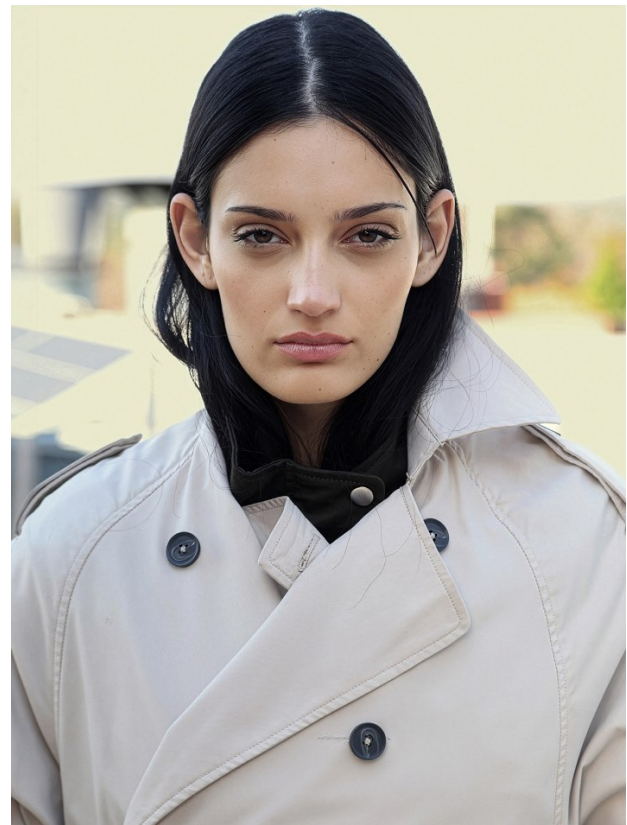

BOSS MODELS

JOHANNESBURG

JEMMA DU RANDT

Height: 178cm Bust: 82cm Waist: 59cm Hips: 87cm Shoe: 6.5 UK Hair: Brown Eyes: Hazel

BOSS MODELS

JOHANNESBURG

JEMMA DU RANDT

Height: 178cm Bust: 82cm Waist: 59cm Hips: 87cm Shoe: 6.5 UK Hair: Brown Eyes: Hazel