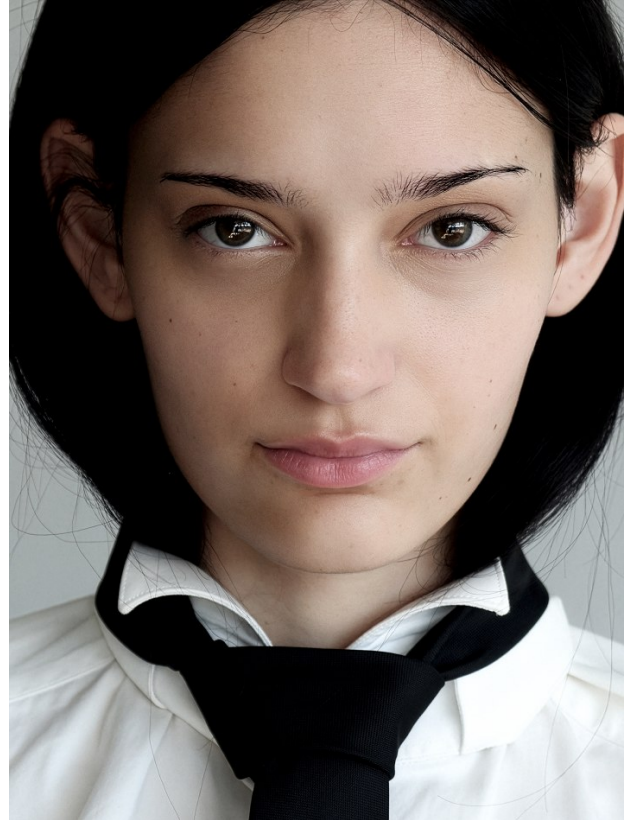

BOSS MODELS

JOHANNESBURG

JEMMA DU RANDT

Height: 178cm Bust: 82cm Waist: 59cm Hips: 87cm Shoe: 6.5 UK Hair: Brown Eyes: Hazel

BOSS MODELS

JOHANNESBURG

JEMMA DU RANDT

Height: 178cm Bust: 82cm Waist: 59cm Hips: 87cm Shoe: 6.5 UK Hair: Brown Eyes: Hazel