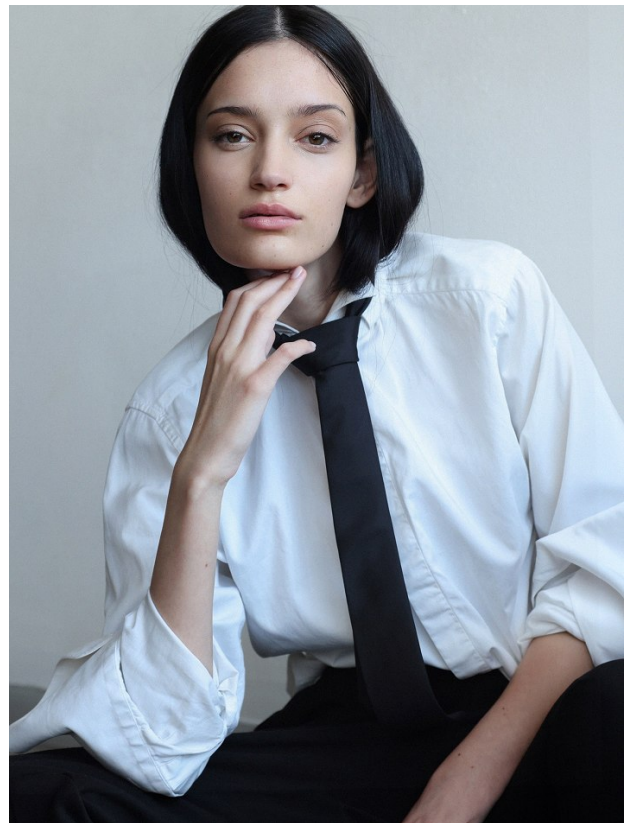

BOSS MODELS

JOHANNESBURG

JEMMA DU RANDT

Height: 178cm Bust: 82cm Waist: 59cm Hips: 87cm Shoe: 6.5 UK Hair: Brown Eyes: Hazel