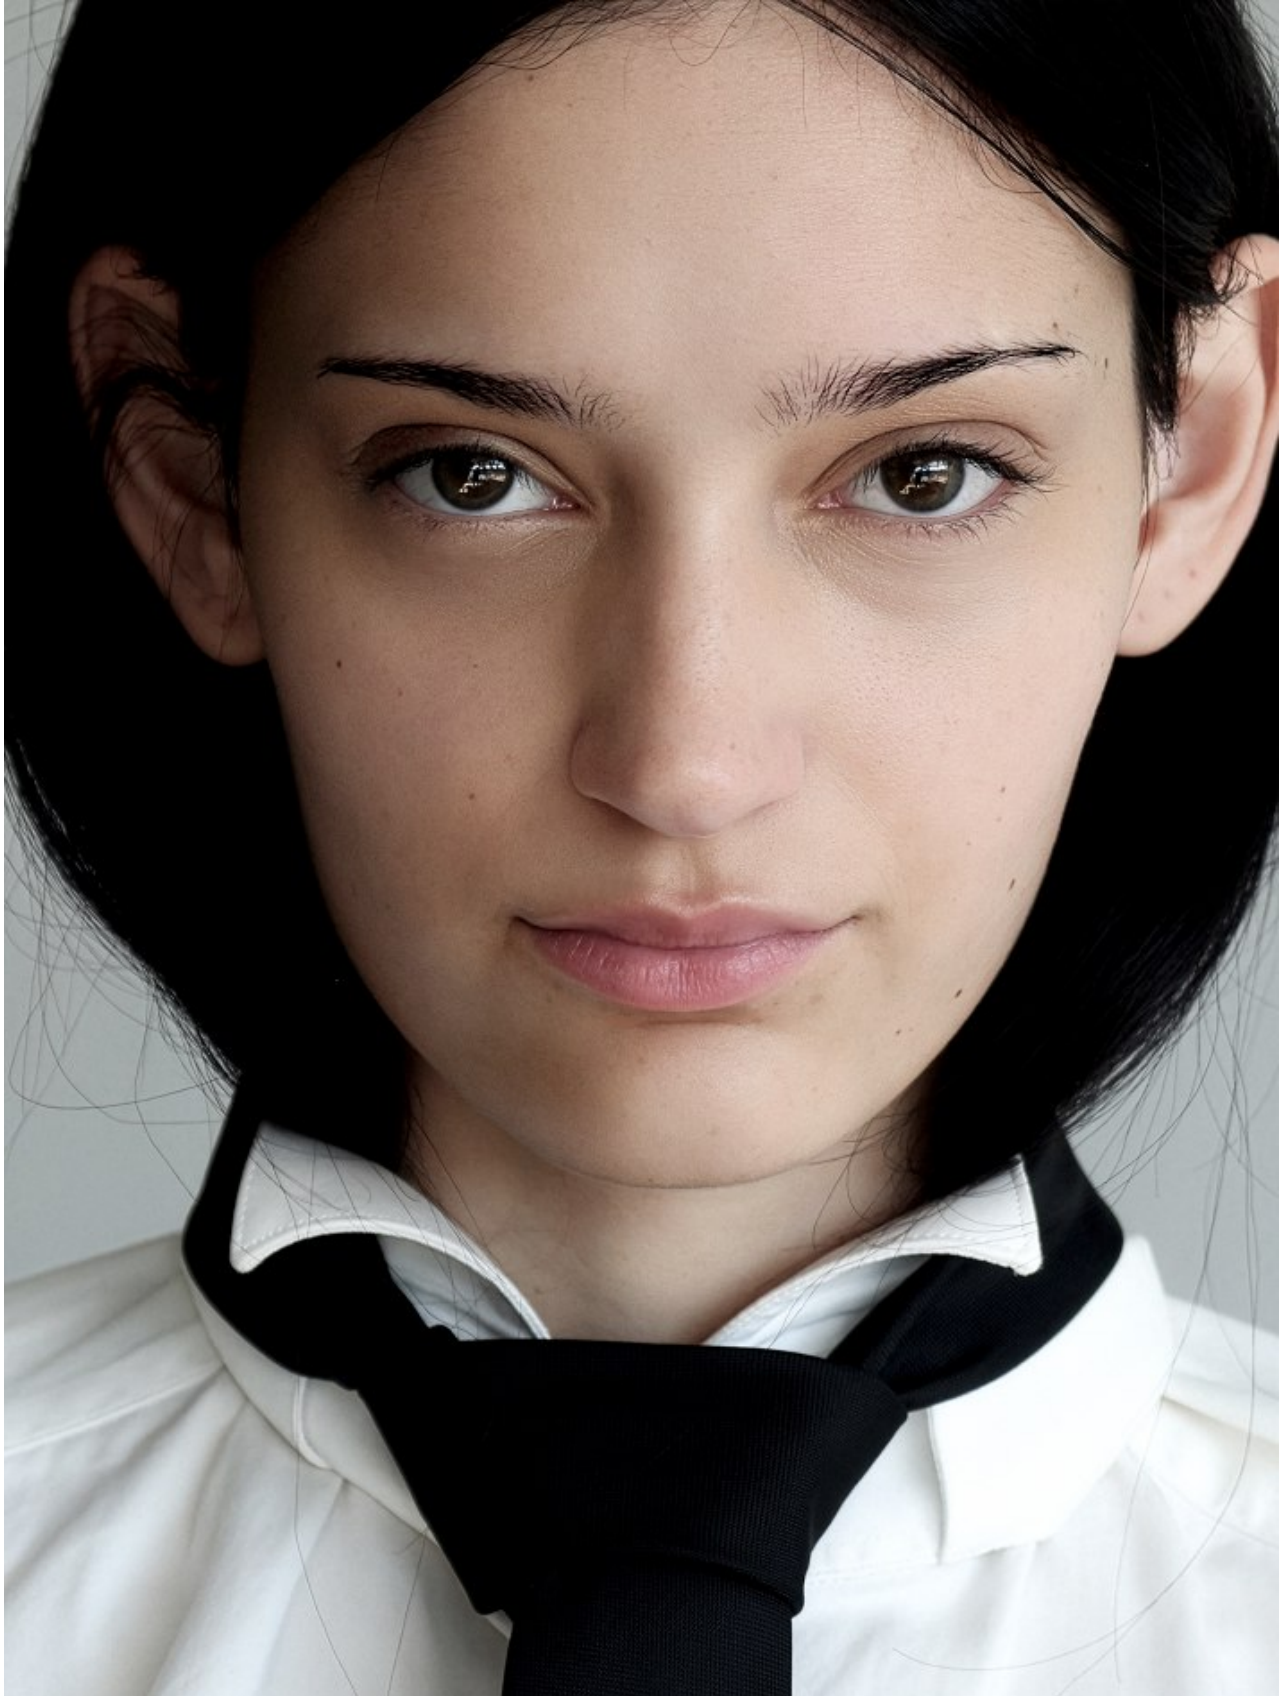

BOSS MODELS

JOHANNESBURG

JEMMA DU RANDT

Height: 178cm Bust: 82cm Waist: 59cm Hips: 87cm Shoe: 6.5 UK Hair: Brown Eyes: Hazel

BOSS MODELS

JOHANNESBURG

JEMMA DU RANDT

Height: 178cm Bust: 82cm Waist: 59cm Hips: 87cm Shoe: 6.5 UK Hair: Brown Eyes: Hazel