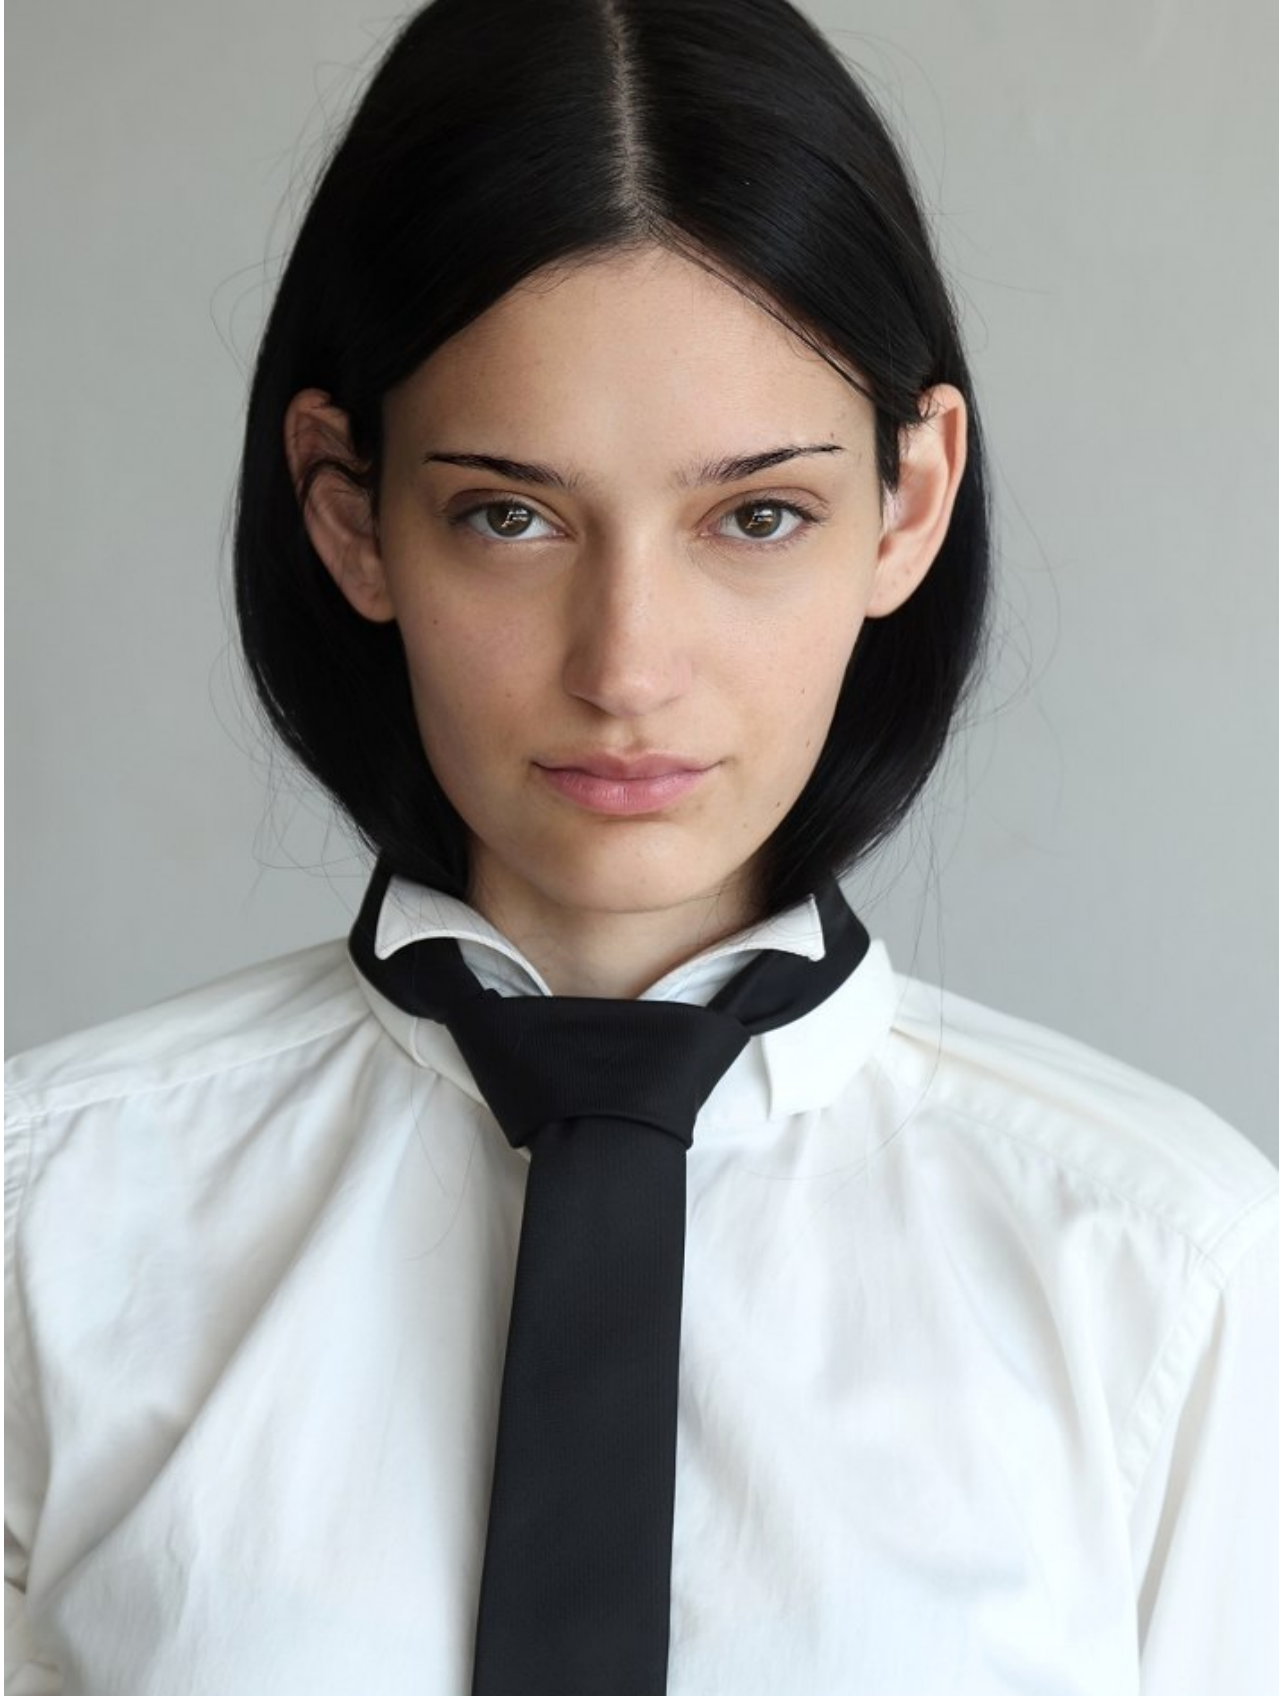

JEMMA DU RANDT

BOSS MODELS

JOHANNESBURG

JEMMA DU RANDT

Height: 178cm Bust: 82cm Waist: 59cm Hips: 87cm Shoe: 6.5 UK Hair: Brown Eyes: Hazel