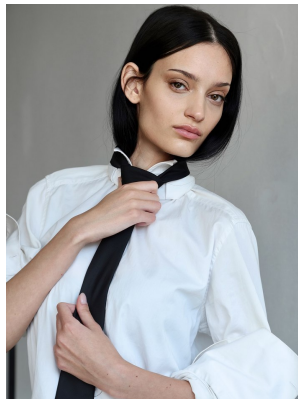

BOSS MODELS

JOHANNESBURG

JEMMA DU RANDT

Height: 178cm Bust: 82cm Waist: 59cm Hips: 87cm Shoe: 6.5 UK Hair: Brown Eyes: Hazel

BOSS MODELS

JOHANNESBURG

JEMMA DU RANDT

Height: 178cm Bust: 82cm Waist: 59cm Hips: 87cm Shoe: 6.5 UK Hair: Brown Eyes: Hazel