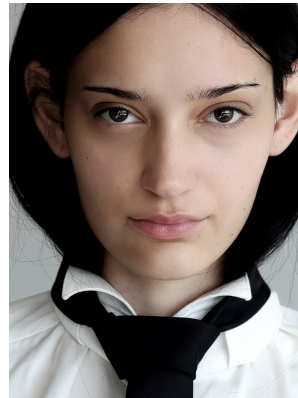

BOSS MODELS

JOHANNESBURG

JEMMA DU RANDT

Height: 178cm Bust: 82cm Waist: 59cm Hips: 87cm Shoe: 6.5 UK Hair: Brown Eyes: Hazel

BOSS MODELS

JOHANNESBURG

JEMMA DU RANDT

Height: 178cm Bust: 82cm Waist: 59cm Hips: 87cm Shoe: 6.5 UK Hair: Brown Eyes: Hazel