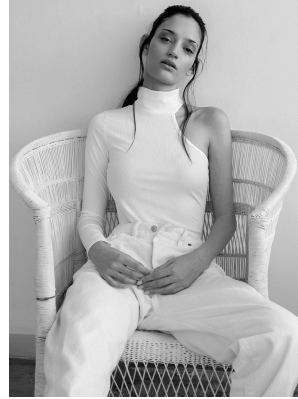

BOSS MODELS

JOHANNESBURG

JEMMA DU RANDT

Height: 178cm Bust: 82cm Waist: 59cm Hips: 87cm Shoe: 6.5 UK Hair: Brown Eyes: Hazel

BOSS MODELS

JOHANNESBURG

JEMMA DU RANDT

Height: 178cm Bust: 82cm Waist: 59cm Hips: 87cm Shoe: 6.5 UK Hair: Brown Eyes: Hazel