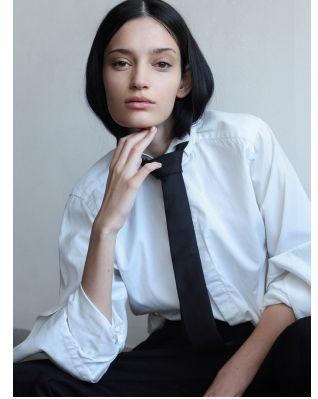

BOSS MODELS

JOHANNESBURG

JEMMA DU RANDT

Height: 178cm Bust: 82cm Waist: 59cm Hips: 87cm Shoe: 6.5 UK Hair: Brown Eyes: Hazel

BOSS MODELS

JOHANNESBURG

JEMMA DU RANDT

Height: 178cm Bust: 82cm Waist: 59cm Hips: 87cm Shoe: 6.5 UK Hair: Brown Eyes: Hazel