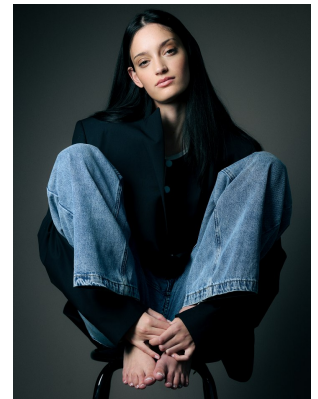

BOSS MODELS

JOHANNESBURG

JEMMA DU RANDT

Height: 178cm Bust: 82cm Waist: 59cm Hips: 87cm Shoe: 6.5 UK Hair: Brown Eyes: Hazel

BOSS MODELS

JOHANNESBURG

JEMMA DU RANDT

Height: 178cm Bust: 82cm Waist: 59cm Hips: 87cm Shoe: 6.5 UK Hair: Brown Eyes: Hazel