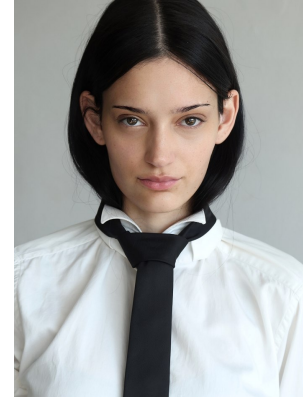

BOSS MODELS

JOHANNESBURG

JEMMA DU RANDT

Height: 178cm Bust: 82cm Waist: 59cm Hips: 87cm Shoe: 6.5 UK Hair: Brown Eyes: Hazel

BOSS MODELS

JOHANNESBURG

JEMMA DU RANDT

Height: 178cm Bust: 82cm Waist: 59cm Hips: 87cm Shoe: 6.5 UK Hair: Brown Eyes: Hazel