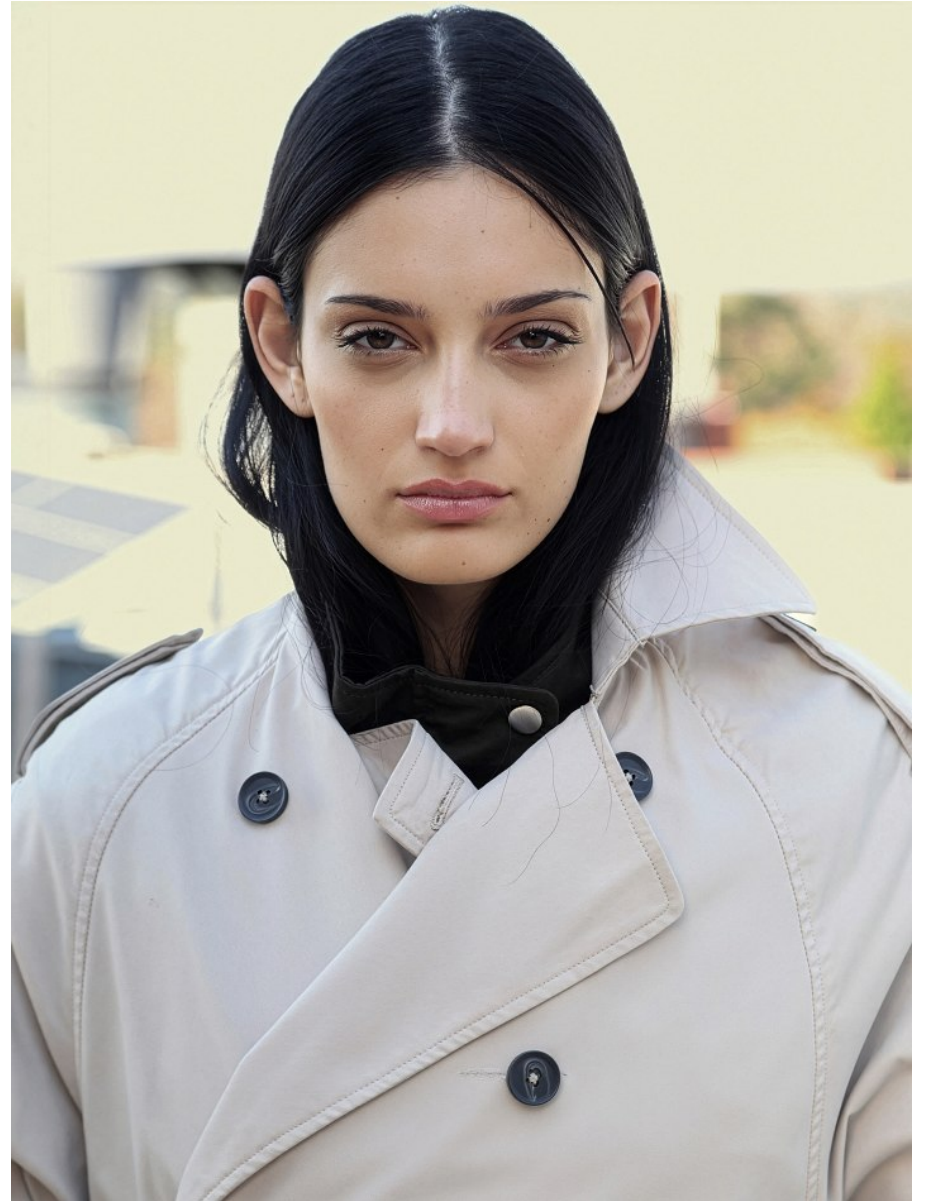

BOSS MODELS

JOHANNESBURG

JEMMA DU RANDT

Height: 178cm Bust: 82cm Waist: 59cm Hips: 87cm Shoe: 6.5 UK Hair: Brown Eyes: Hazel

BOSS MODELS

JOHANNESBURG

JEMMA DU RANDT

Height: 178cm Bust: 82cm Waist: 59cm Hips: 87cm Shoe: 6.5 UK Hair: Brown Eyes: Hazel