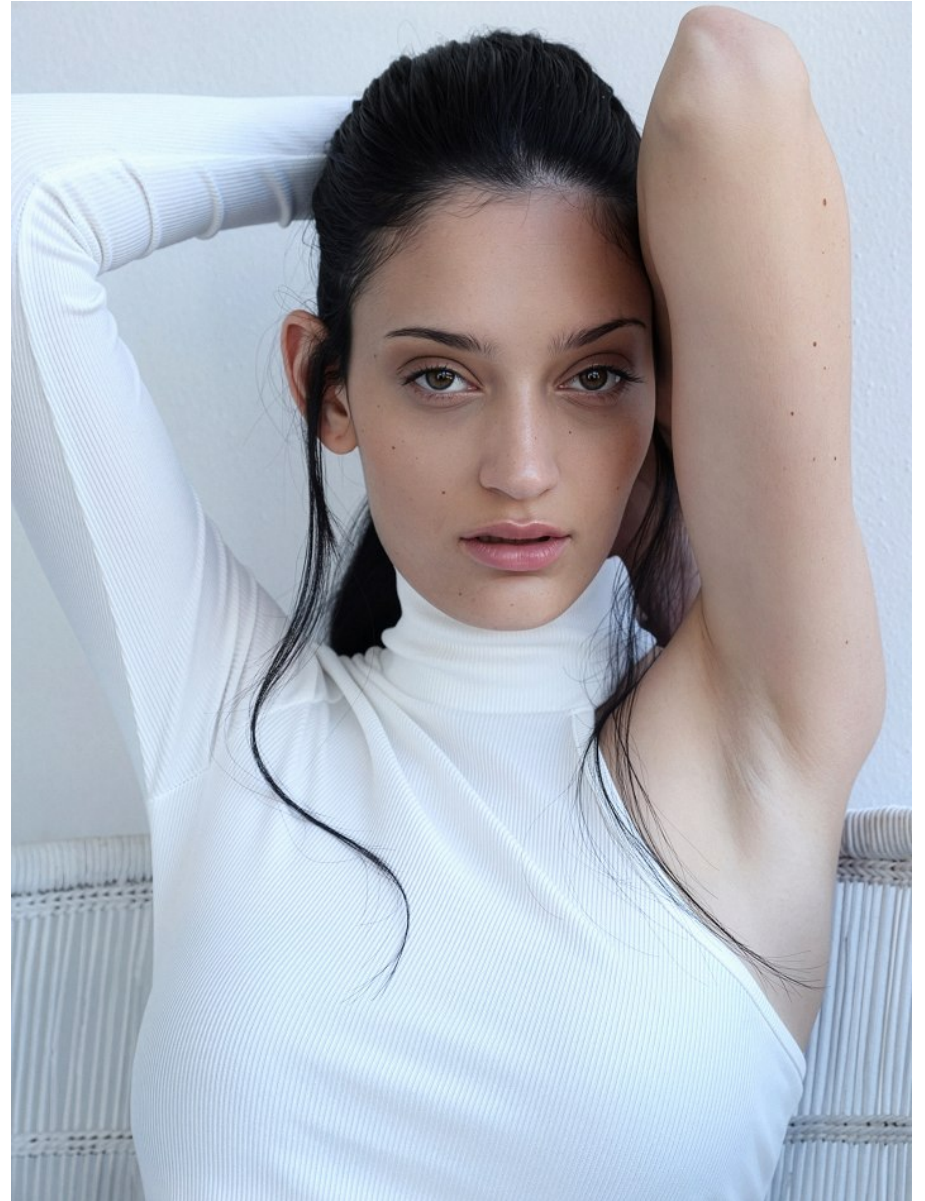

BOSS MODELS

JOHANNESBURG

JEMMA DU RANDT

Height: 178cm Bust: 82cm Waist: 59cm Hips: 87cm Shoe: 6.5 UK Hair: Brown Eyes: Hazel