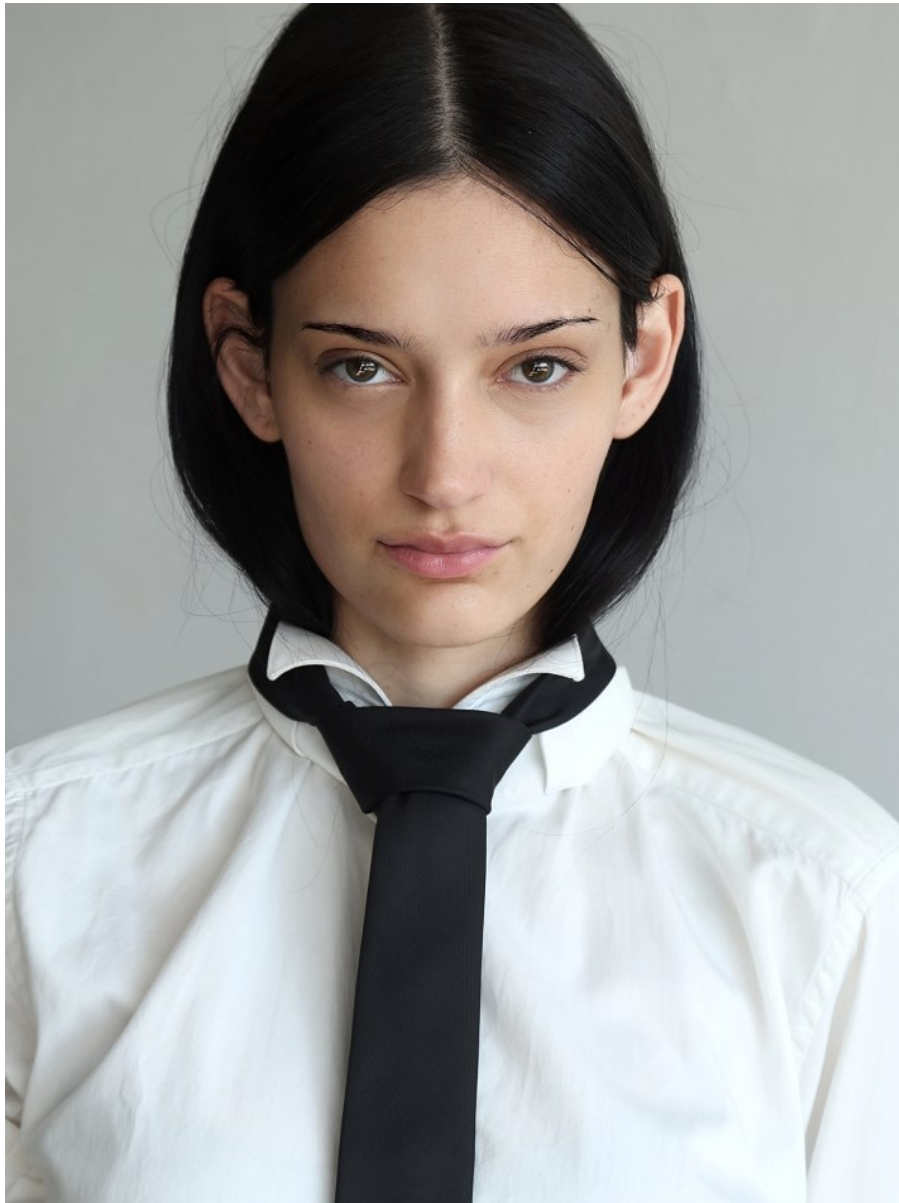

JEMMA DU RANDT

BOSS MODELS

JOHANNESBURG

JEMMA DU RANDT

Height: 178cm Bust: 82cm Waist: 59cm Hips: 87cm Shoe: 6.5 UK Hair: Brown Eyes: Hazel