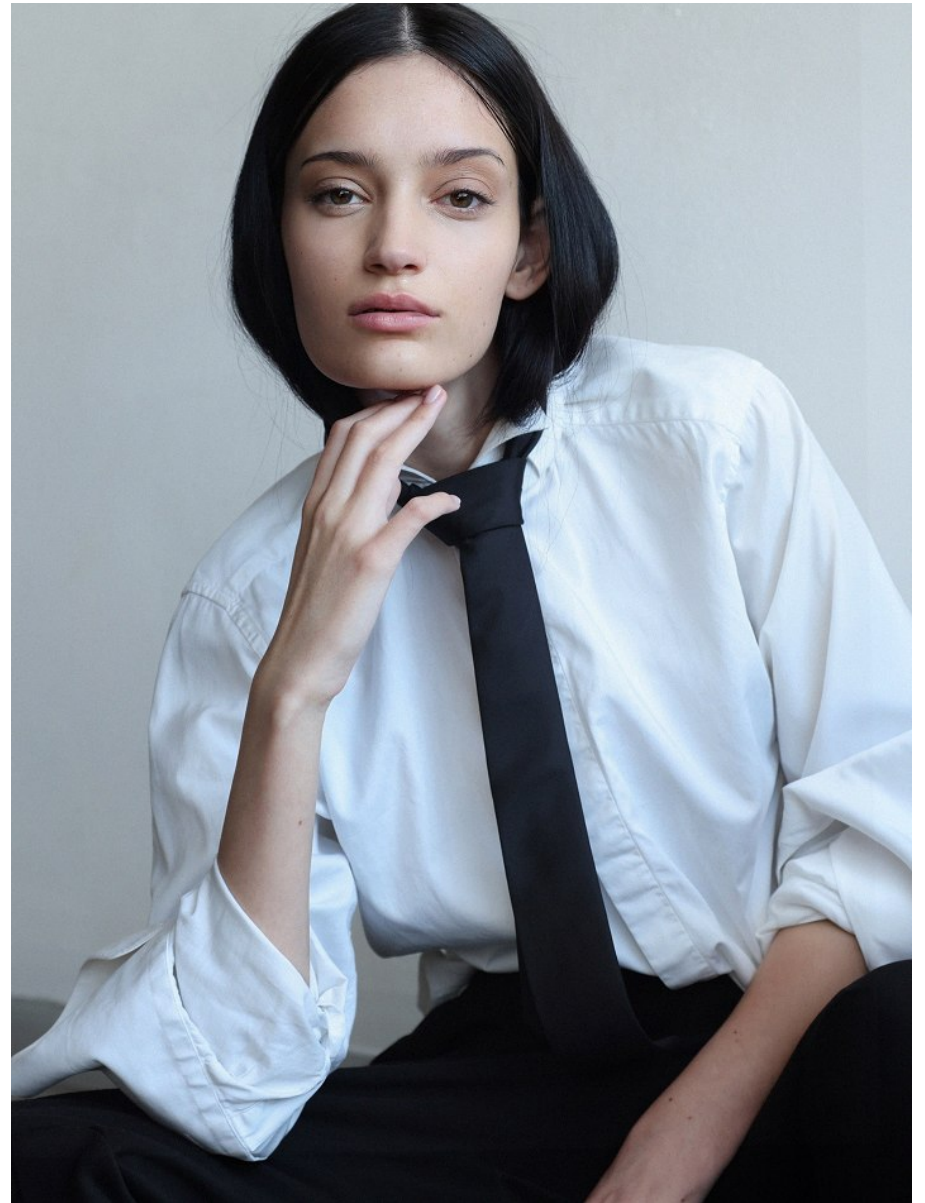

BOSS MODELS

JOHANNESBURG

JEMMA DU RANDT

Height: 178cm Bust: 82cm Waist: 59cm Hips: 87cm Shoe: 6.5 UK Hair: Brown Eyes: Hazel