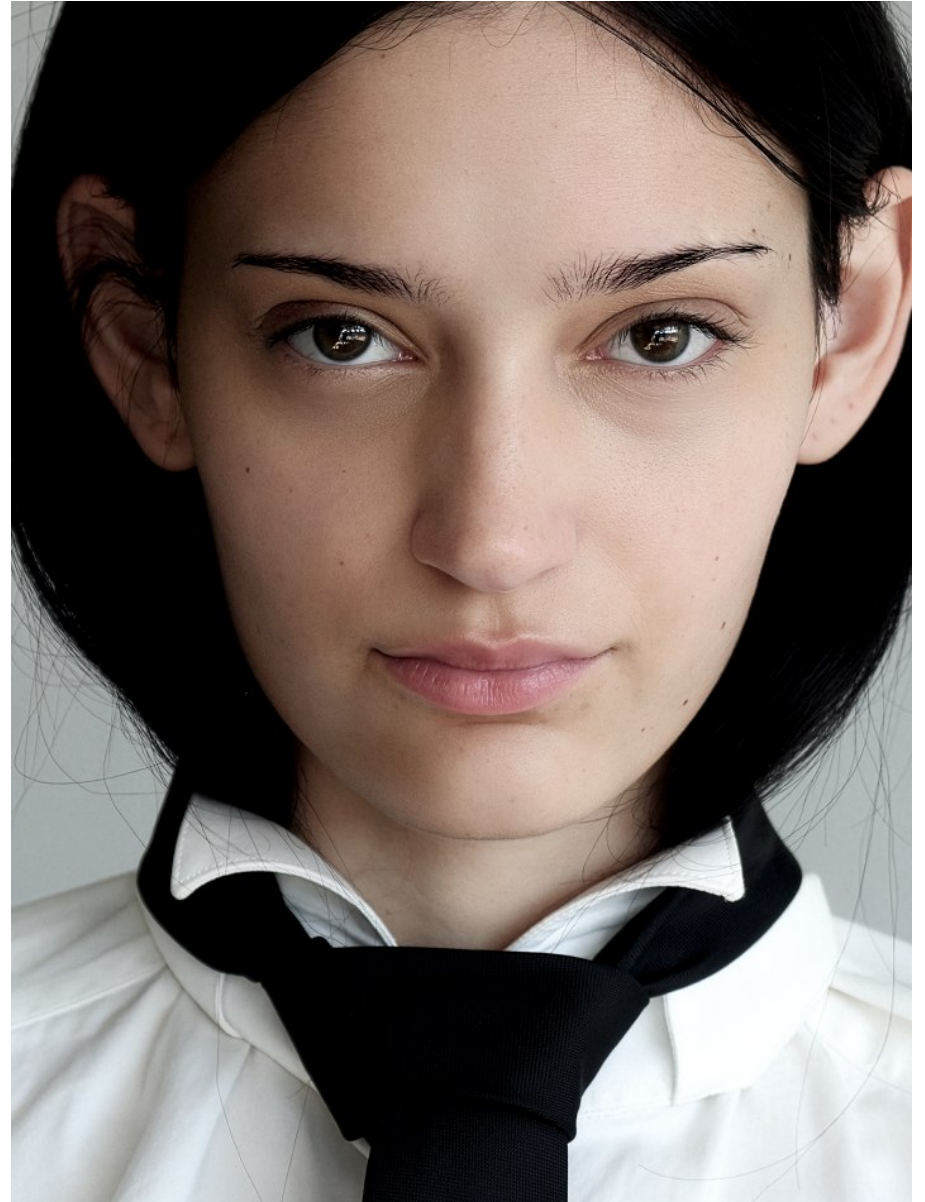

BOSS MODELS

JOHANNESBURG

JEMMA DU RANDT

Height: 178cm Bust: 82cm Waist: 59cm Hips: 87cm Shoe: 6.5 UK Hair: Brown Eyes: Hazel