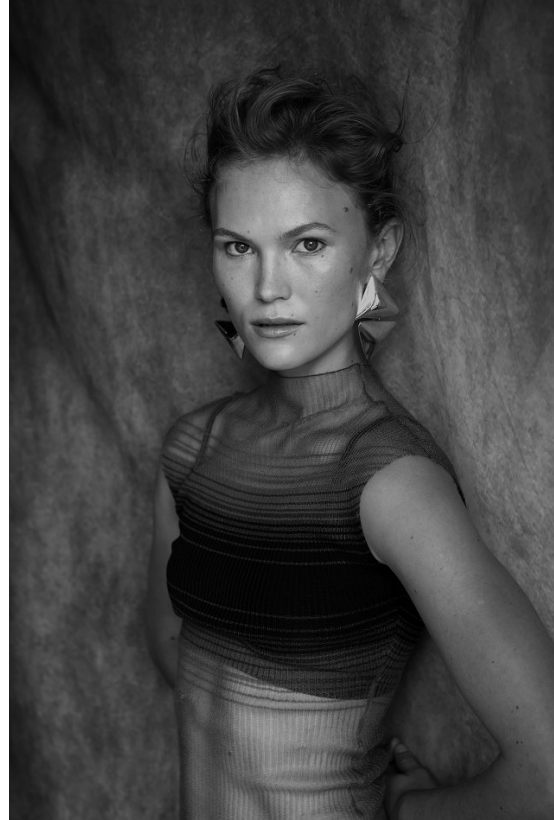

BOSS MODELS

JOHANNESBURG

CHINIQUE JENKINS

Height: 174cm Bust: 81cm Waist: 61cm Hips: 87cm Shoe: 5 UK Hair: Ash Blonde Eyes: Green