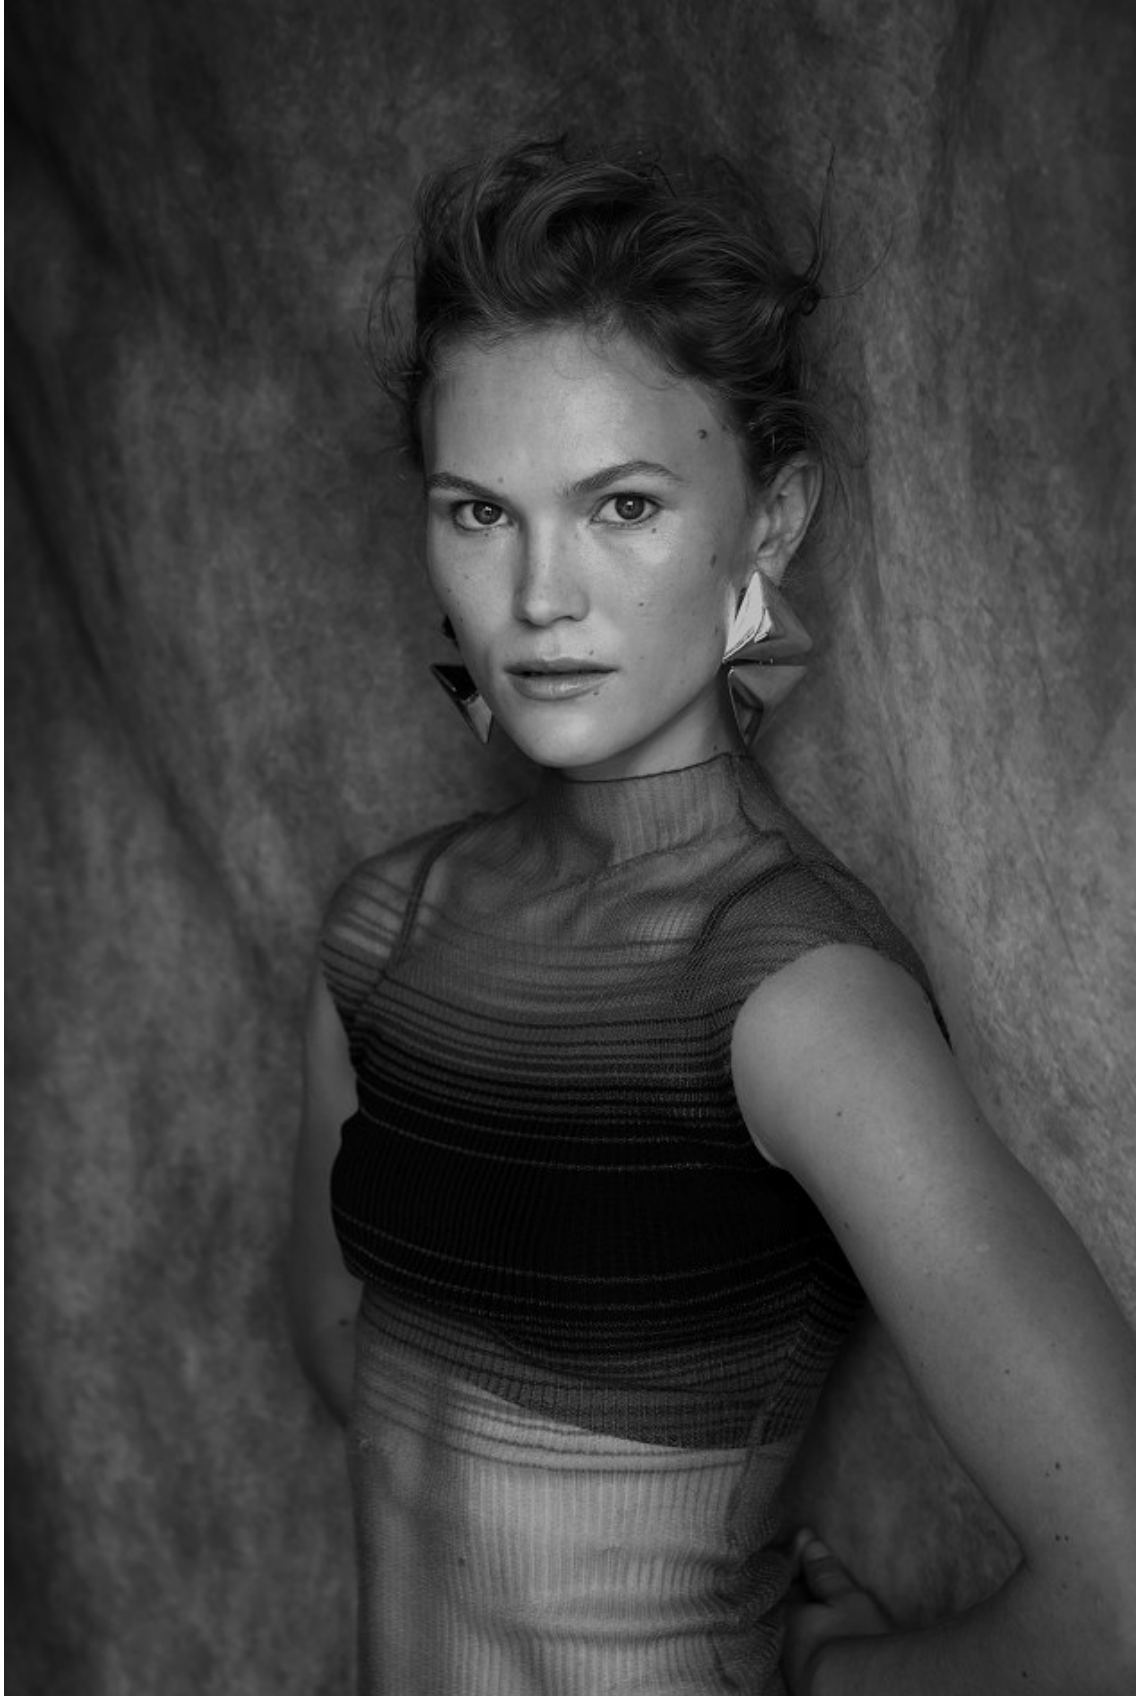

BOSS MODELS

JOHANNESBURG

CHINIQUE JENKINS

Height: 174cm Bust: 81cm Waist: 61cm Hips: 87cm Shoe: 5 UK Hair: Ash Blonde Eyes: Green