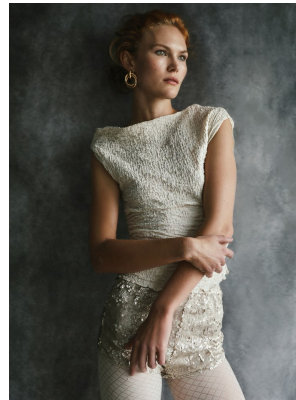

BOSS MODELS

JOHANNESBURG

CHINIQUE JENKINS

Height: 174cm Bust: 81cm Waist: 61cm Hips: 87cm Shoe: 5 UK Hair: Ash Blonde Eyes: Green

BOSS MODELS

JOHANNESBURG

CHINIQUE JENKINS

Height: 174cm Bust: 81cm Waist: 61cm Hips: 87cm Shoe: 5 UK Hair: Ash Blonde Eyes: Green