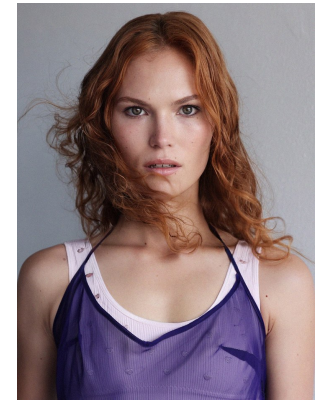

BOSS MODELS

JOHANNESBURG

CHINIQUE JENKINS

Height: 174cm Bust: 81cm Waist: 61cm Hips: 87cm Shoe: 5 UK Hair: Ash Blonde Eyes: Green

BOSS MODELS

JOHANNESBURG

CHINIQUE JENKINS

Height: 174cm Bust: 81cm Waist: 61cm Hips: 87cm Shoe: 5 UK Hair: Ash Blonde Eyes: Green