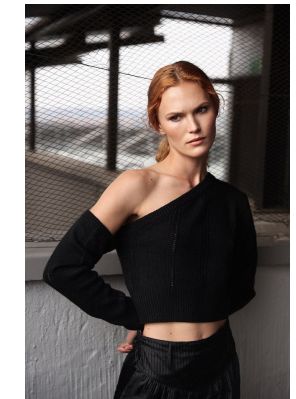

BOSS MODELS

JOHANNESBURG

CHINIQUE JENKINS

Height: 174cm Bust: 81cm Waist: 61cm Hips: 87cm Shoe: 5 UK Hair: Ash Blonde Eyes: Green

BOSS MODELS

JOHANNESBURG

CHINIQUE JENKINS

Height: 174cm Bust: 81cm Waist: 61cm Hips: 87cm Shoe: 5 UK Hair: Ash Blonde Eyes: Green