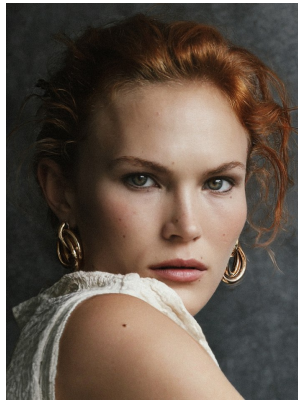

BOSS MODELS

JOHANNESBURG

CHINIQUE JENKINS

Height: 174cm Bust: 81cm Waist: 61cm Hips: 87cm Shoe: 5 UK Hair: Ash Blonde Eyes: Green

BOSS MODELS

JOHANNESBURG

CHINIQUE JENKINS

Height: 174cm Bust: 81cm Waist: 61cm Hips: 87cm Shoe: 5 UK Hair: Ash Blonde Eyes: Green