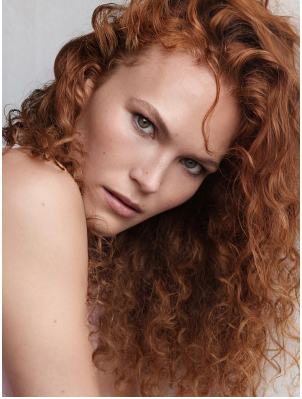

BOSS MODELS

JOHANNESBURG

CHINIQUE JENKINS

Height: 174cm Bust: 81cm Waist: 61cm Hips: 87cm Shoe: 5 UK Hair: Ash Blonde Eyes: Green

BOSS MODELS

JOHANNESBURG

CHINIQUE JENKINS

Height: 174cm Bust: 81cm Waist: 61cm Hips: 87cm Shoe: 5 UK Hair: Ash Blonde Eyes: Green