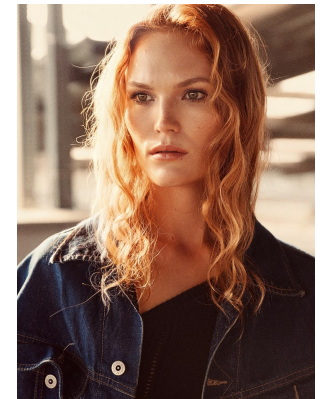

BOSS MODELS

JOHANNESBURG

CHINIQUE JENKINS

Height: 174cm Bust: 81cm Waist: 61cm Hips: 87cm Shoe: 5 UK Hair: Ash Blonde Eyes: Green

BOSS MODELS

JOHANNESBURG

CHINIQUE JENKINS

Height: 174cm Bust: 81cm Waist: 61cm Hips: 87cm Shoe: 5 UK Hair: Ash Blonde Eyes: Green