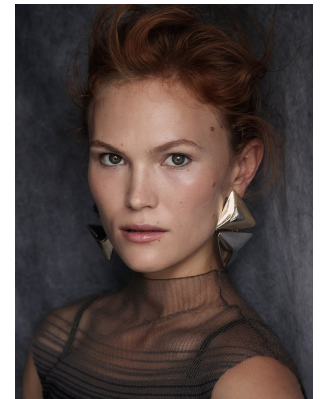

BOSS MODELS

JOHANNESBURG

CHINIQUE JENKINS

Height: 174cm Bust: 81cm Waist: 61cm Hips: 87cm Shoe: 5 UK Hair: Ash Blonde Eyes: Green

BOSS MODELS

JOHANNESBURG

CHINIQUE JENKINS

Height: 174cm Bust: 81cm Waist: 61cm Hips: 87cm Shoe: 5 UK Hair: Ash Blonde Eyes: Green