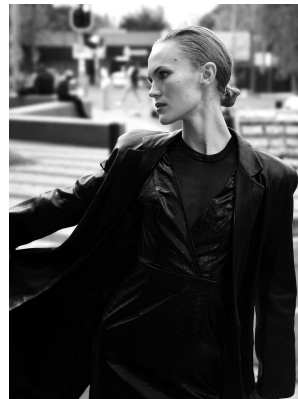

BOSS MODELS

JOHANNESBURG

CHINIQUE JENKINS

Height: 174cm Bust: 81cm Waist: 61cm Hips: 87cm Shoe: 5 UK Hair: Ash Blonde Eyes: Green

BOSS MODELS

JOHANNESBURG

CHINIQUE JENKINS

Height: 174cm Bust: 81cm Waist: 61cm Hips: 87cm Shoe: 5 UK Hair: Ash Blonde Eyes: Green