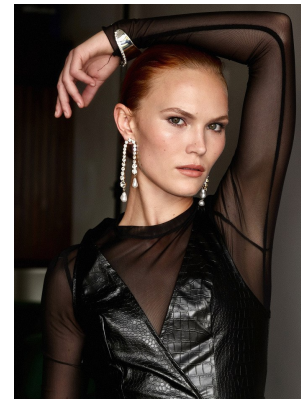

BOSS MODELS

JOHANNESBURG

CHINIQUE JENKINS

Height: 174cm Bust: 81cm Waist: 61cm Hips: 87cm Shoe: 5 UK Hair: Ash Blonde Eyes: Green

BOSS MODELS

JOHANNESBURG

CHINIQUE JENKINS

Height: 174cm Bust: 81cm Waist: 61cm Hips: 87cm Shoe: 5 UK Hair: Ash Blonde Eyes: Green