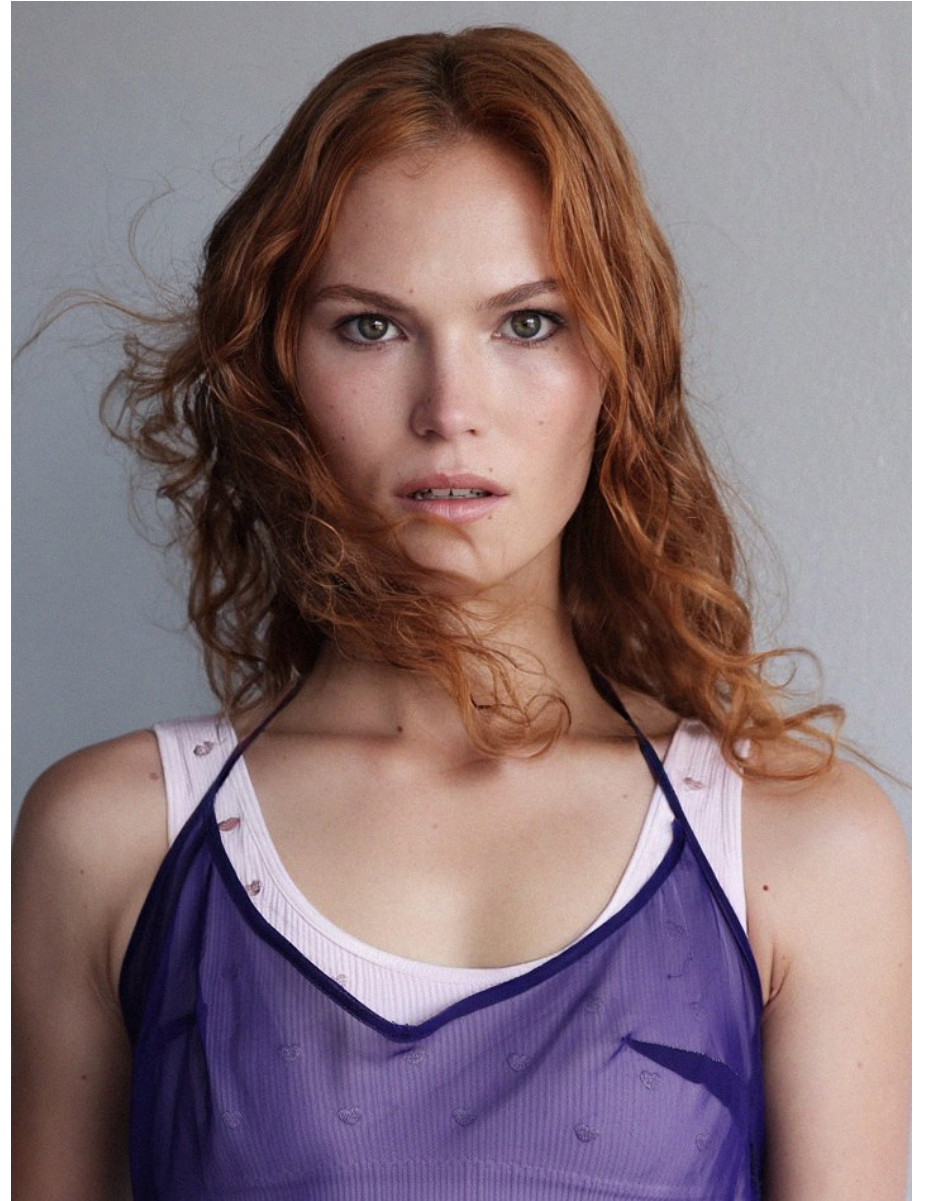

BOSS MODELS

JOHANNESBURG

CHINIQUE JENKINS

Height: 174cm Bust: 81cm Waist: 61cm Hips: 87cm Shoe: 5 UK Hair: Ash Blonde Eyes: Green