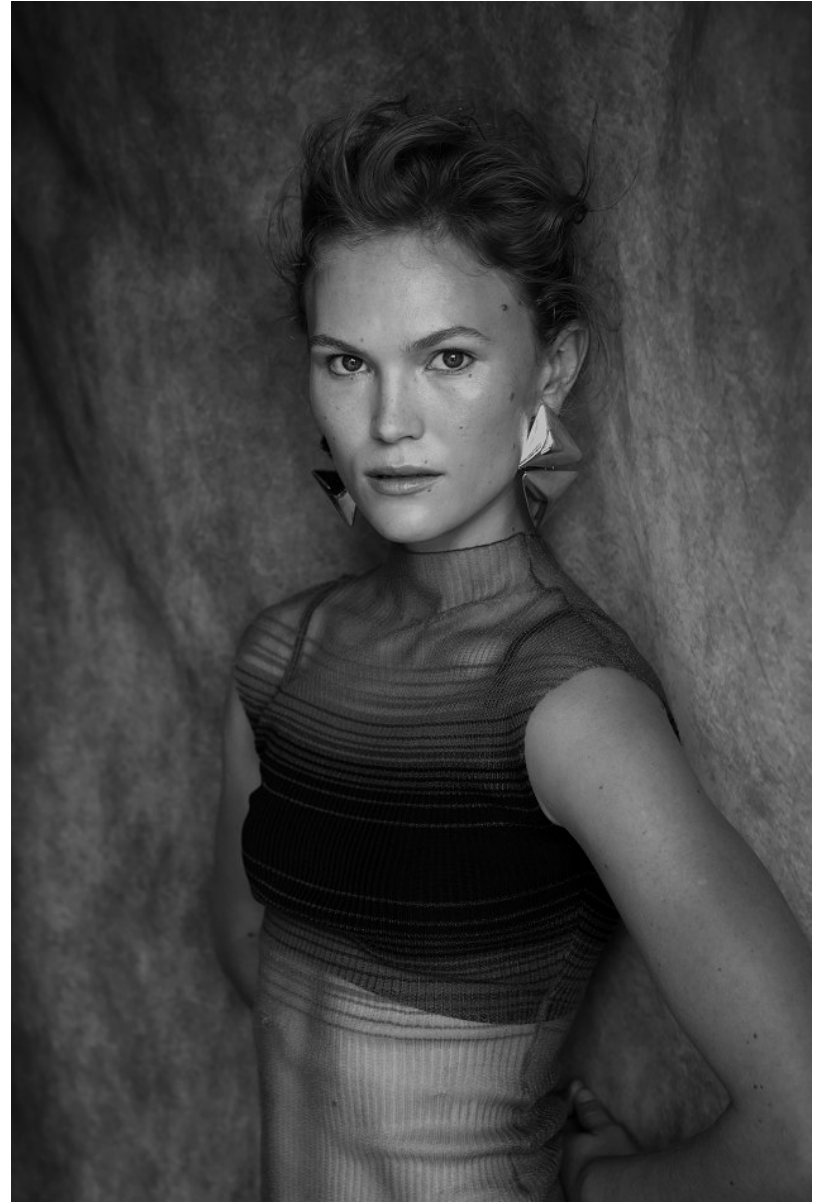

BOSS MODELS

JOHANNESBURG

CHINIQUE JENKINS

Height: 174cm Bust: 81cm Waist: 61cm Hips: 87cm Shoe: 5 UK Hair: Ash Blonde Eyes: Green