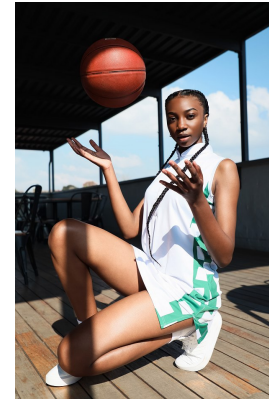

# BOSS MODELS

JOHANNESBURG

BROOKE NDLOVU

Height: 181cm Bust: 81cm Waist: 66cm Hips: 95cm Shoe: 8 UK Hair: Dark Brown Eyes: Dark Brown

# BOSS MODELS

JOHANNESBURG

## BROOKE NDLOVU

Height: 181cm Bust: 81cm Waist: 66cm Hips: 95cm Shoe: 8 UK Hair: Dark Brown Eyes: Dark Brown