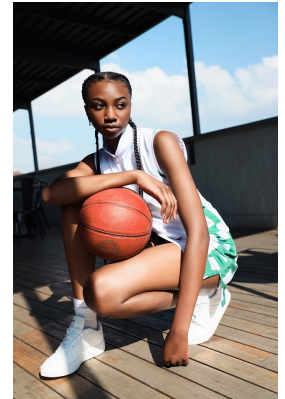

# BOSS MODELS

JOHANNESBURG

BROOKE NDLOVU

Height: 181cm Bust: 81cm Waist: 66cm Hips: 95cm Shoe: 8 UK Hair: Dark Brown Eyes: Dark Brown

# BOSS MODELS

JOHANNESBURG

## BROOKE NDLOVU

Height: 181cm Bust: 81cm Waist: 66cm Hips: 95cm Shoe: 8 UK Hair: Dark Brown Eyes: Dark Brown