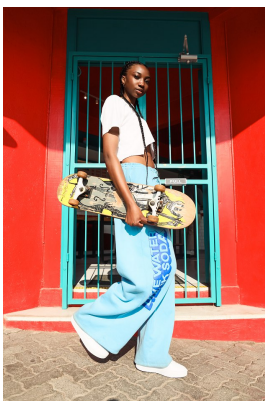

# BOSS MODELS

JOHANNESBURG

BROOKE NDLOVU

Height: 181cm Bust: 81cm Waist: 66cm Hips: 95cm Shoe: 8 UK Hair: Dark Brown Eyes: Dark Brown