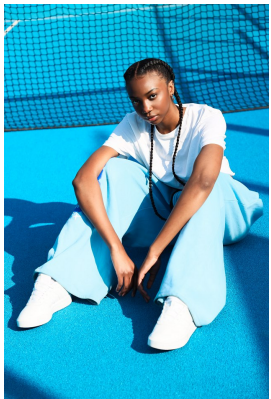

# BOSS MODELS

JOHANNESBURG

BROOKE NDLOVU

Height: 181cm Bust: 81cm Waist: 66cm Hips: 95cm Shoe: 8 UK Hair: Dark Brown Eyes: Dark Brown

## BROOKE NDLOVU

Height: 181cm Bust: 81cm Waist: 66cm Hips: 95cm Shoe: 8 UK Hair: Dark Brown Eyes: Dark Brown