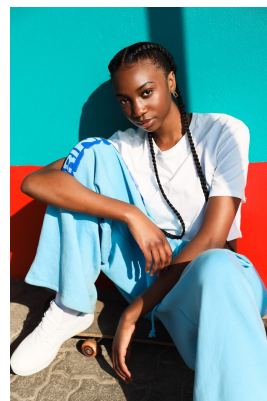

# BOSS MODELS

JOHANNESBURG

BROOKE NDLOVU

Height: 181cm Bust: 81cm Waist: 66cm Hips: 95cm Shoe: 8 UK Hair: Dark Brown Eyes: Dark Brown

## BROOKE NDLOVU

Height: 181cm Bust: 81cm Waist: 66cm Hips: 95cm Shoe: 8 UK Hair: Dark Brown Eyes: Dark Brown