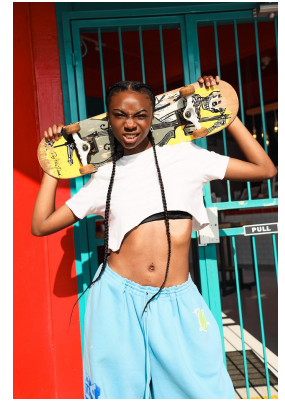

# BOSS MODELS

JOHANNESBURG

BROOKE NDLOVU

Height: 181cm Bust: 81cm Waist: 66cm Hips: 95cm Shoe: 8 UK Hair: Dark Brown Eyes: Dark Brown

## BROOKE NDLOVU

Height: 181cm Bust: 81cm Waist: 66cm Hips: 95cm Shoe: 8 UK Hair: Dark Brown Eyes: Dark Brown