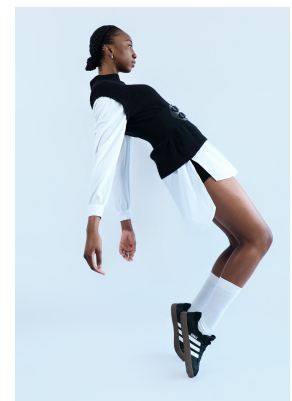

# BOSS MODELS

JOHANNESBURG

BROOKE NDLOVU

Height: 181cm Bust: 81cm Waist: 66cm Hips: 95cm Shoe: 8 UK Hair: Dark Brown Eyes: Dark Brown