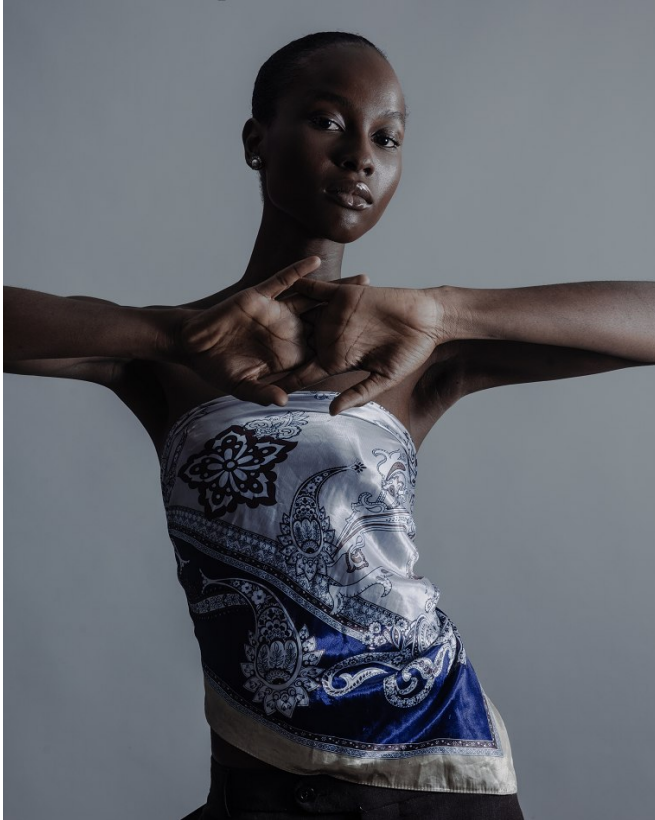

BOSS MODELS

JOHANNESBURG

KENNY AWOSIKA

Height: 179cm Bust: 76cm Waist: 61cm Hips: 87cm Shoe: 7 UK Hair: Black Eyes: Brown

BOSS MODELS

JOHANNESBURG

KENNY AWOSIKA

Height: 179cm Bust: 76cm Waist: 61cm Hips: 87cm Shoe: 7 UK Hair: Black Eyes: Brown