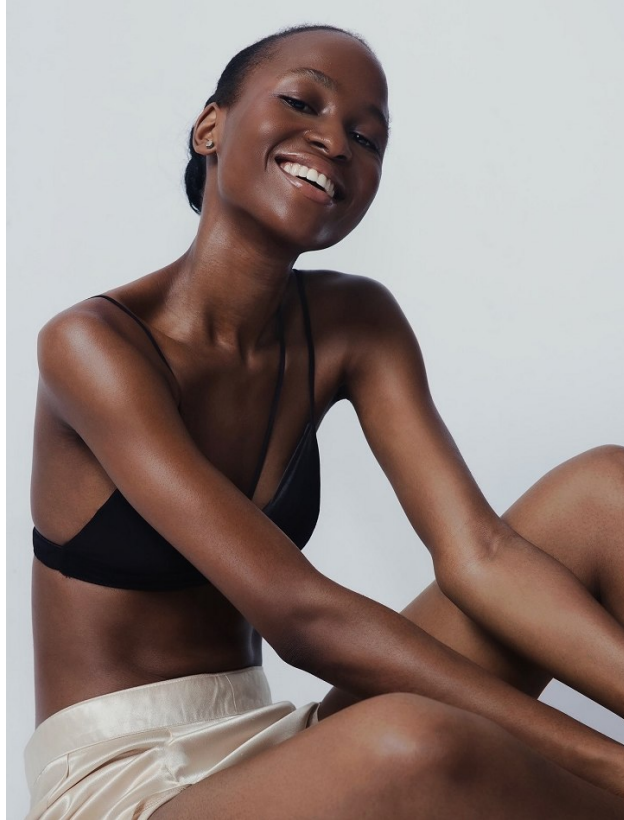

BOSS MODELS

JOHANNESBURG

KENNY

Height: 179cm Bust: 76cm Waist: 61cm Hips: 87cm Shoe: 7 UK Hair: Black Eyes: Brown

BOSS MODELS

JOHANNESBURG

KENNY

Height: 179cm Bust: 76cm Waist: 61cm Hips: 87cm Shoe: 7 UK Hair: Black Eyes: Brown