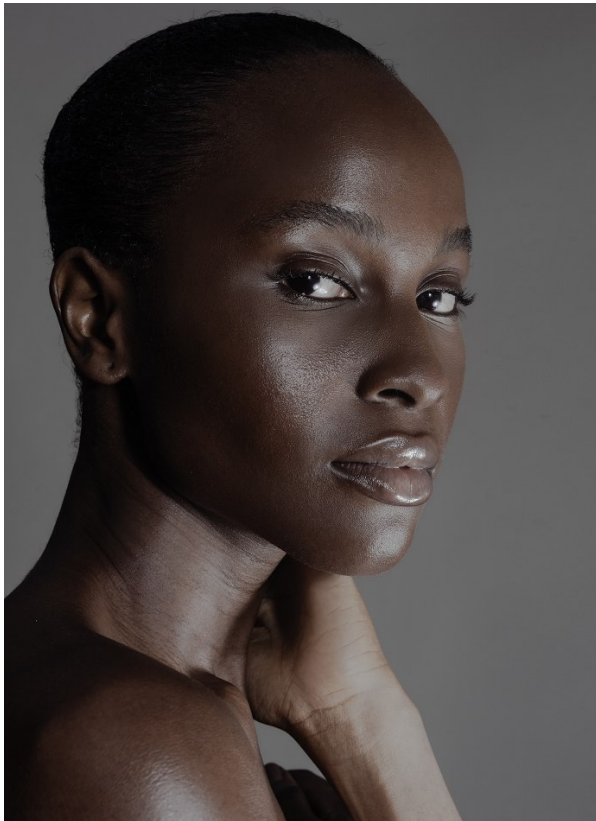

BOSS MODELS

JOHANNESBURG

KENNY AWOSIKA

Height: 179cm Bust: 76cm Waist: 61cm Hips: 87cm Shoe: 7 UK Hair: Black Eyes: Brown

BOSS MODELS

JOHANNESBURG

KENNY AWOSIKA

Height: 179cm Bust: 76cm Waist: 61cm Hips: 87cm Shoe: 7 UK Hair: Black Eyes: Brown