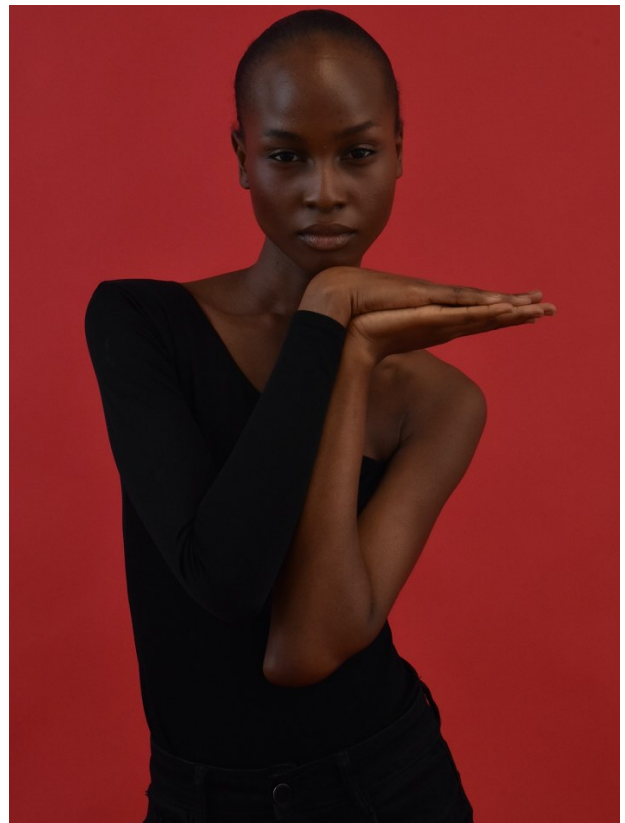

BOSS MODELS

JOHANNESBURG

KENNY AWOSIKA

Height: 179cm Bust: 76cm Waist: 61cm Hips: 87cm Shoe: 7 UK Hair: Black Eyes: Brown

BOSS MODELS

JOHANNESBURG

KENNY AWOSIKA

Height: 179cm Bust: 76cm Waist: 61cm Hips: 87cm Shoe: 7 UK Hair: Black Eyes: Brown