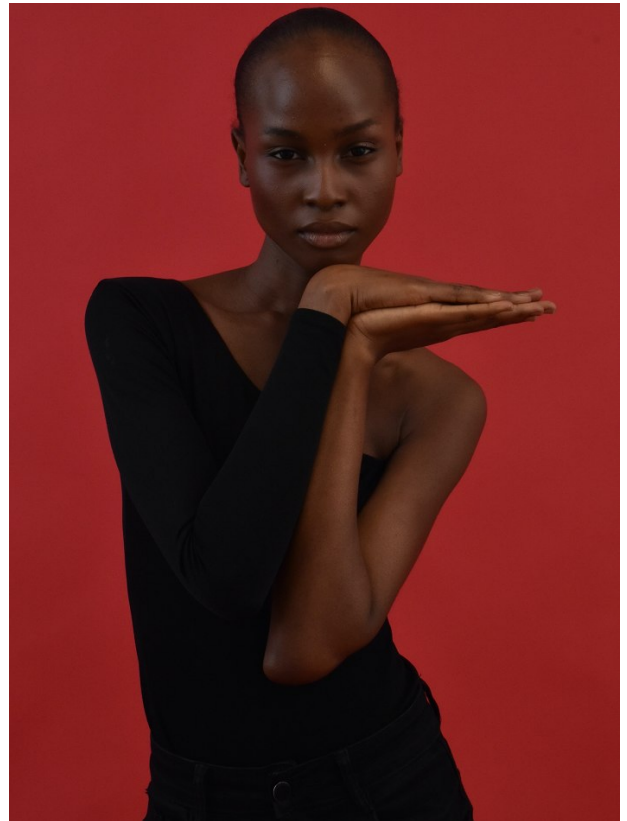

BOSS MODELS

JOHANNESBURG

KENNY

Height: 179cm Bust: 76cm Waist: 61cm Hips: 87cm Shoe: 7 UK Hair: Black Eyes: Brown

BOSS MODELS

JOHANNESBURG

KENNY

Height: 179cm Bust: 76cm Waist: 61cm Hips: 87cm Shoe: 7 UK Hair: Black Eyes: Brown