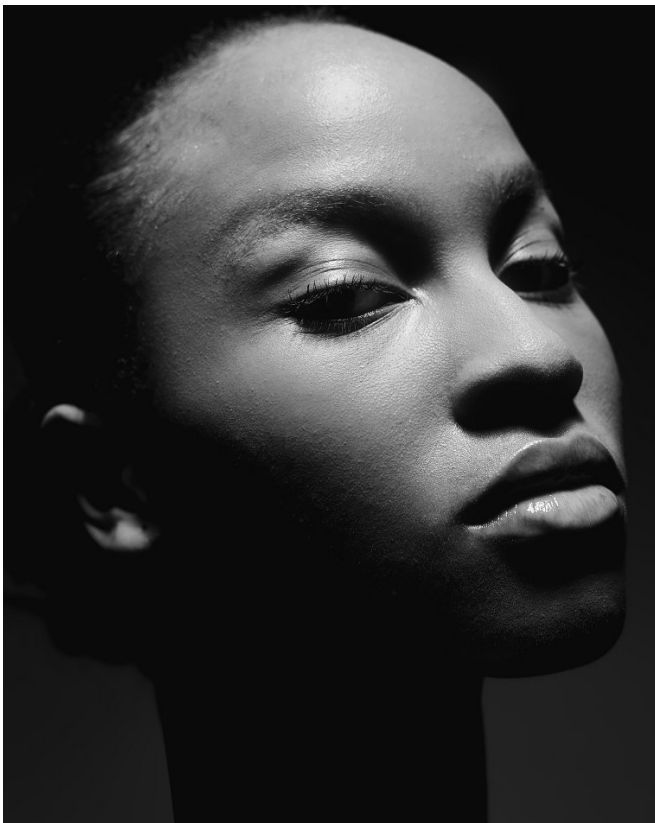

BOSS MODELS

JOHANNESBURG

KENNY AWOSIKA

Height: 179cm Bust: 76cm Waist: 61cm Hips: 87cm Shoe: 7 UK Hair: Black Eyes: Brown

BOSS MODELS

JOHANNESBURG

KENNY AWOSIKA

Height: 179cm Bust: 76cm Waist: 61cm Hips: 87cm Shoe: 7 UK Hair: Black Eyes: Brown