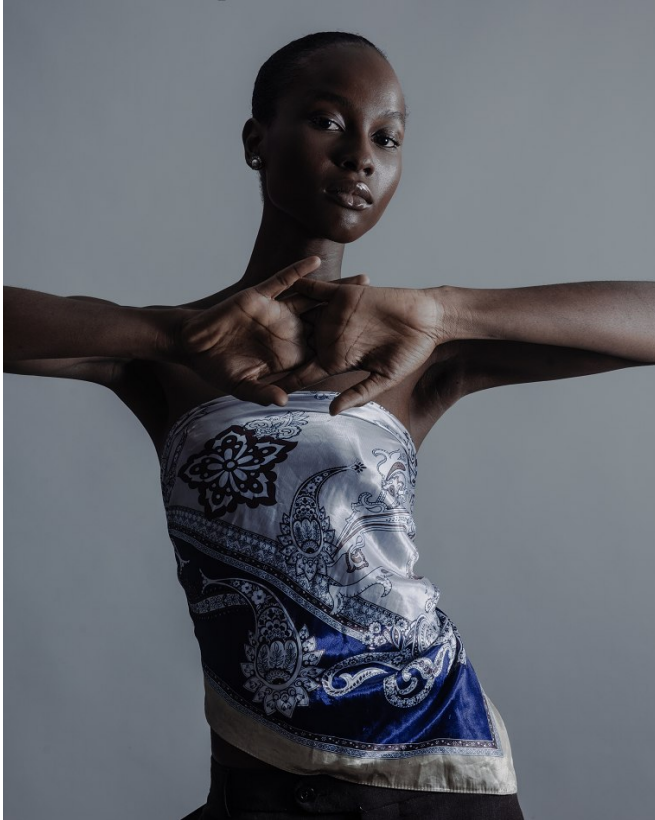

BOSS MODELS

JOHANNESBURG

KENNY

Height: 179cm Bust: 76cm Waist: 61cm Hips: 87cm Shoe: 7 UK Hair: Black Eyes: Brown

BOSS MODELS

JOHANNESBURG

KENNY

Height: 179cm Bust: 76cm Waist: 61cm Hips: 87cm Shoe: 7 UK Hair: Black Eyes: Brown