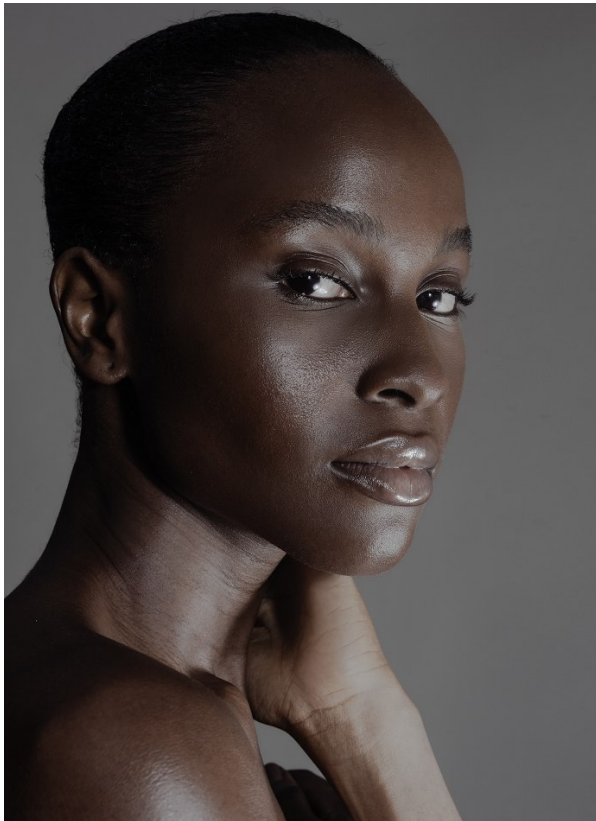

BOSS MODELS

JOHANNESBURG

KENNY

Height: 179cm Bust: 76cm Waist: 61cm Hips: 87cm Shoe: 7 UK Hair: Black Eyes: Brown

BOSS MODELS

JOHANNESBURG

KENNY

Height: 179cm Bust: 76cm Waist: 61cm Hips: 87cm Shoe: 7 UK Hair: Black Eyes: Brown