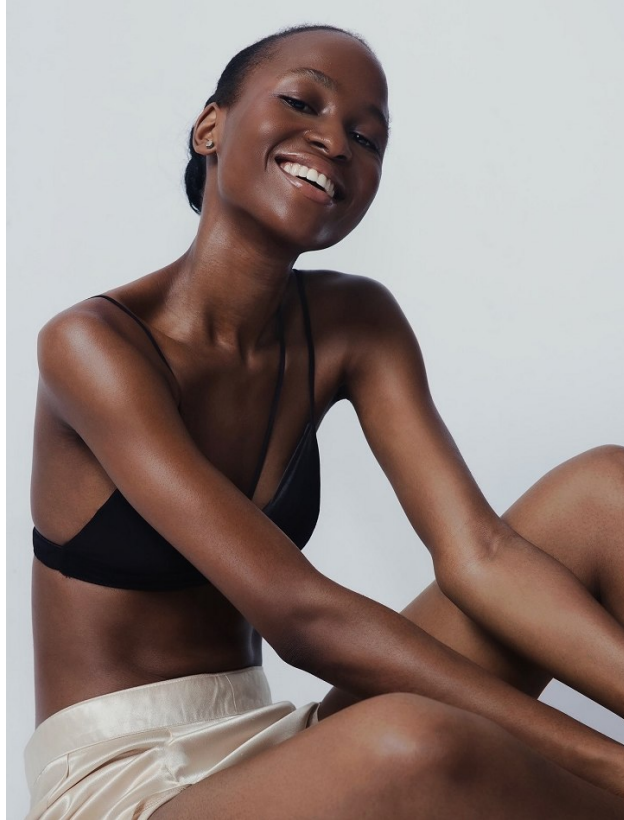

BOSS MODELS

JOHANNESBURG

KENNY AWOSIKA

Height: 179cm Bust: 76cm Waist: 61cm Hips: 87cm Shoe: 7 UK Hair: Black Eyes: Brown

BOSS MODELS

JOHANNESBURG

KENNY AWOSIKA

Height: 179cm Bust: 76cm Waist: 61cm Hips: 87cm Shoe: 7 UK Hair: Black Eyes: Brown