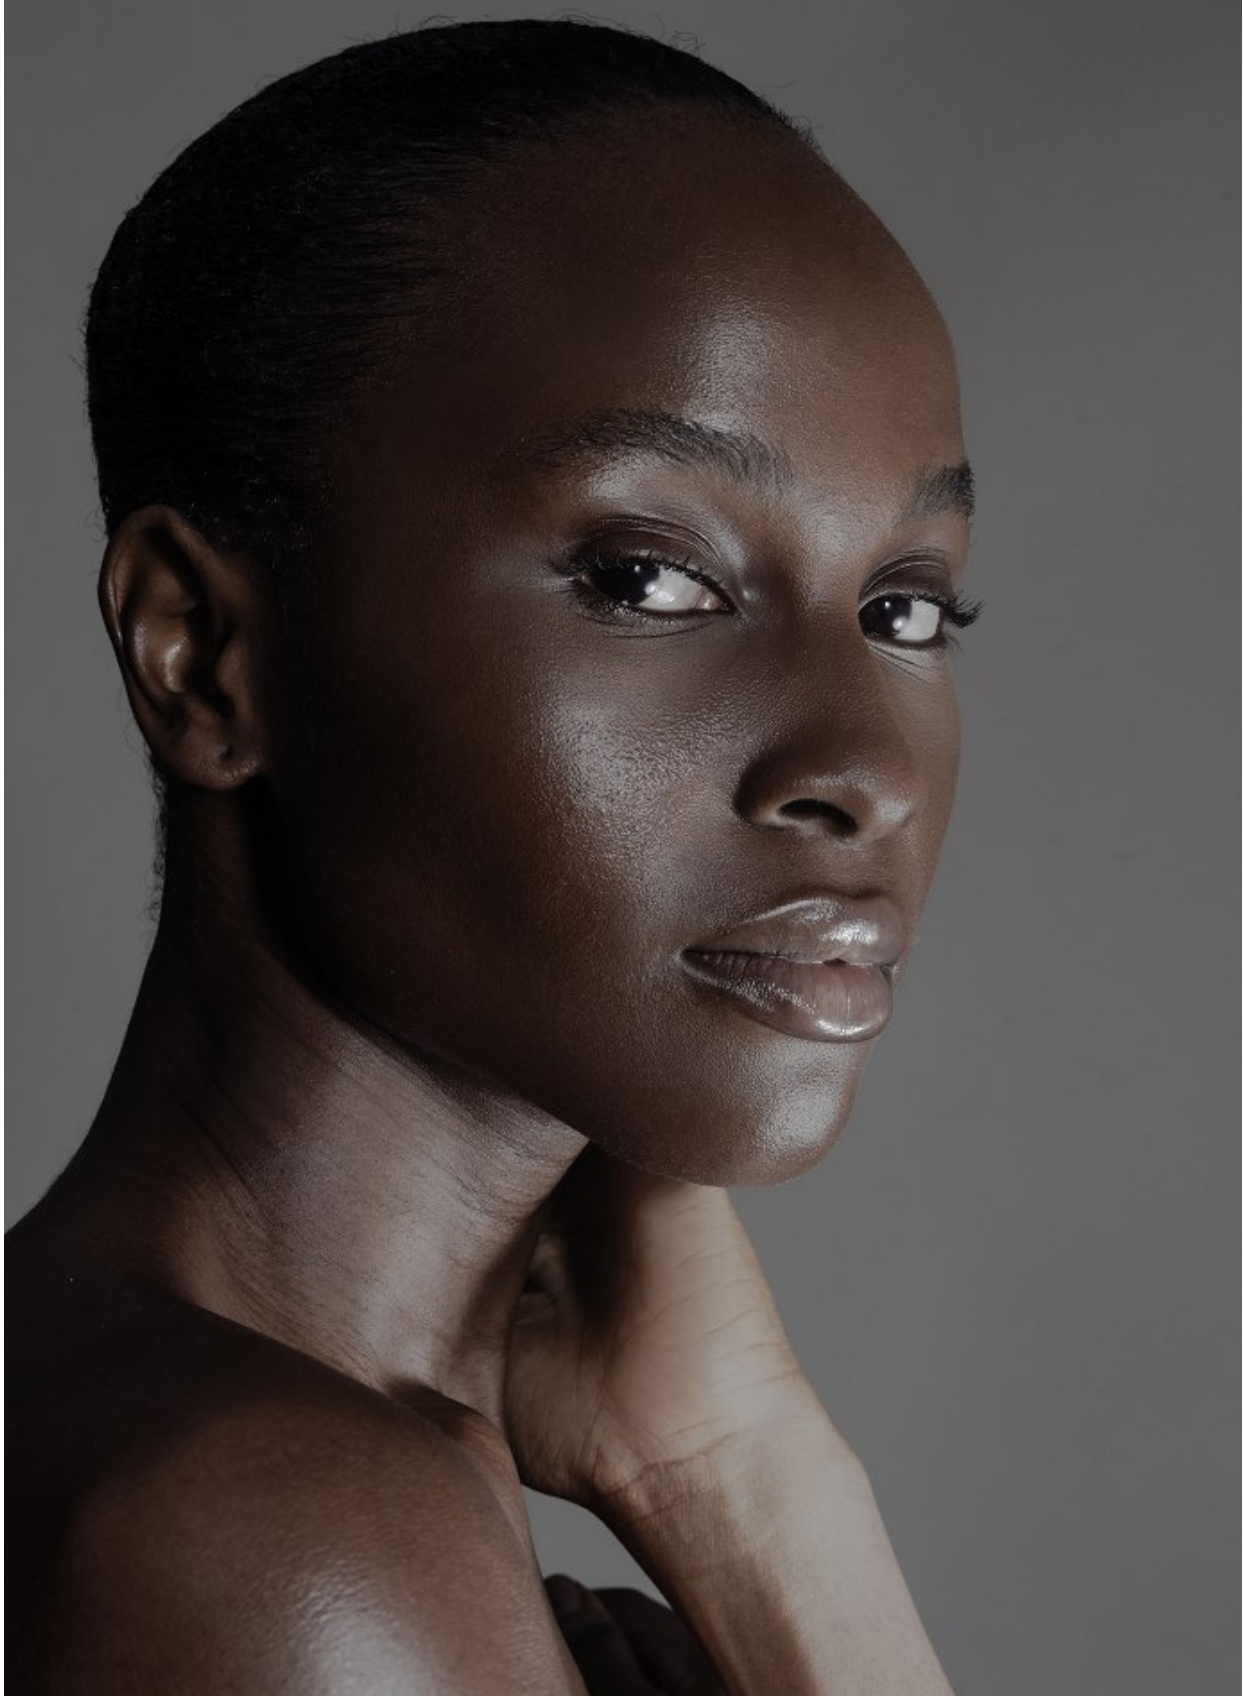

BOSS MODELS

JOHANNESBURG

KENNY

Height: 179cm Bust: 76cm Waist: 61cm Hips: 87cm Shoe: 7 UK Hair: Black Eyes: Brown

BOSS MODELS

JOHANNESBURG

KENNY

Height: 179cm Bust: 76cm Waist: 61cm Hips: 87cm Shoe: 7 UK Hair: Black Eyes: Brown