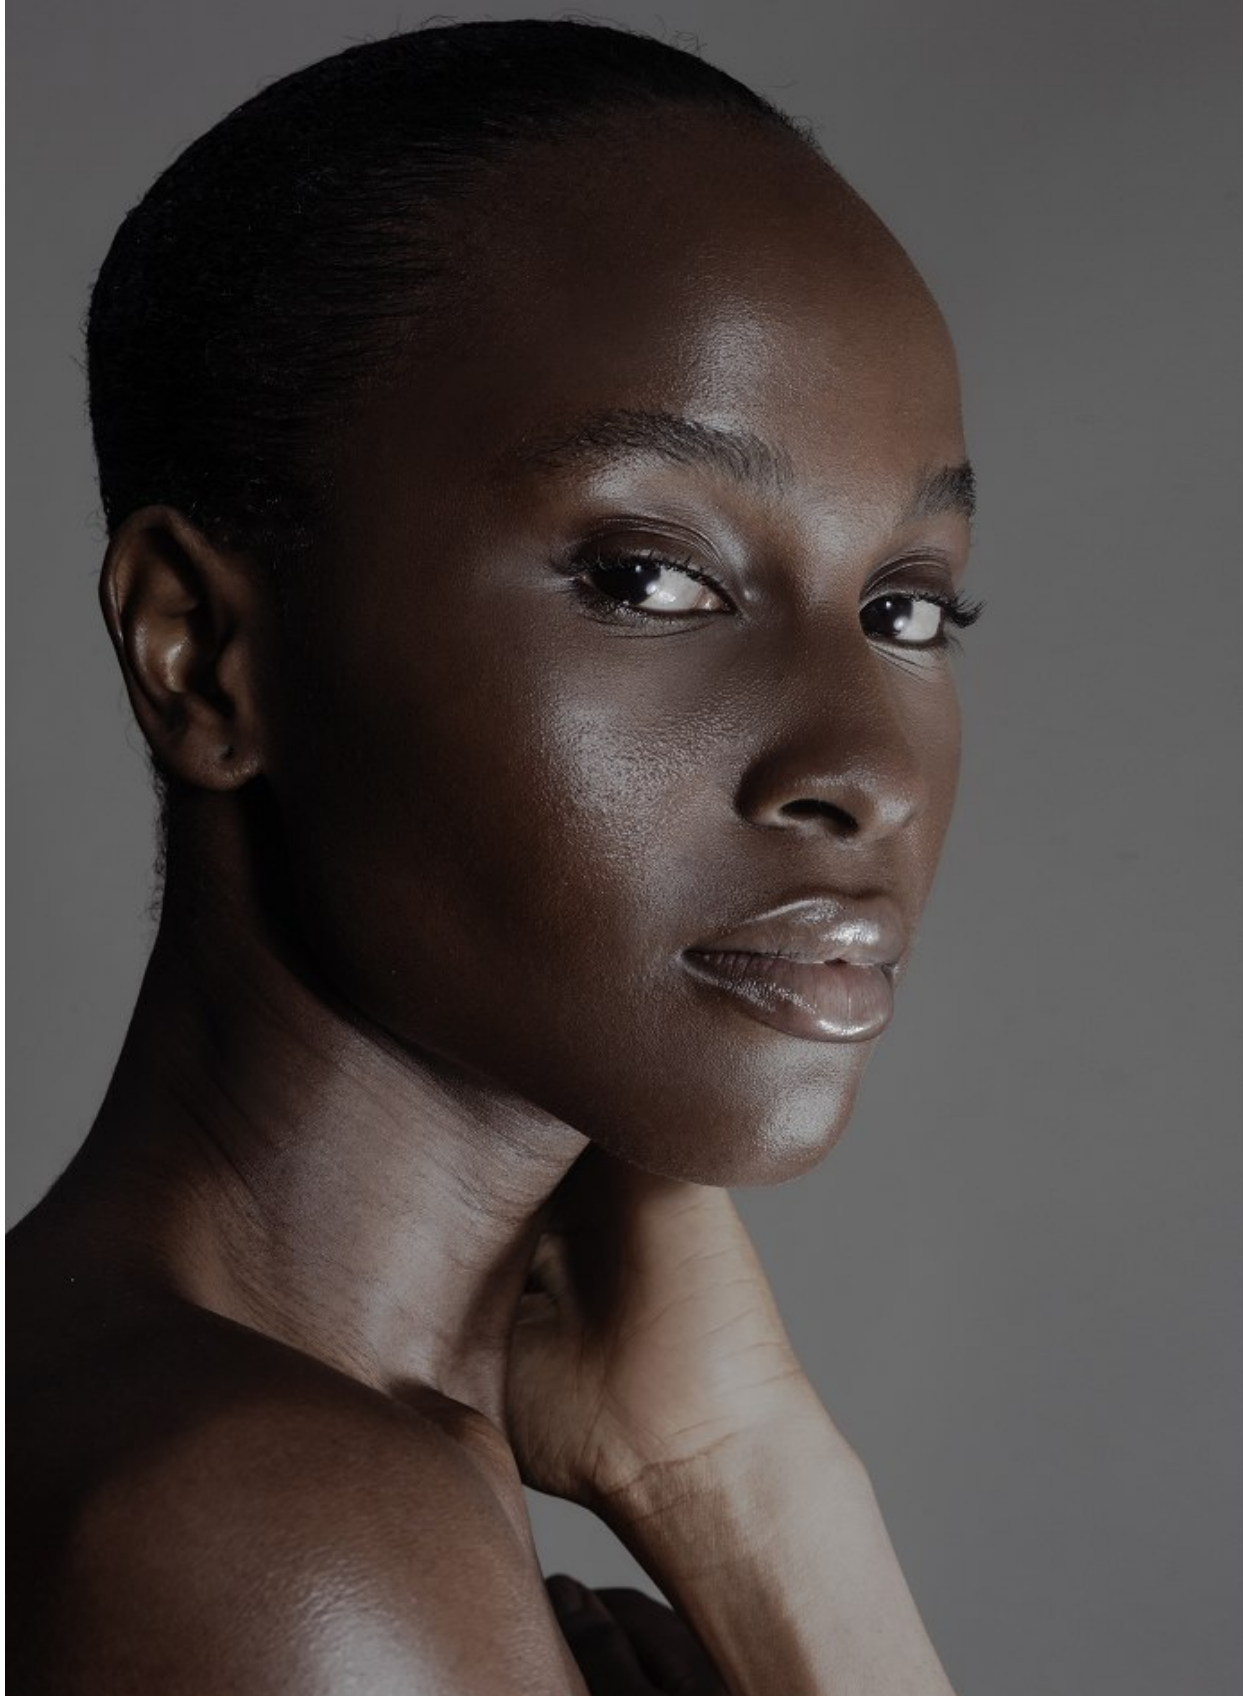

BOSS MODELS

JOHANNESBURG

KENNY AWOSIKA

Height: 179cm Bust: 76cm Waist: 61cm Hips: 87cm Shoe: 7 UK Hair: Black Eyes: Brown

BOSS MODELS

JOHANNESBURG

KENNY AWOSIKA

Height: 179cm Bust: 76cm Waist: 61cm Hips: 87cm Shoe: 7 UK Hair: Black Eyes: Brown