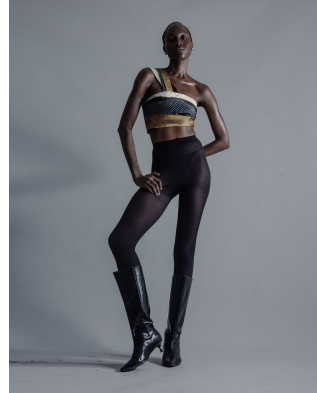

BOSS MODELS

JOHANNESBURG

KENNY AWOSIKA

Height: 179cm Bust: 76cm Waist: 61cm Hips: 87cm Shoe: 7 UK Hair: Black Eyes: Brown