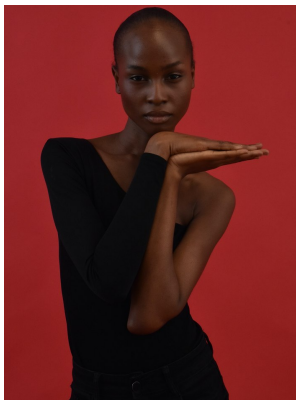

BOSS MODELS

JOHANNESBURG

KENNY

Height: 179cm Bust: 76cm Waist: 61cm Hips: 87cm Shoe: 7 UK Hair: Black Eyes: Brown