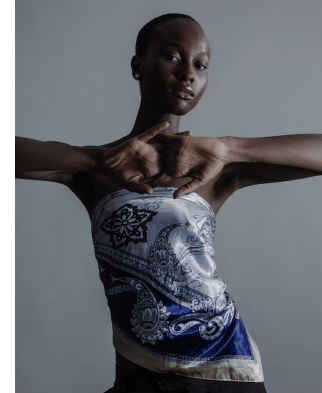

BOSS MODELS

JOHANNESBURG

KENNY AWOSIKA

Height: 179cm Bust: 76cm Waist: 61cm Hips: 87cm Shoe: 7 UK Hair: Black Eyes: Brown