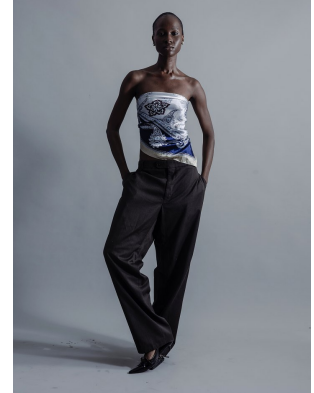

BOSS MODELS

JOHANNESBURG

KENNY AWOSIKA

Height: 179cm Bust: 76cm Waist: 61cm Hips: 87cm Shoe: 7 UK Hair: Black Eyes: Brown