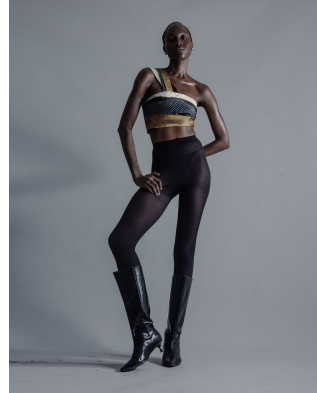

BOSS MODELS

JOHANNESBURG

KENNY

Height: 179cm Bust: 76cm Waist: 61cm Hips: 87cm Shoe: 7 UK Hair: Black Eyes: Brown