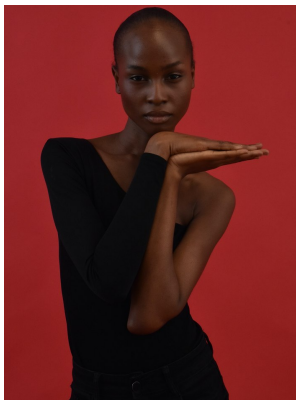

BOSS MODELS

JOHANNESBURG

KENNY AWOSIKA

Height: 179cm Bust: 76cm Waist: 61cm Hips: 87cm Shoe: 7 UK Hair: Black Eyes: Brown