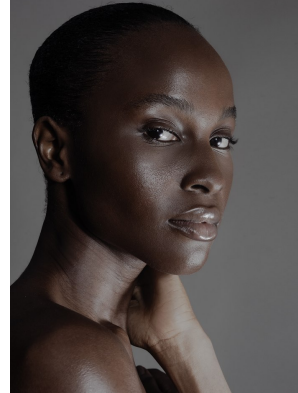

BOSS MODELS

JOHANNESBURG

KENNY

Height: 179cm Bust: 76cm Waist: 61cm Hips: 87cm Shoe: 7 UK Hair: Black Eyes: Brown