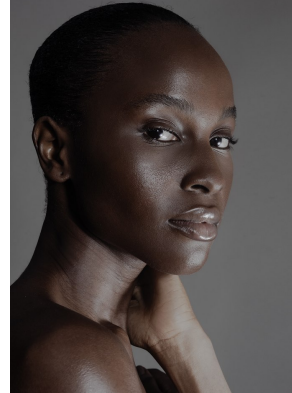

BOSS MODELS

JOHANNESBURG

KENNY AWOSIKA

Height: 179cm Bust: 76cm Waist: 61cm Hips: 87cm Shoe: 7 UK Hair: Black Eyes: Brown