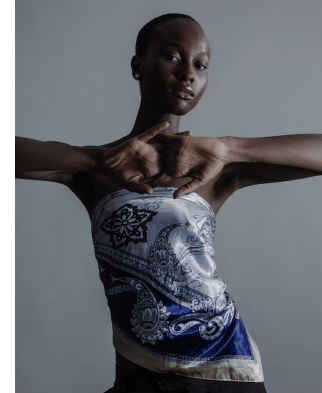

BOSS MODELS

JOHANNESBURG

KENNY

Height: 179cm Bust: 76cm Waist: 61cm Hips: 87cm Shoe: 7 UK Hair: Black Eyes: Brown