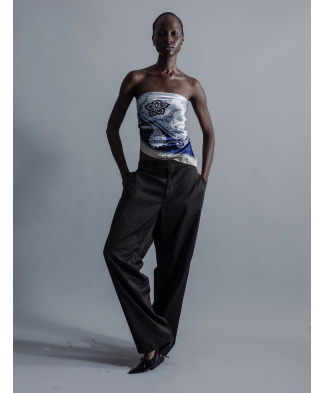

BOSS MODELS

JOHANNESBURG

KENNY

Height: 179cm Bust: 76cm Waist: 61cm Hips: 87cm Shoe: 7 UK Hair: Black Eyes: Brown