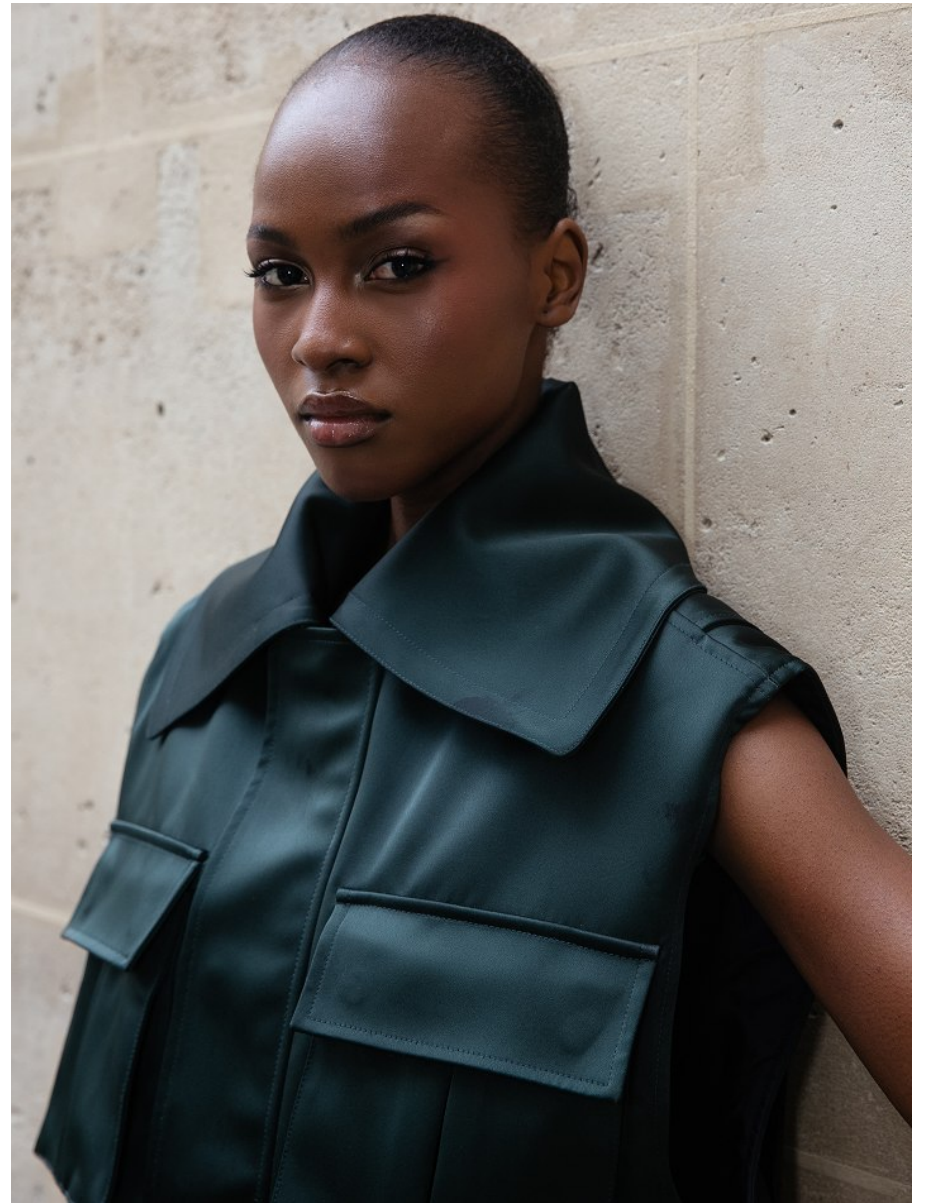

BOSS MODELS

JOHANNESBURG

KENNY

Height: 179cm Bust: 76cm Waist: 61cm Hips: 87cm Shoe: 7 UK Hair: Black Eyes: Brown

BOSS MODELS

JOHANNESBURG

KENNY

Height: 179cm Bust: 76cm Waist: 61cm Hips: 87cm Shoe: 7 UK Hair: Black Eyes: Brown