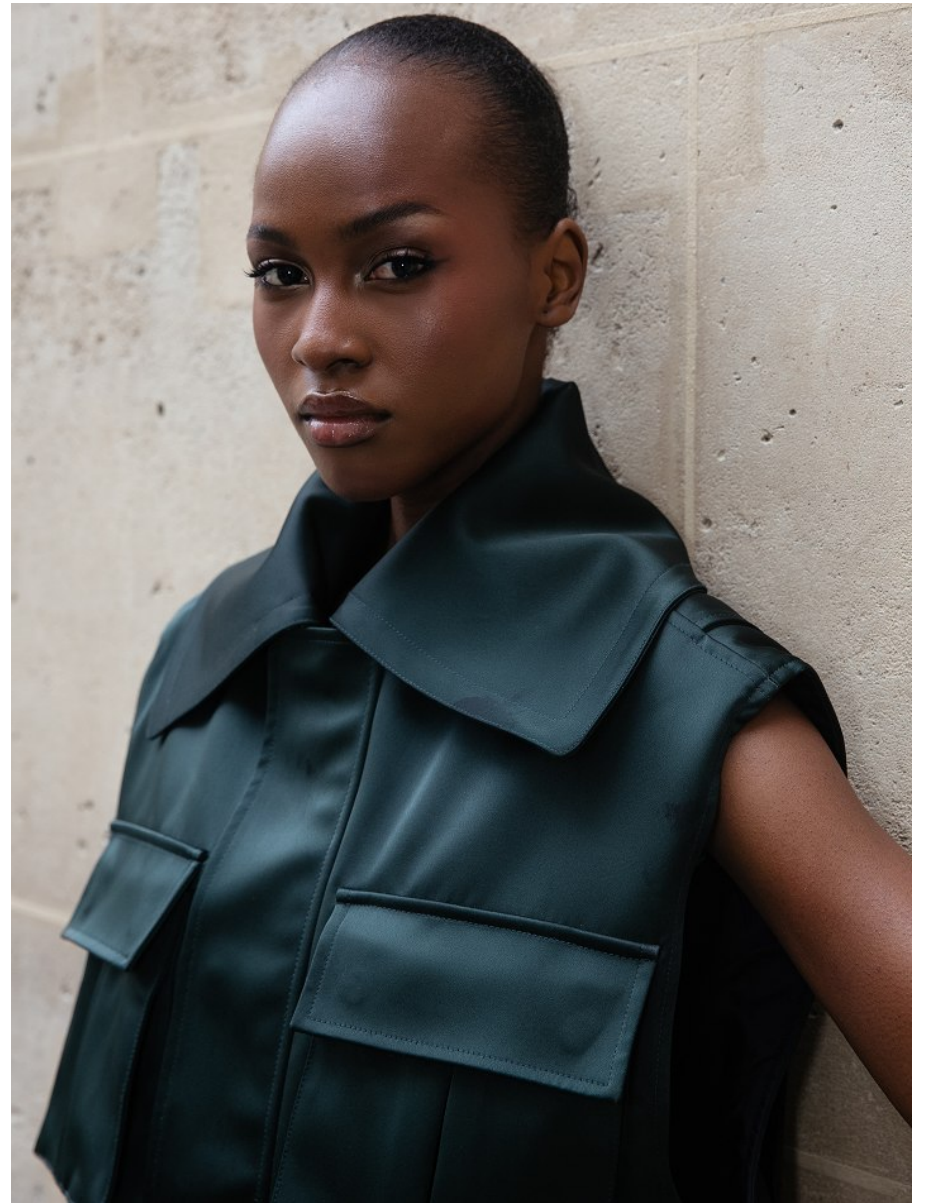

BOSS MODELS

JOHANNESBURG

KENNY AWOSIKA

Height: 179cm Bust: 76cm Waist: 61cm Hips: 87cm Shoe: 7 UK Hair: Black Eyes: Brown

BOSS MODELS

JOHANNESBURG

KENNY AWOSIKA

Height: 179cm Bust: 76cm Waist: 61cm Hips: 87cm Shoe: 7 UK Hair: Black Eyes: Brown