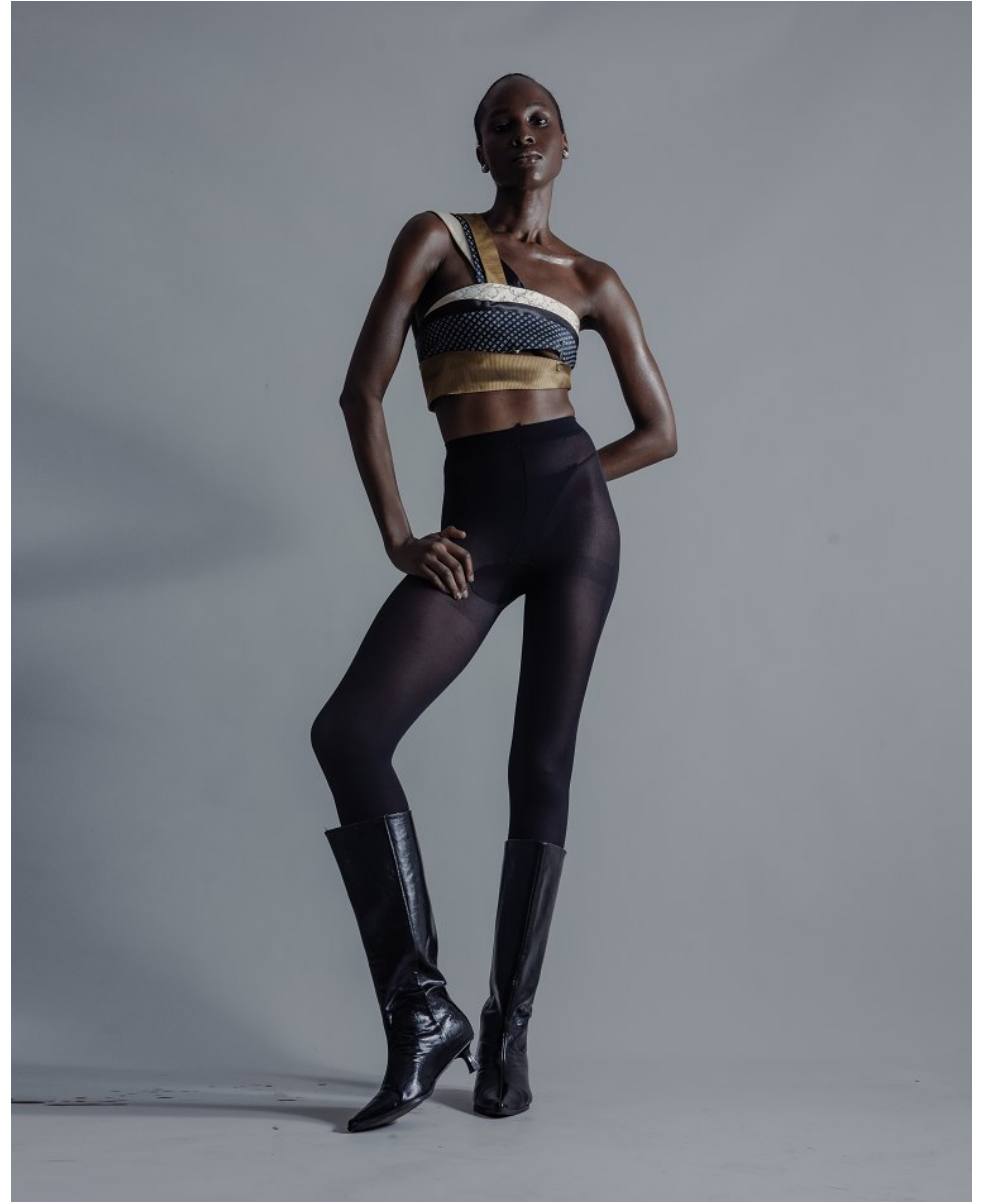

BOSS MODELS

JOHANNESBURG

KENNY

Height: 179cm Bust: 76cm Waist: 61cm Hips: 87cm Shoe: 7 UK Hair: Black Eyes: Brown