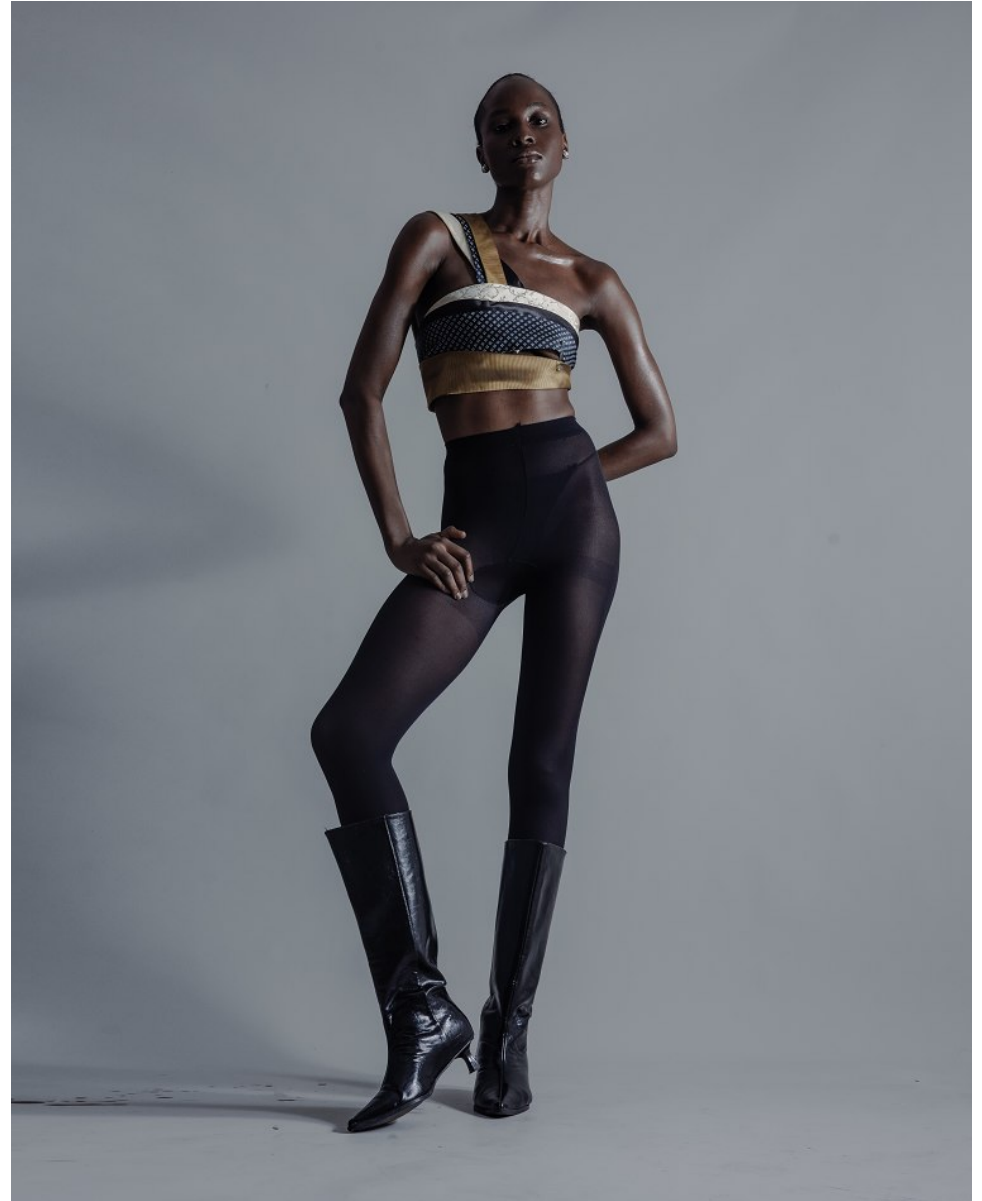

BOSS MODELS

JOHANNESBURG

KENNY AWOSIKA

Height: 179cm Bust: 76cm Waist: 61cm Hips: 87cm Shoe: 7 UK Hair: Black Eyes: Brown

BOSS MODELS

JOHANNESBURG

KENNY AWOSIKA

Height: 179cm Bust: 76cm Waist: 61cm Hips: 87cm Shoe: 7 UK Hair: Black Eyes: Brown