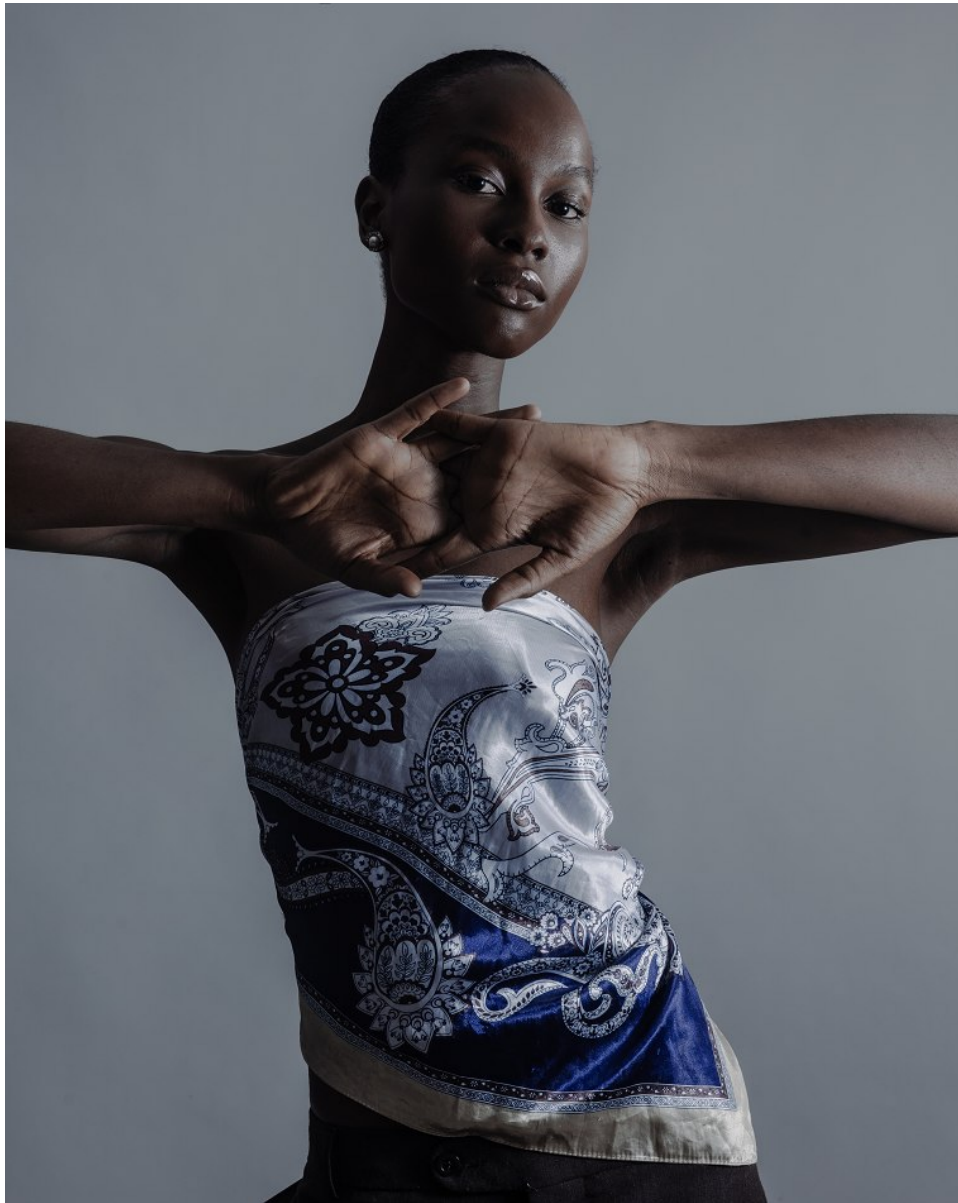

KENNY

BOSS MODELS

JOHANNESBURG

KENNY

Height: 179cm Bust: 76cm Waist: 61cm Hips: 87cm Shoe: 7 UK Hair: Black Eyes: Brown