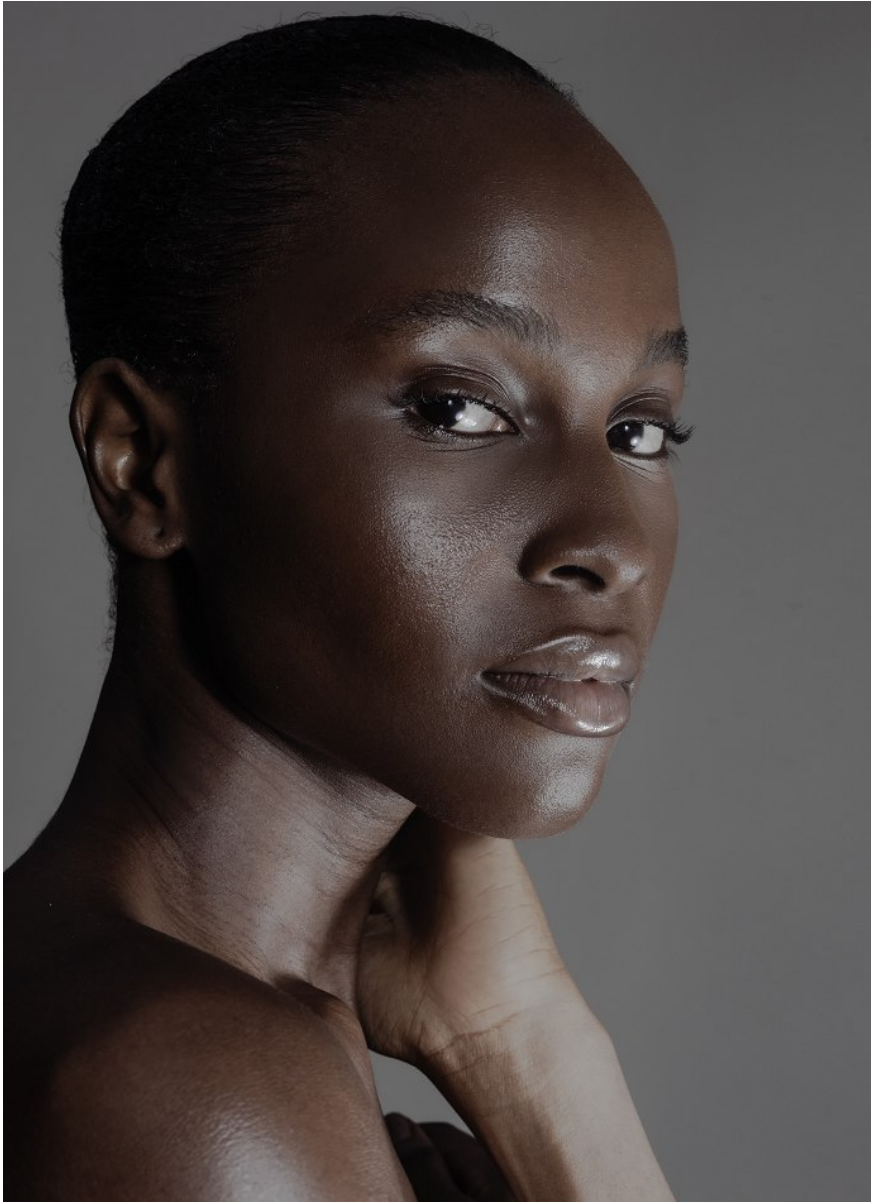

BOSS MODELS

JOHANNESBURG

KENNY

Height: 179cm Bust: 76cm Waist: 61cm Hips: 87cm Shoe: 7 UK Hair: Black Eyes: Brown

BOSS MODELS

JOHANNESBURG

KENNY

Height: 179cm Bust: 76cm Waist: 61cm Hips: 87cm Shoe: 7 UK Hair: Black Eyes: Brown