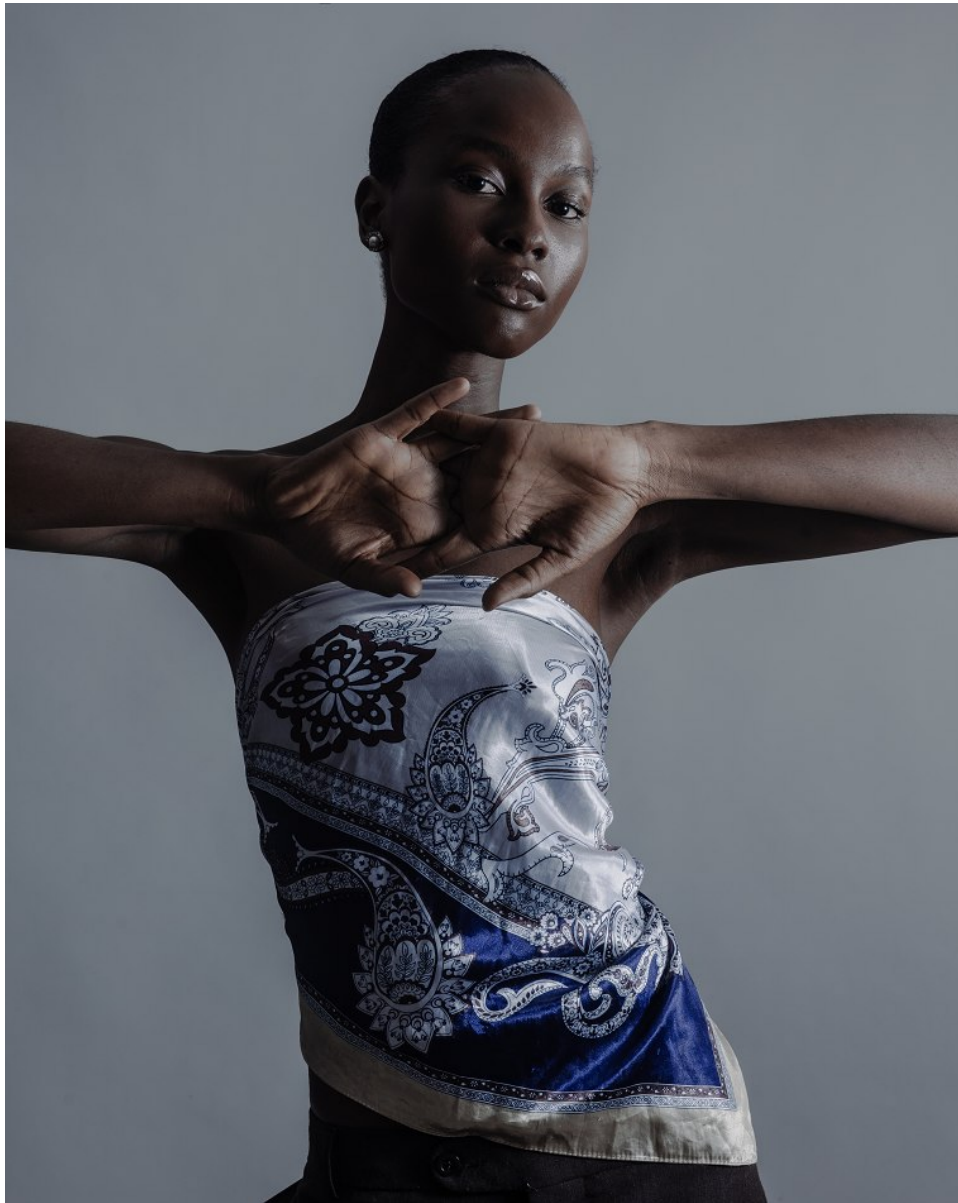

KENNY AWOSIKA

BOSS MODELS

JOHANNESBURG

KENNY AWOSIKA

Height: 179cm Bust: 76cm Waist: 61cm Hips: 87cm Shoe: 7 UK Hair: Black Eyes: Brown