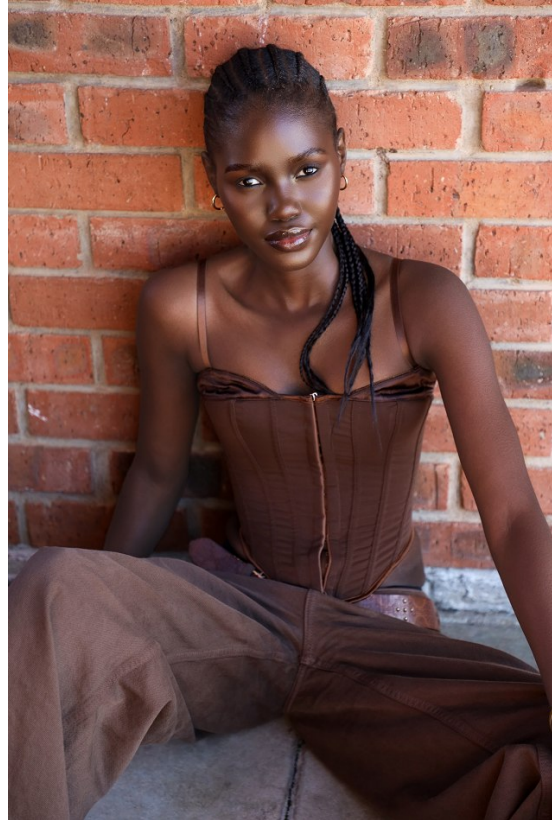

BOSS MODELS

JOHANNESBURG

SINHLE BENSIDE

Height: 175cm Bust: 82cm Waist: 61cm Hips: 87cm Shoe: 5.5 UK Hair: Black Eyes: Black

BOSS MODELS

JOHANNESBURG

SINHLE BENSIDE

Height: 175cm Bust: 82cm Waist: 61cm Hips: 87cm Shoe: 5.5 UK Hair: Black Eyes: Black