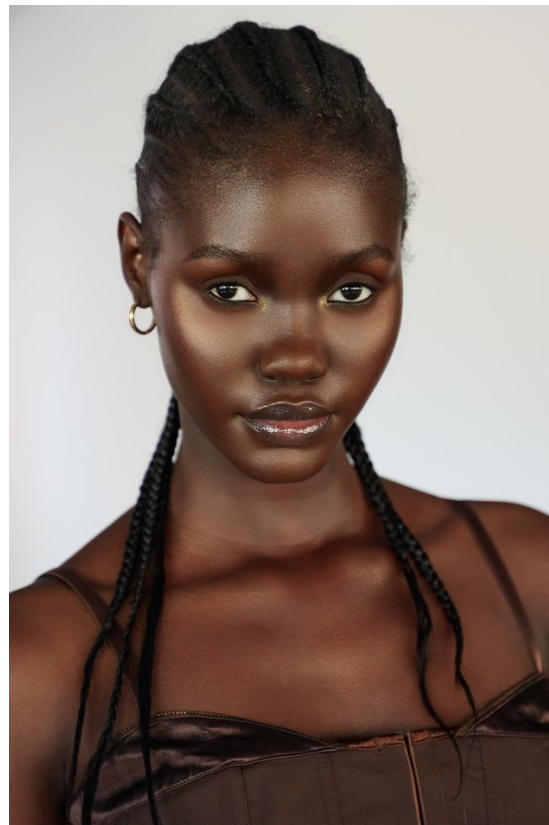

BOSS MODELS

JOHANNESBURG

SINHLE BENSIDE

Height: 175cm Bust: 82cm Waist: 61cm Hips: 87cm Shoe: 5.5 UK Hair: Black Eyes: Black

BOSS MODELS

JOHANNESBURG

SINHLE BENSIDE

Height: 175cm Bust: 82cm Waist: 61cm Hips: 87cm Shoe: 5.5 UK Hair: Black Eyes: Black