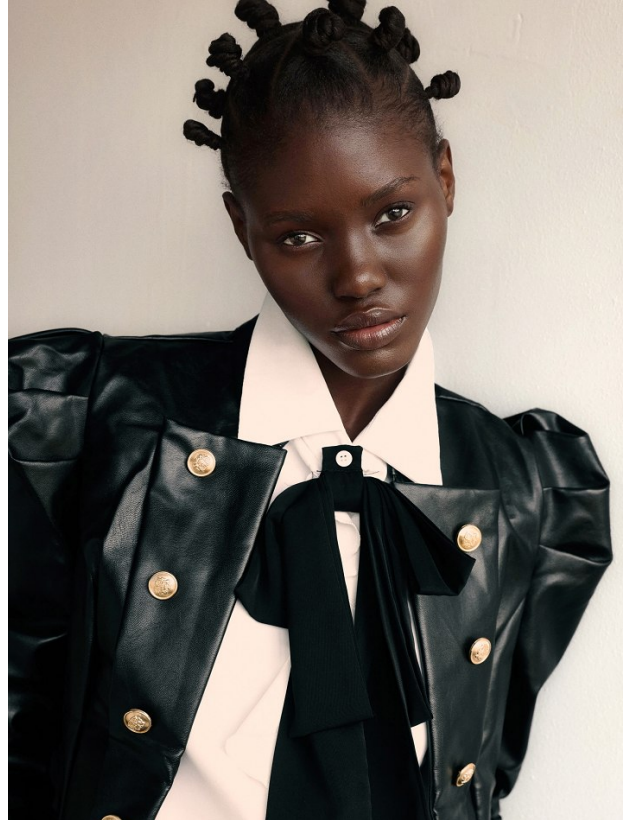

BOSS MODELS

JOHANNESBURG

SINHLE BENSIDE

Height: 175cm Bust: 82cm Waist: 61cm Hips: 87cm Shoe: 5.5 UK Hair: Black Eyes: Black

BOSS MODELS

JOHANNESBURG

SINHLE BENSIDE

Height: 175cm Bust: 82cm Waist: 61cm Hips: 87cm Shoe: 5.5 UK Hair: Black Eyes: Black