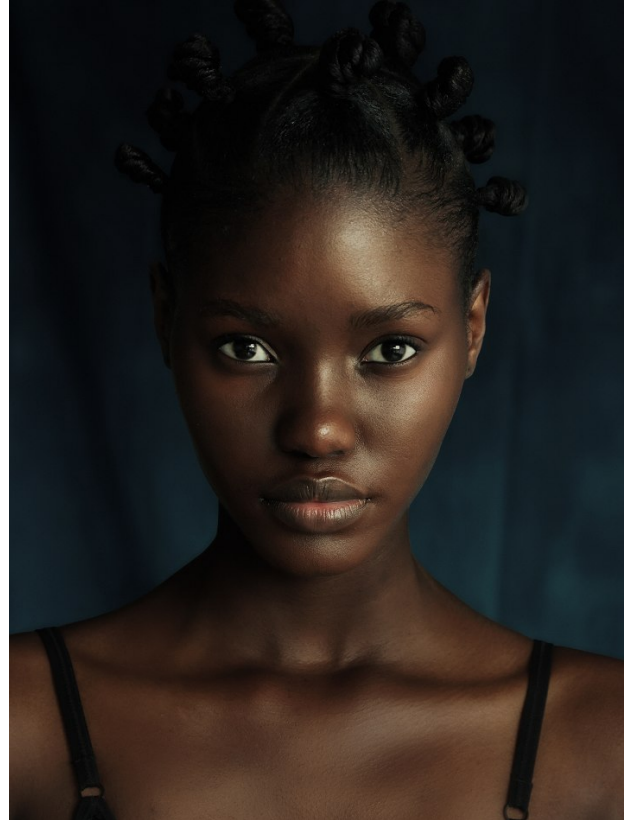

BOSS MODELS

JOHANNESBURG

SINHLE BENSIDE

Height: 175cm Bust: 82cm Waist: 61cm Hips: 87cm Shoe: 5.5 UK Hair: Black Eyes: Black