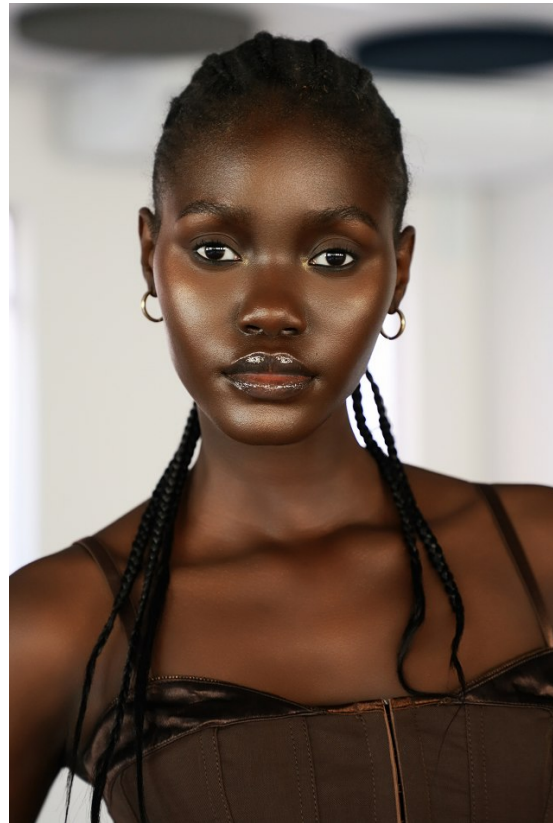

BOSS MODELS

JOHANNESBURG

SINHLE BENSIDE

Height: 175cm Bust: 82cm Waist: 61cm Hips: 87cm Shoe: 5.5 UK Hair: Black Eyes: Black

BOSS MODELS

JOHANNESBURG

SINHLE BENSIDE

Height: 175cm Bust: 82cm Waist: 61cm Hips: 87cm Shoe: 5.5 UK Hair: Black Eyes: Black