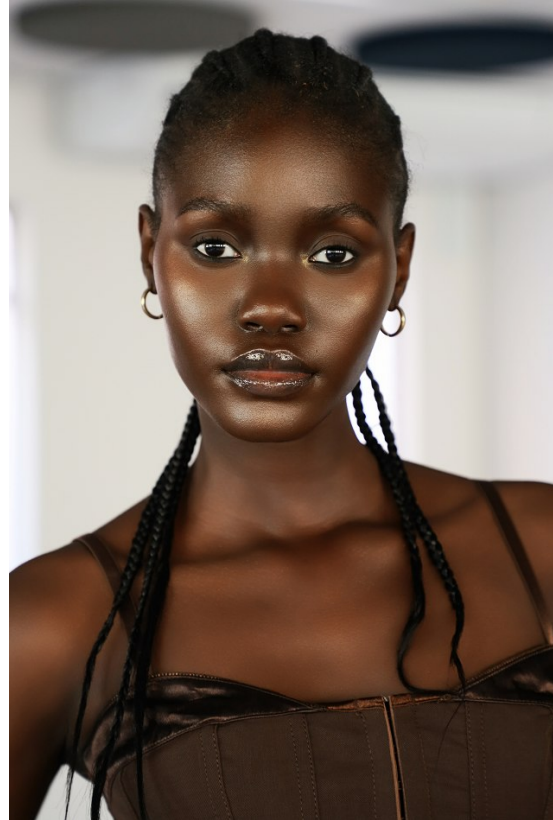

BOSS MODELS

JOHANNESBURG

SINHLE BENSIDE

Height: 175cm Bust: 82cm Waist: 61cm Hips: 87cm Shoe: 5.5 UK Hair: Black Eyes: Black