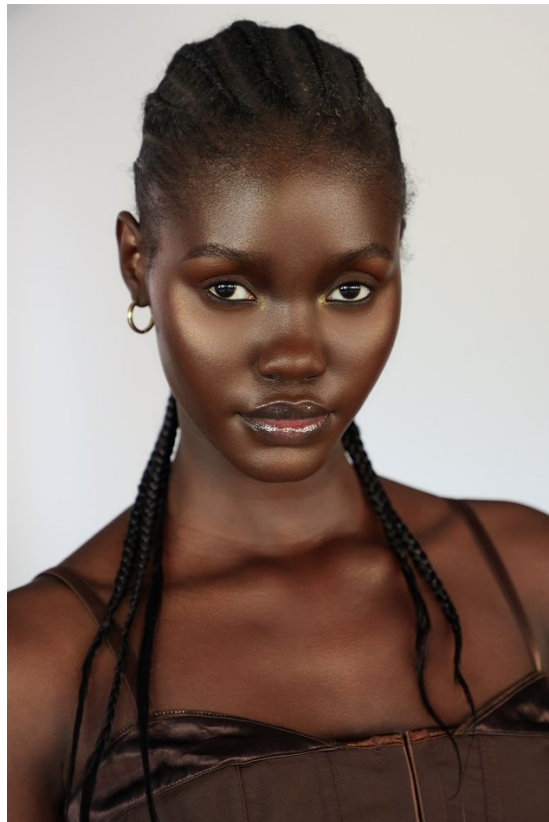

BOSS MODELS

JOHANNESBURG

SINHLE BENSIDE

Height: 175cm Bust: 82cm Waist: 61cm Hips: 87cm Shoe: 5.5 UK Hair: Black Eyes: Black

BOSS MODELS

JOHANNESBURG

SINHLE BENSIDE

Height: 175cm Bust: 82cm Waist: 61cm Hips: 87cm Shoe: 5.5 UK Hair: Black Eyes: Black