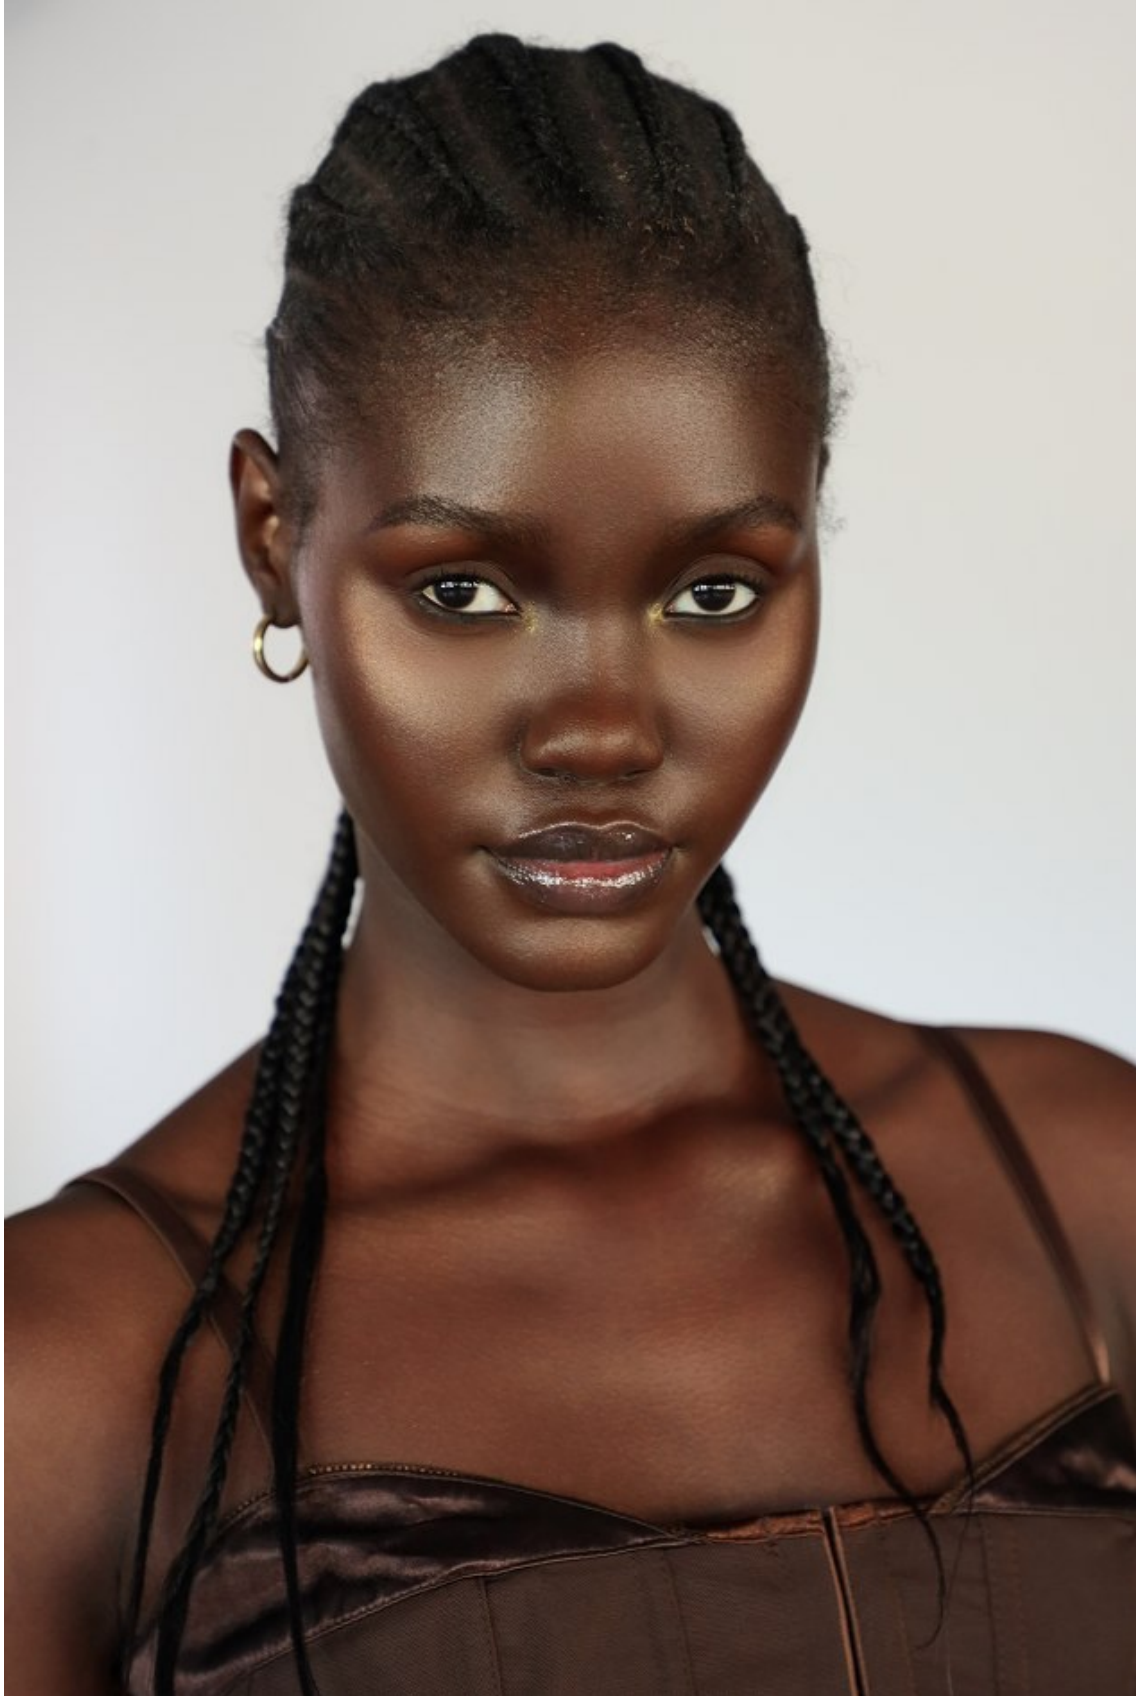

BOSS MODELS

JOHANNESBURG

SINHLE BENSIDE

Height: 175cm Bust: 82cm Waist: 61cm Hips: 87cm Shoe: 5.5 UK Hair: Black Eyes: Black

BOSS MODELS

JOHANNESBURG

SINHLE BENSIDE

Height: 175cm Bust: 82cm Waist: 61cm Hips: 87cm Shoe: 5.5 UK Hair: Black Eyes: Black