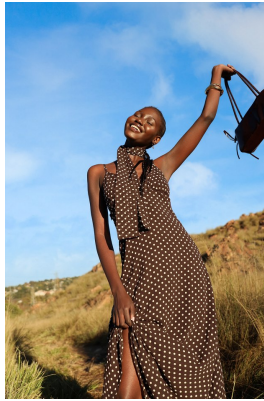

BOSS MODELS

JOHANNESBURG

SINHLE BENSIDE

Height: 175cm Bust: 82cm Waist: 61cm Hips: 87cm Shoe: 5.5 UK Hair: Black Eyes: Black

BOSS MODELS

JOHANNESBURG

SINHLE BENSIDE

Height: 175cm Bust: 82cm Waist: 61cm Hips: 87cm Shoe: 5.5 UK Hair: Black Eyes: Black

BOSS MODELS

JOHANNESBURG

SINHLE BENSIDE

Height: 175cm Bust: 82cm Waist: 61cm Hips: 87cm Shoe: 5.5 UK Hair: Black Eyes: Black