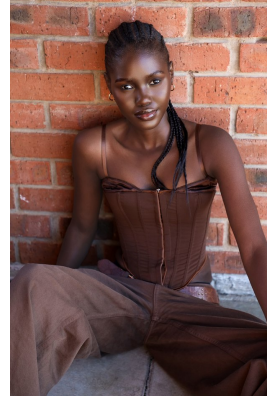

BOSS MODELS

JOHANNESBURG

SINHLE BENSIDE

Height: 175cm Bust: 82cm Waist: 61cm Hips: 87cm Shoe: 5.5 UK Hair: Black Eyes: Black