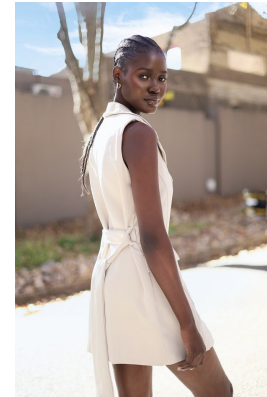

BOSS MODELS

JOHANNESBURG

SINHLE BENSIDE

Height: 175cm Bust: 82cm Waist: 61cm Hips: 87cm Shoe: 5.5 UK Hair: Black Eyes: Black