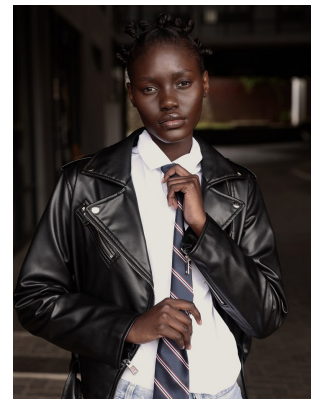

BOSS MODELS

JOHANNESBURG

SINHLE BENSIDE

Height: 175cm Bust: 82cm Waist: 61cm Hips: 87cm Shoe: 5.5 UK Hair: Black Eyes: Black

BOSS MODELS

JOHANNESBURG

SINHLE BENSIDE

Height: 175cm Bust: 82cm Waist: 61cm Hips: 87cm Shoe: 5.5 UK Hair: Black Eyes: Black

BOSS MODELS

JOHANNESBURG

SINHLE BENSIDE

Height: 175cm Bust: 82cm Waist: 61cm Hips: 87cm Shoe: 5.5 UK Hair: Black Eyes: Black