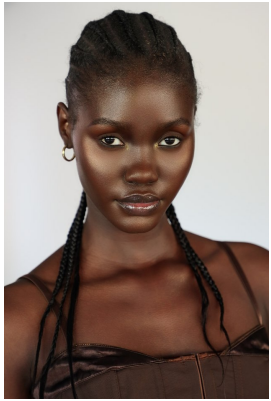

# BOSS MODELS

JOHANNESBURG

## SINHLE BENSIDE

Height: 175cm Bust: 82cm Waist: 61cm Hips: 87cm Shoe: 5.5 UK Hair: Black Eyes: Black