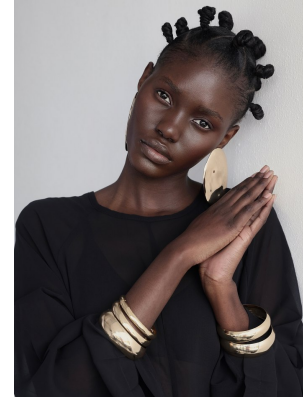

BOSS MODELS

JOHANNESBURG

SINHLE BENSIDE

Height: 175cm Bust: 82cm Waist: 61cm Hips: 87cm Shoe: 5.5 UK Hair: Black Eyes: Black

BOSS MODELS

JOHANNESBURG

SINHLE BENSIDE

Height: 175cm Bust: 82cm Waist: 61cm Hips: 87cm Shoe: 5.5 UK Hair: Black Eyes: Black

BOSS MODELS

JOHANNESBURG

SINHLE BENSIDE

Height: 175cm Bust: 82cm Waist: 61cm Hips: 87cm Shoe: 5.5 UK Hair: Black Eyes: Black