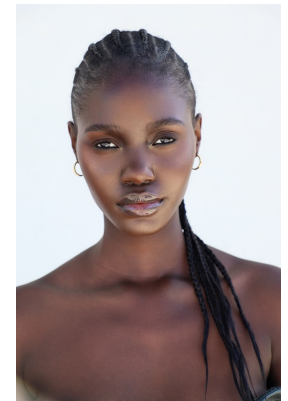

# BOSS MODELS

JOHANNESBURG

## SINHLE BENSIDE

Height: 175cm Bust: 82cm Waist: 61cm Hips: 87cm Shoe: 5.5 UK Hair: Black Eyes: Black