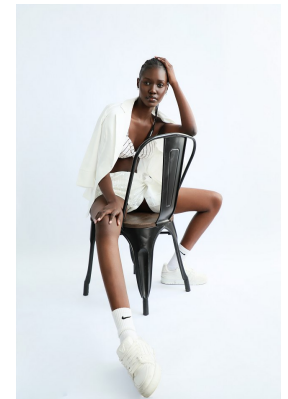

# BOSS MODELS

JOHANNESBURG

## SINHLE BENSIDE

Height: 175cm Bust: 82cm Waist: 61cm Hips: 87cm Shoe: 5.5 UK Hair: Black Eyes: Black