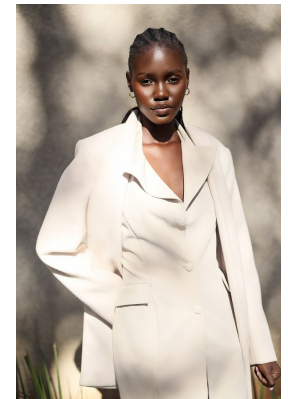

BOSS MODELS

JOHANNESBURG

SINHLE BENSIDE

Height: 175cm Bust: 82cm Waist: 61cm Hips: 87cm Shoe: 5.5 UK Hair: Black Eyes: Black

BOSS MODELS

JOHANNESBURG

SINHLE BENSIDE

Height: 175cm Bust: 82cm Waist: 61cm Hips: 87cm Shoe: 5.5 UK Hair: Black Eyes: Black

BOSS MODELS

JOHANNESBURG

SINHLE BENSIDE

Height: 175cm Bust: 82cm Waist: 61cm Hips: 87cm Shoe: 5.5 UK Hair: Black Eyes: Black