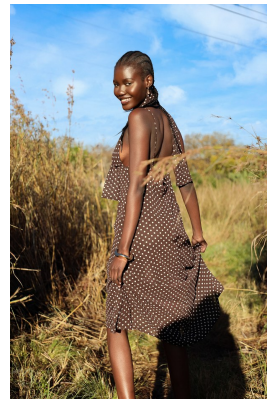

# BOSS MODELS

JOHANNESBURG

## SINHLE BENSIDE

Height: 175cm Bust: 82cm Waist: 61cm Hips: 87cm Shoe: 5.5 UK Hair: Black Eyes: Black