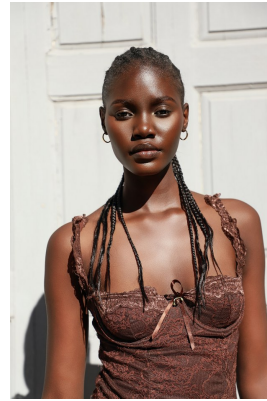

BOSS MODELS

JOHANNESBURG

SINHLE BENSIDE

Height: 175cm Bust: 82cm Waist: 61cm Hips: 87cm Shoe: 5.5 UK Hair: Black Eyes: Black