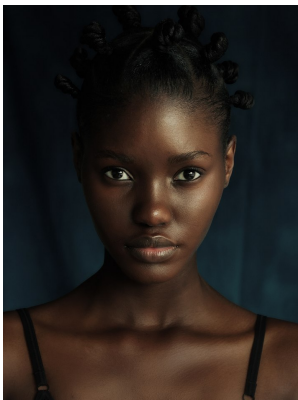

BOSS MODELS

JOHANNESBURG

SINHLE BENSIDE

Height: 175cm Bust: 82cm Waist: 61cm Hips: 87cm Shoe: 5.5 UK Hair: Black Eyes: Black

BOSS MODELS

JOHANNESBURG

SINHLE BENSIDE

Height: 175cm Bust: 82cm Waist: 61cm Hips: 87cm Shoe: 5.5 UK Hair: Black Eyes: Black

BOSS MODELS

JOHANNESBURG

SINHLE BENSIDE

Height: 175cm Bust: 82cm Waist: 61cm Hips: 87cm Shoe: 5.5 UK Hair: Black Eyes: Black