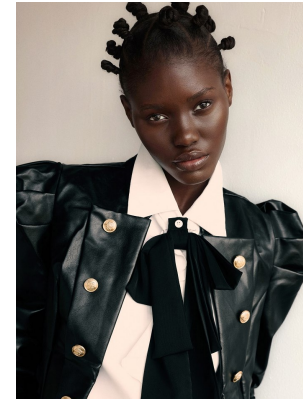

BOSS MODELS

JOHANNESBURG

SINHLE BENSIDE

Height: 175cm Bust: 82cm Waist: 61cm Hips: 87cm Shoe: 5.5 UK Hair: Black Eyes: Black

BOSS MODELS

JOHANNESBURG

SINHLE BENSIDE

Height: 175cm Bust: 82cm Waist: 61cm Hips: 87cm Shoe: 5.5 UK Hair: Black Eyes: Black

BOSS MODELS

JOHANNESBURG

SINHLE BENSIDE

Height: 175cm Bust: 82cm Waist: 61cm Hips: 87cm Shoe: 5.5 UK Hair: Black Eyes: Black