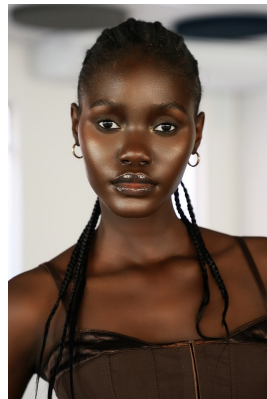

BOSS MODELS

JOHANNESBURG

SINHLE BENSIDE

Height: 175cm Bust: 82cm Waist: 61cm Hips: 87cm Shoe: 5.5 UK Hair: Black Eyes: Black

BOSS MODELS

JOHANNESBURG

SINHLE BENSIDE

Height: 175cm Bust: 82cm Waist: 61cm Hips: 87cm Shoe: 5.5 UK Hair: Black Eyes: Black

BOSS MODELS

JOHANNESBURG

SINHLE BENSIDE

Height: 175cm Bust: 82cm Waist: 61cm Hips: 87cm Shoe: 5.5 UK Hair: Black Eyes: Black