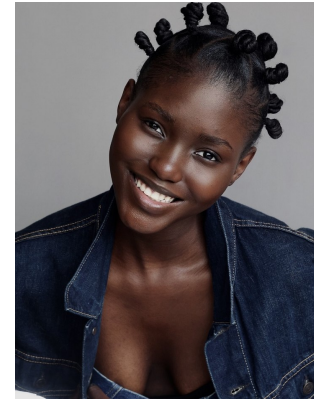

BOSS MODELS

JOHANNESBURG

SINHLE BENSIDE

Height: 175cm Bust: 82cm Waist: 61cm Hips: 87cm Shoe: 5.5 UK Hair: Black Eyes: Black

BOSS MODELS

JOHANNESBURG

SINHLE BENSIDE

Height: 175cm Bust: 82cm Waist: 61cm Hips: 87cm Shoe: 5.5 UK Hair: Black Eyes: Black

BOSS MODELS

JOHANNESBURG

SINHLE BENSIDE

Height: 175cm Bust: 82cm Waist: 61cm Hips: 87cm Shoe: 5.5 UK Hair: Black Eyes: Black