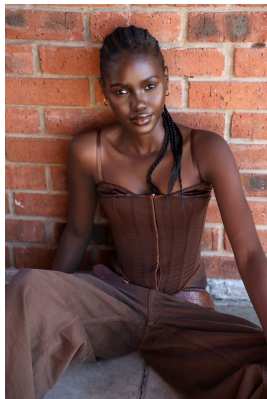

BOSS MODELS

JOHANNESBURG

SINHLE BENSIDE

Height: 175cm Bust: 82cm Waist: 61cm Hips: 87cm Shoe: 5.5 UK Hair: Black Eyes: Black

BOSS MODELS

JOHANNESBURG

SINHLE BENSIDE

Height: 175cm Bust: 82cm Waist: 61cm Hips: 87cm Shoe: 5.5 UK Hair: Black Eyes: Black

BOSS MODELS

JOHANNESBURG

SINHLE BENSIDE

Height: 175cm Bust: 82cm Waist: 61cm Hips: 87cm Shoe: 5.5 UK Hair: Black Eyes: Black