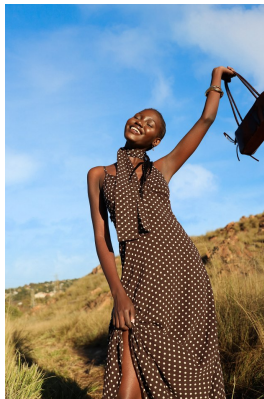

# BOSS MODELS

JOHANNESBURG

## SINHLE BENSIDE

Height: 175cm Bust: 82cm Waist: 61cm Hips: 87cm Shoe: 5.5 UK Hair: Black Eyes: Black