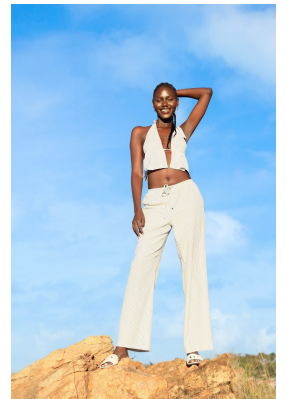

BOSS MODELS

JOHANNESBURG

SINHLE BENSIDE

Height: 175cm Bust: 82cm Waist: 61cm Hips: 87cm Shoe: 5.5 UK Hair: Black Eyes: Black

BOSS MODELS

JOHANNESBURG

SINHLE BENSIDE

Height: 175cm Bust: 82cm Waist: 61cm Hips: 87cm Shoe: 5.5 UK Hair: Black Eyes: Black

BOSS MODELS

JOHANNESBURG

SINHLE BENSIDE

Height: 175cm Bust: 82cm Waist: 61cm Hips: 87cm Shoe: 5.5 UK Hair: Black Eyes: Black