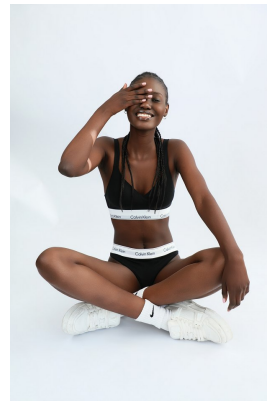

# BOSS MODELS

JOHANNESBURG

## SINHLE BENSIDE

Height: 175cm Bust: 82cm Waist: 61cm Hips: 87cm Shoe: 5.5 UK Hair: Black Eyes: Black