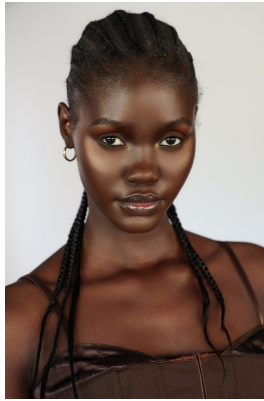

BOSS MODELS

JOHANNESBURG

SINHLE BENSIDE

Height: 175cm Bust: 82cm Waist: 61cm Hips: 87cm Shoe: 5.5 UK Hair: Black Eyes: Black

BOSS MODELS

JOHANNESBURG

SINHLE BENSIDE

Height: 175cm Bust: 82cm Waist: 61cm Hips: 87cm Shoe: 5.5 UK Hair: Black Eyes: Black

BOSS MODELS

JOHANNESBURG

SINHLE BENSIDE

Height: 175cm Bust: 82cm Waist: 61cm Hips: 87cm Shoe: 5.5 UK Hair: Black Eyes: Black