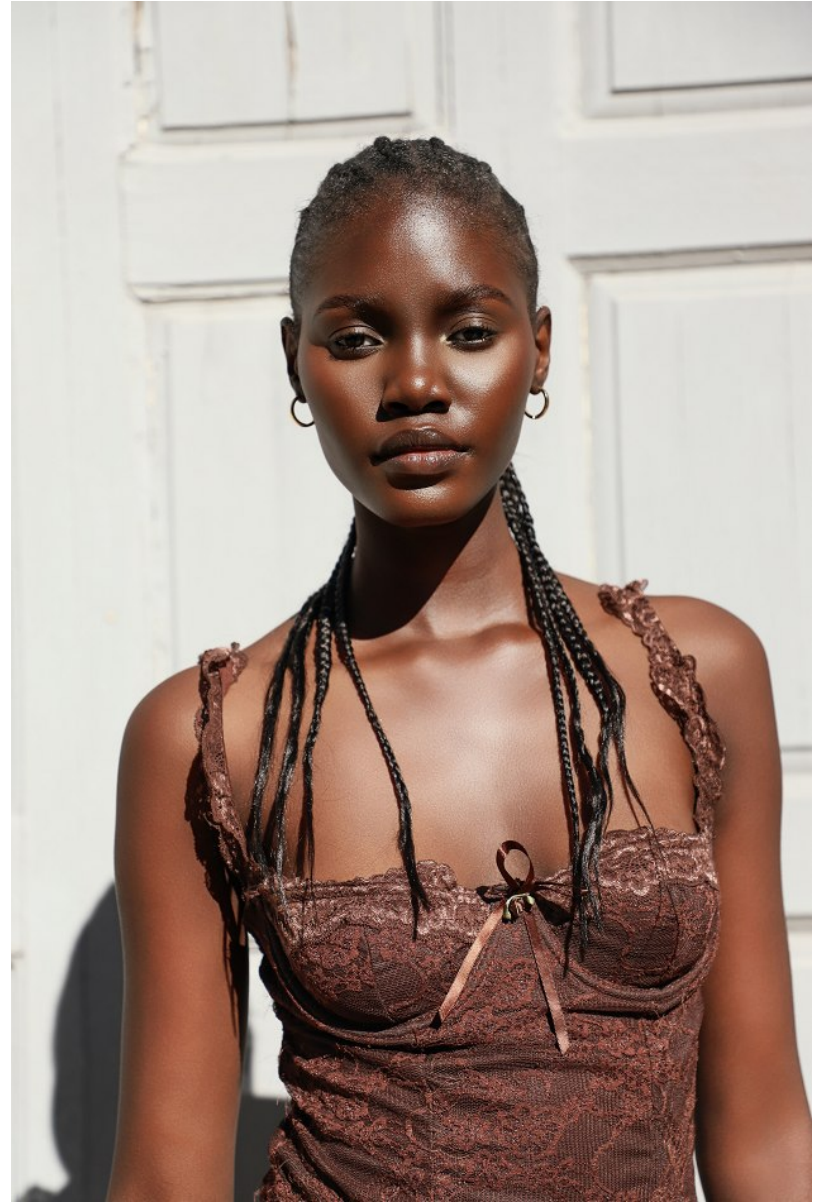

BOSS MODELS

JOHANNESBURG

SINHLE BENSIDE

Height: 175cm Bust: 82cm Waist: 61cm Hips: 87cm Shoe: 5.5 UK Hair: Black Eyes: Black

BOSS MODELS

JOHANNESBURG

SINHLE BENSIDE

Height: 175cm Bust: 82cm Waist: 61cm Hips: 87cm Shoe: 5.5 UK Hair: Black Eyes: Black