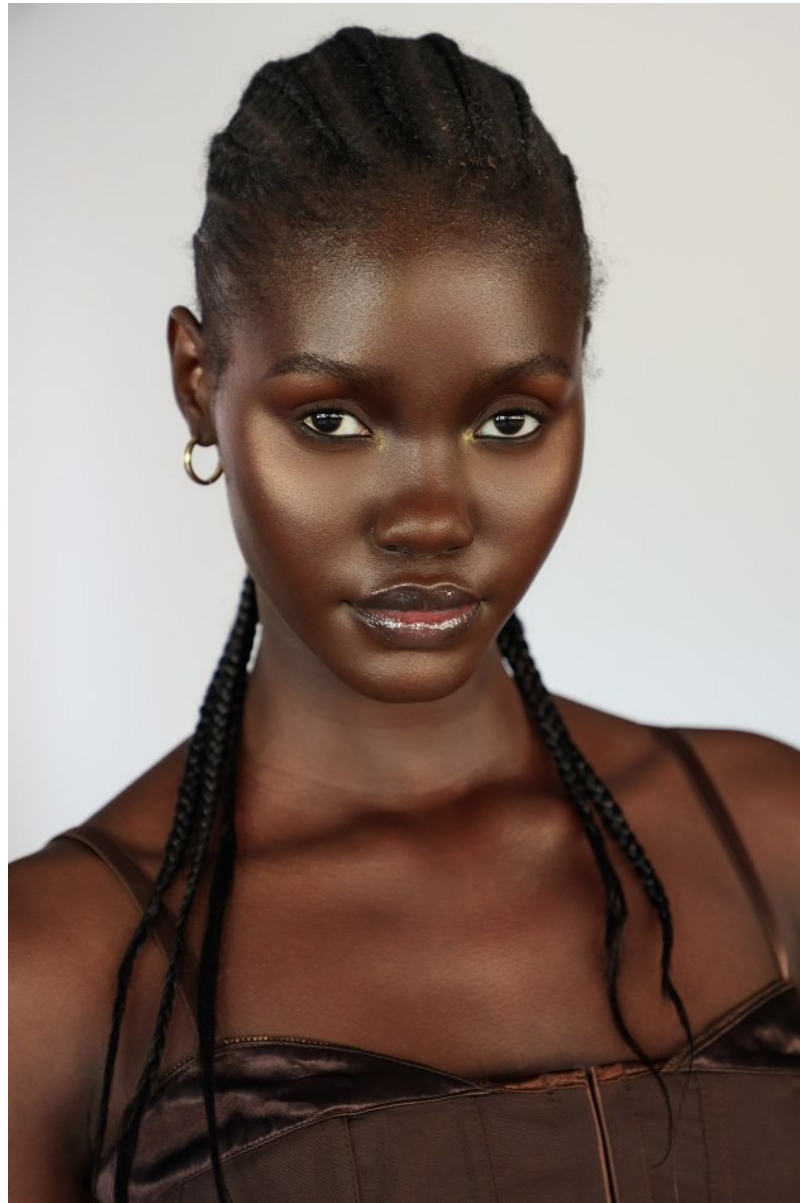

BOSS MODELS

JOHANNESBURG

SINHLE BENSIDE

Height: 175cm Bust: 82cm Waist: 61cm Hips: 87cm Shoe: 5.5 UK Hair: Black Eyes: Black

BOSS MODELS

JOHANNESBURG

SINHLE BENSIDE

Height: 175cm Bust: 82cm Waist: 61cm Hips: 87cm Shoe: 5.5 UK Hair: Black Eyes: Black