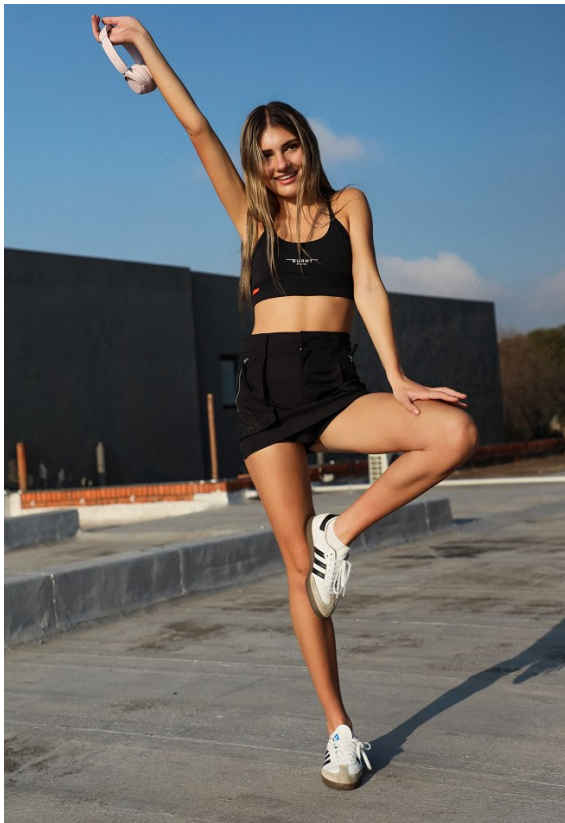

BOSS MODELS

JOHANNESBURG

JESSE JOHNSON

Height: 178cm Bust: 85cm Waist: 72cm Hips: 90cm Shoe: 7.5 UK Hair: Brown Eyes: Brown

BOSS MODELS

JOHANNESBURG

JESSE JOHNSON

Height: 178cm Bust: 85cm Waist: 72cm Hips: 90cm Shoe: 7.5 UK Hair: Brown Eyes: Brown