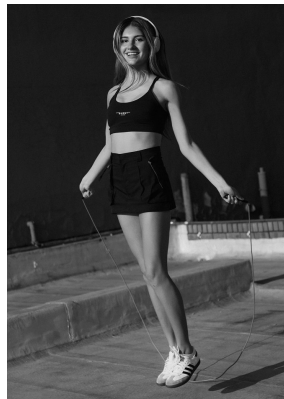

BOSS MODELS

JOHANNESBURG

JESSE JOHNSON

Height: 178cm Bust: 85cm Waist: 72cm Hips: 90cm Shoe: 7.5 UK Hair: Brown Eyes: Brown

BOSS MODELS

JOHANNESBURG

JESSE JOHNSON

Height: 178cm Bust: 85cm Waist: 72cm Hips: 90cm Shoe: 7.5 UK Hair: Brown Eyes: Brown

BOSS MODELS

JOHANNESBURG

JESSE JOHNSON

Height: 178cm Bust: 85cm Waist: 72cm Hips: 90cm Shoe: 7.5 UK Hair: Brown Eyes: Brown