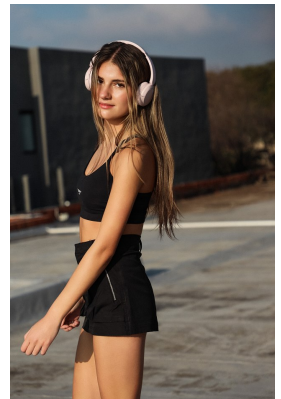

BOSS MODELS

JOHANNESBURG

JESSE JOHNSON

Height: 178cm Bust: 85cm Waist: 72cm Hips: 90cm Shoe: 7.5 UK Hair: Brown Eyes: Brown

BOSS MODELS

JOHANNESBURG

JESSE JOHNSON

Height: 178cm Bust: 85cm Waist: 72cm Hips: 90cm Shoe: 7.5 UK Hair: Brown Eyes: Brown

BOSS MODELS

JOHANNESBURG

JESSE JOHNSON

Height: 178cm Bust: 85cm Waist: 72cm Hips: 90cm Shoe: 7.5 UK Hair: Brown Eyes: Brown