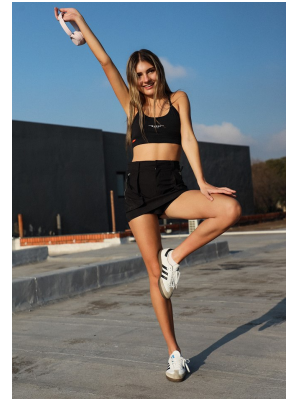

BOSS MODELS

JOHANNESBURG

JESSE JOHNSON

Height: 178cm Bust: 85cm Waist: 72cm Hips: 90cm Shoe: 7.5 UK Hair: Brown Eyes: Brown

BOSS MODELS

JOHANNESBURG

JESSE JOHNSON

Height: 178cm Bust: 85cm Waist: 72cm Hips: 90cm Shoe: 7.5 UK Hair: Brown Eyes: Brown

BOSS MODELS

JOHANNESBURG

JESSE JOHNSON

Height: 178cm Bust: 85cm Waist: 72cm Hips: 90cm Shoe: 7.5 UK Hair: Brown Eyes: Brown