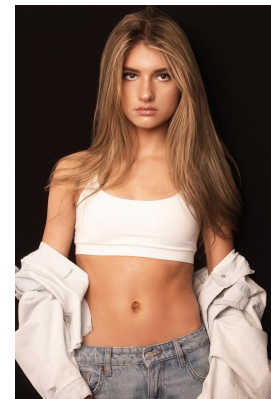

BOSS MODELS

JOHANNESBURG

JESSE JOHNSON

Height: 178cm Bust: 85cm Waist: 72cm Hips: 90cm Shoe: 7.5 UK Hair: Brown Eyes: Brown

BOSS MODELS

JOHANNESBURG

JESSE JOHNSON

Height: 178cm Bust: 85cm Waist: 72cm Hips: 90cm Shoe: 7.5 UK Hair: Brown Eyes: Brown

BOSS MODELS

JOHANNESBURG

JESSE JOHNSON

Height: 178cm Bust: 85cm Waist: 72cm Hips: 90cm Shoe: 7.5 UK Hair: Brown Eyes: Brown