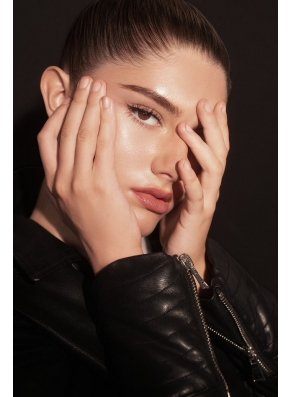

BOSS MODELS

JOHANNESBURG

JESSE JOHNSON

Height: 178cm Bust: 85cm Waist: 72cm Hips: 90cm Shoe: 7.5 UK Hair: Brown Eyes: Brown

BOSS MODELS

JOHANNESBURG

JESSE JOHNSON

Height: 178cm Bust: 85cm Waist: 72cm Hips: 90cm Shoe: 7.5 UK Hair: Brown Eyes: Brown

BOSS MODELS

JOHANNESBURG

JESSE JOHNSON

Height: 178cm Bust: 85cm Waist: 72cm Hips: 90cm Shoe: 7.5 UK Hair: Brown Eyes: Brown