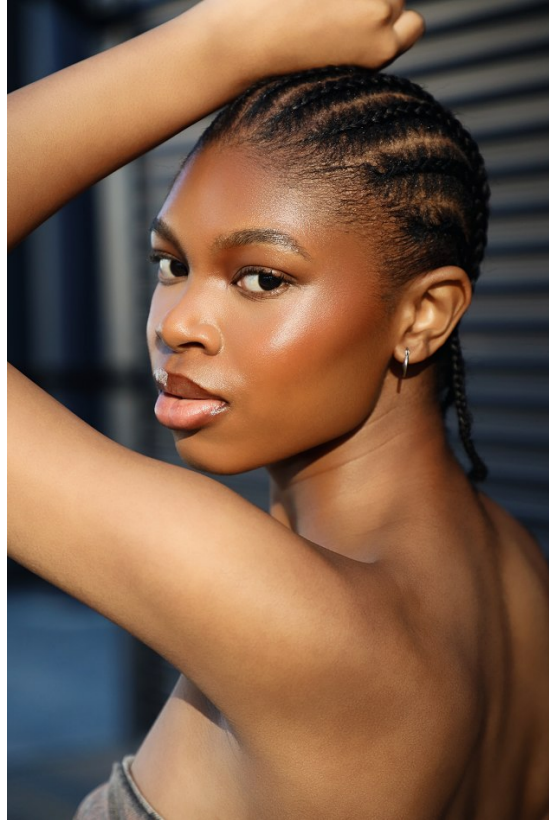

# BOSS MODELS

JOHANNESBURG

AKHONA XABA

Height: 176cm Bust: 82cm Waist: 67cm Hips: 92cm Shoe: 7 UK Hair: Black Eyes: Dark Brown