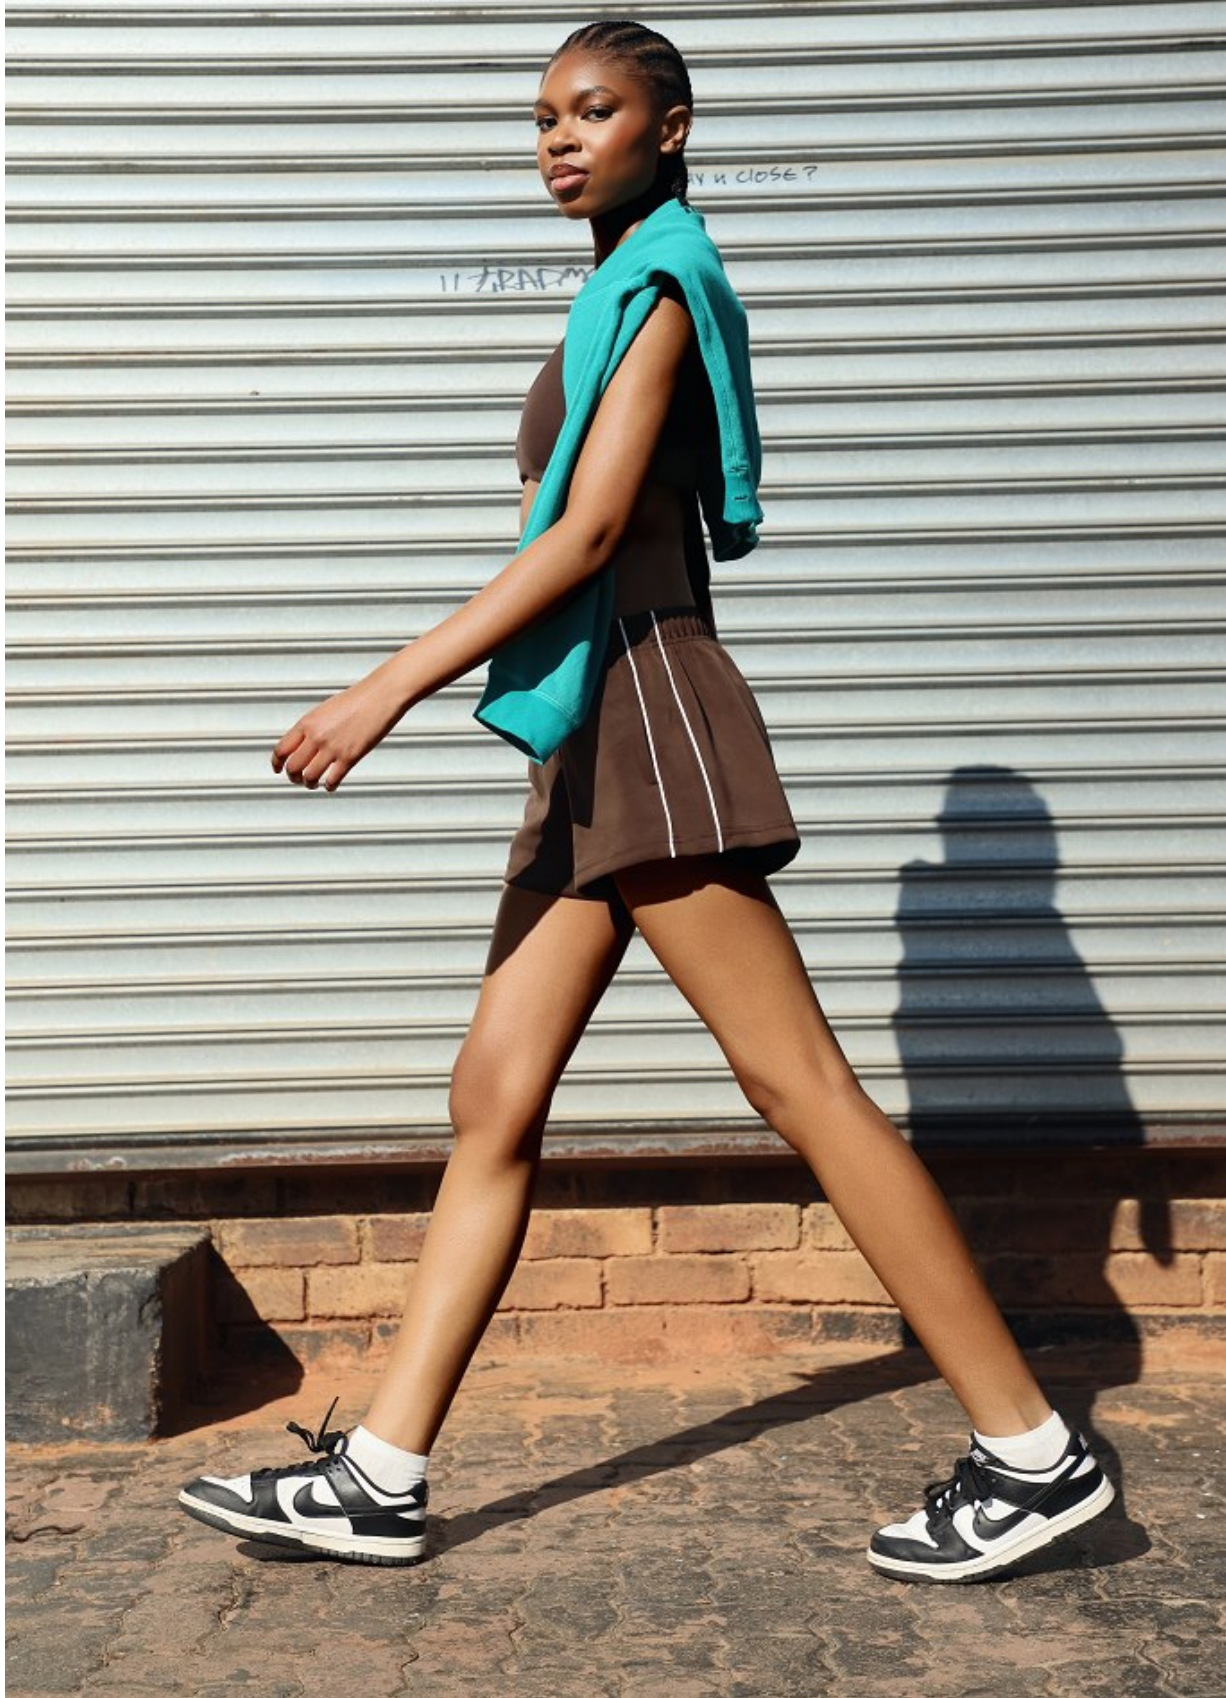

BOSS MODELS

JOHANNESBURG

AKHONA XABA

Height: 176cm Bust: 82cm Waist: 67cm Hips: 92cm Shoe: 7 UK Hair: Black Eyes: Dark Brown