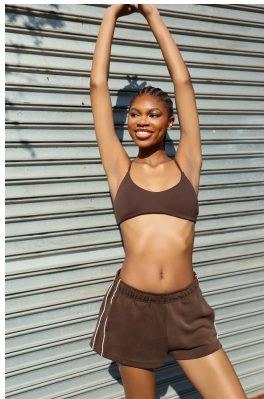

BOSS MODELS

JOHANNESBURG

AKHONA XABA

Height: 176cm Bust: 82cm Waist: 67cm Hips: 92cm Shoe: 7 UK Hair: Black Eyes: Dark Brown

BOSS MODELS

JOHANNESBURG

AKHONA XABA

Height: 176cm Bust: 82cm Waist: 67cm Hips: 92cm Shoe: 7 UK Hair: Black Eyes: Dark Brown