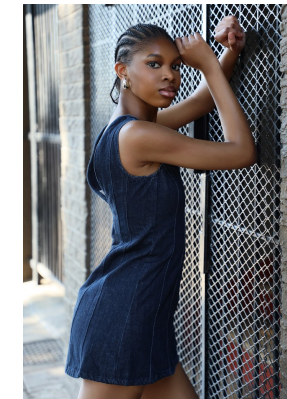

BOSS MODELS

JOHANNESBURG

AKHONA XABA

Height: 176cm Bust: 82cm Waist: 67cm Hips: 92cm Shoe: 7 UK Hair: Black Eyes: Dark Brown

BOSS MODELS

JOHANNESBURG

AKHONA XABA

Height: 176cm Bust: 82cm Waist: 67cm Hips: 92cm Shoe: 7 UK Hair: Black Eyes: Dark Brown