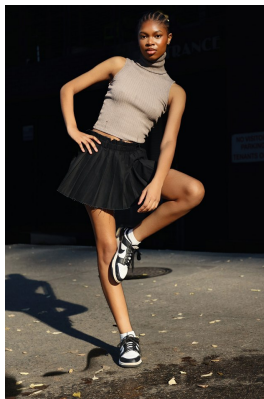

BOSS MODELS

JOHANNESBURG

AKHONA XABA

Height: 176cm Bust: 82cm Waist: 67cm Hips: 92cm Shoe: 7 UK Hair: Black Eyes: Dark Brown

BOSS MODELS

JOHANNESBURG

AKHONA XABA

Height: 176cm Bust: 82cm Waist: 67cm Hips: 92cm Shoe: 7 UK Hair: Black Eyes: Dark Brown