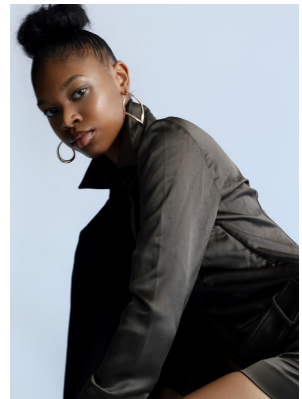

BOSS MODELS

JOHANNESBURG

AKHONA XABA

Height: 176cm Bust: 82cm Waist: 67cm Hips: 92cm Shoe: 7 UK Hair: Black Eyes: Dark Brown

BOSS MODELS

JOHANNESBURG

AKHONA XABA

Height: 176cm Bust: 82cm Waist: 67cm Hips: 92cm Shoe: 7 UK Hair: Black Eyes: Dark Brown