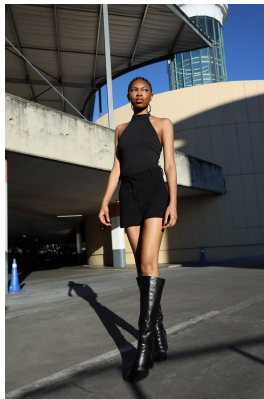

BOSS MODELS

JOHANNESBURG

AKHONA XABA

Height: 176cm Bust: 82cm Waist: 67cm Hips: 92cm Shoe: 7 UK Hair: Black Eyes: Dark Brown

BOSS MODELS

JOHANNESBURG

AKHONA XABA

Height: 176cm Bust: 82cm Waist: 67cm Hips: 92cm Shoe: 7 UK Hair: Black Eyes: Dark Brown