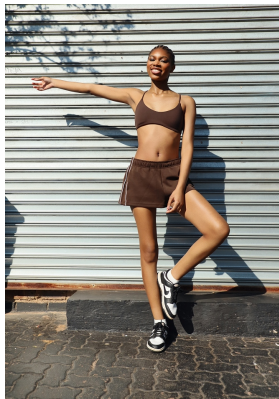

BOSS MODELS

JOHANNESBURG

AKHONA XABA

Height: 176cm Bust: 82cm Waist: 67cm Hips: 92cm Shoe: 7 UK Hair: Black Eyes: Dark Brown

BOSS MODELS

JOHANNESBURG

AKHONA XABA

Height: 176cm Bust: 82cm Waist: 67cm Hips: 92cm Shoe: 7 UK Hair: Black Eyes: Dark Brown