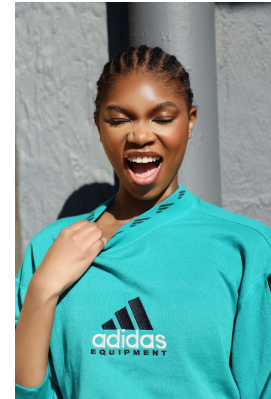

BOSS MODELS

JOHANNESBURG

AKHONA XABA

Height: 176cm Bust: 82cm Waist: 67cm Hips: 92cm Shoe: 7 UK Hair: Black Eyes: Dark Brown

BOSS MODELS

JOHANNESBURG

AKHONA XABA

Height: 176cm Bust: 82cm Waist: 67cm Hips: 92cm Shoe: 7 UK Hair: Black Eyes: Dark Brown