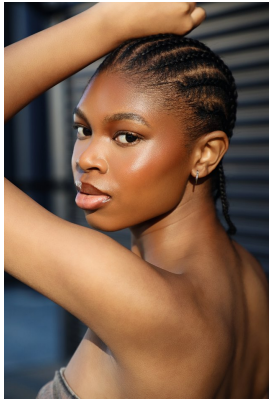

BOSS MODELS

JOHANNESBURG

AKHONA XABA

Height: 176cm Bust: 82cm Waist: 67cm Hips: 92cm Shoe: 7 UK Hair: Black Eyes: Dark Brown

BOSS MODELS

JOHANNESBURG

AKHONA XABA

Height: 176cm Bust: 82cm Waist: 67cm Hips: 92cm Shoe: 7 UK Hair: Black Eyes: Dark Brown