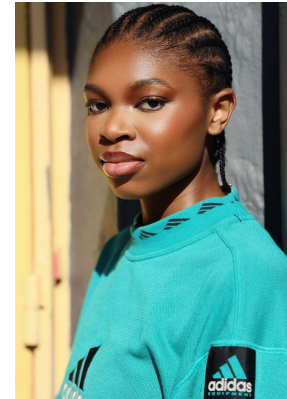

BOSS MODELS

JOHANNESBURG

AKHONA XABA

Height: 176cm Bust: 82cm Waist: 67cm Hips: 92cm Shoe: 7 UK Hair: Black Eyes: Dark Brown

BOSS MODELS

JOHANNESBURG

AKHONA XABA

Height: 176cm Bust: 82cm Waist: 67cm Hips: 92cm Shoe: 7 UK Hair: Black Eyes: Dark Brown