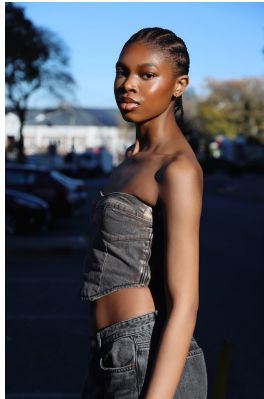

BOSS MODELS

JOHANNESBURG

AKHONA XABA

Height: 176cm Bust: 82cm Waist: 67cm Hips: 92cm Shoe: 7 UK Hair: Black Eyes: Dark Brown

BOSS MODELS

JOHANNESBURG

AKHONA XABA

Height: 176cm Bust: 82cm Waist: 67cm Hips: 92cm Shoe: 7 UK Hair: Black Eyes: Dark Brown