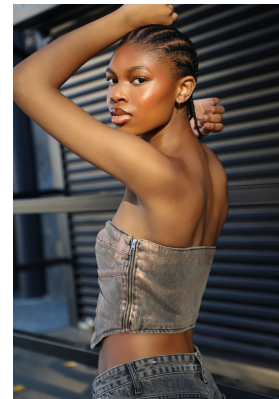

BOSS MODELS

JOHANNESBURG

AKHONA XABA

Height: 176cm Bust: 82cm Waist: 67cm Hips: 92cm Shoe: 7 UK Hair: Black Eyes: Dark Brown

BOSS MODELS

JOHANNESBURG

AKHONA XABA

Height: 176cm Bust: 82cm Waist: 67cm Hips: 92cm Shoe: 7 UK Hair: Black Eyes: Dark Brown