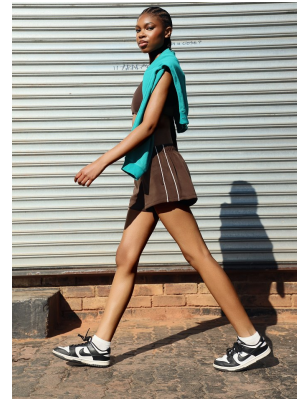

BOSS MODELS

JOHANNESBURG

AKHONA XABA

Height: 176cm Bust: 82cm Waist: 67cm Hips: 92cm Shoe: 7 UK Hair: Black Eyes: Dark Brown

BOSS MODELS

JOHANNESBURG

AKHONA XABA

Height: 176cm Bust: 82cm Waist: 67cm Hips: 92cm Shoe: 7 UK Hair: Black Eyes: Dark Brown