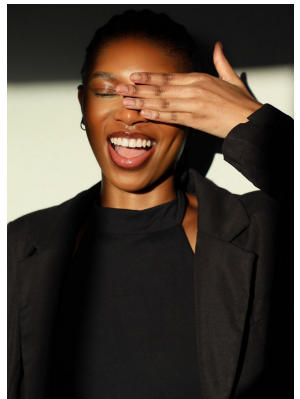

BOSS MODELS

JOHANNESBURG

AKHONA XABA

Height: 176cm Bust: 82cm Waist: 67cm Hips: 92cm Shoe: 7 UK Hair: Black Eyes: Dark Brown

BOSS MODELS

JOHANNESBURG

AKHONA XABA

Height: 176cm Bust: 82cm Waist: 67cm Hips: 92cm Shoe: 7 UK Hair: Black Eyes: Dark Brown