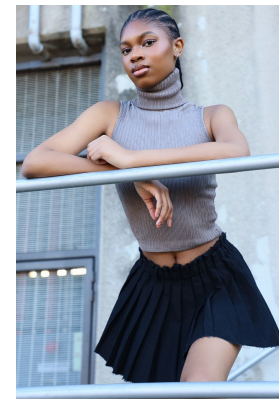

BOSS MODELS

JOHANNESBURG

AKHONA XABA

Height: 176cm Bust: 82cm Waist: 67cm Hips: 92cm Shoe: 7 UK Hair: Black Eyes: Dark Brown

BOSS MODELS

JOHANNESBURG

AKHONA XABA

Height: 176cm Bust: 82cm Waist: 67cm Hips: 92cm Shoe: 7 UK Hair: Black Eyes: Dark Brown