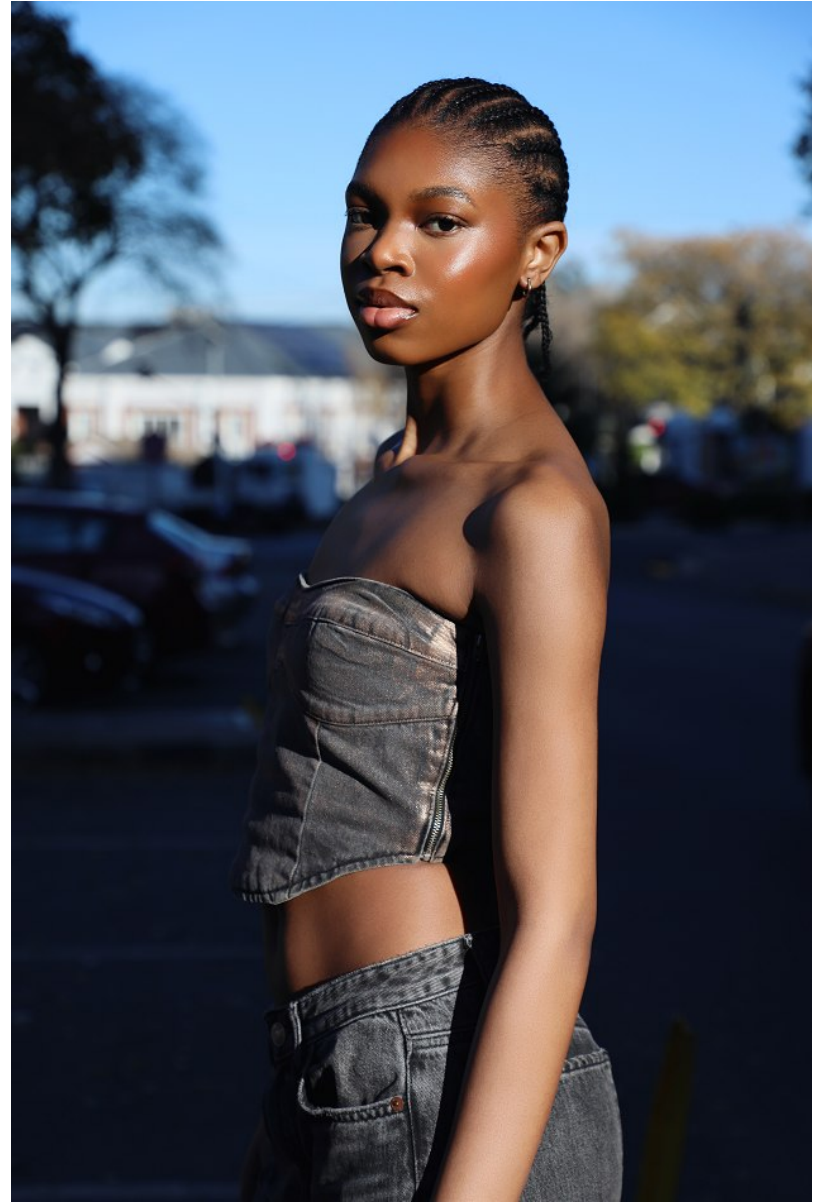

# BOSS MODELS

JOHANNESBURG

AKHONA XABA

Height: 176cm Bust: 82cm Waist: 67cm Hips: 92cm Shoe: 7 UK Hair: Black Eyes: Dark Brown