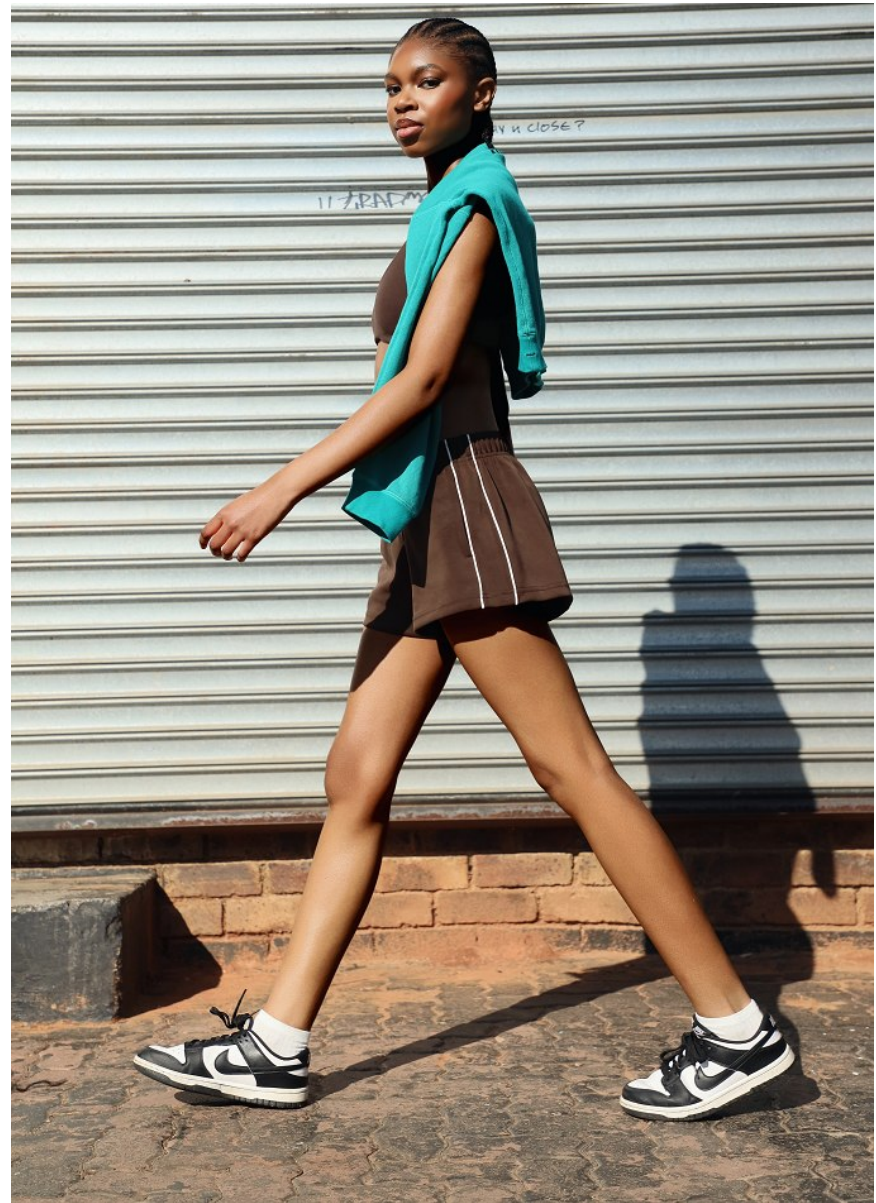

BOSS MODELS

JOHANNESBURG

AKHONA XABA

Height: 176cm Bust: 82cm Waist: 67cm Hips: 92cm Shoe: 7 UK Hair: Black Eyes: Dark Brown