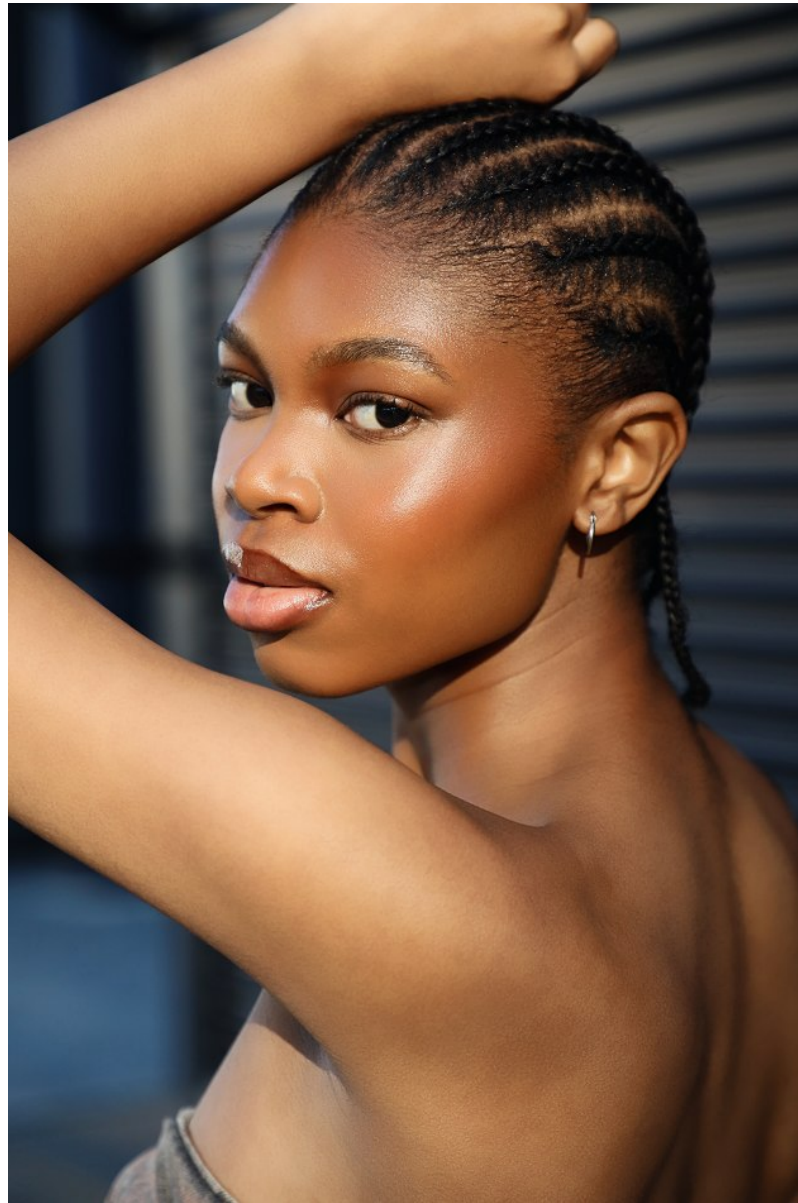

# BOSS MODELS

JOHANNESBURG

AKHONA XABA

Height: 176cm Bust: 82cm Waist: 67cm Hips: 92cm Shoe: 7 UK Hair: Black Eyes: Dark Brown