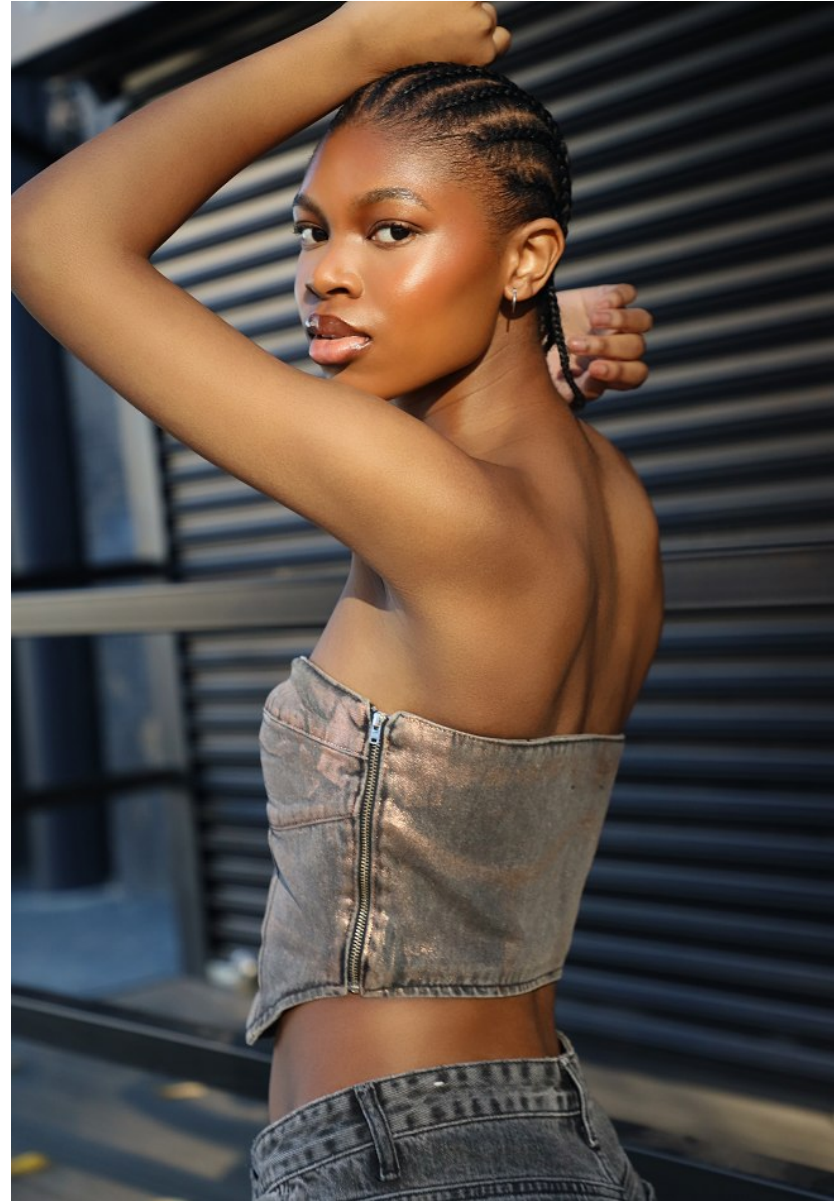

BOSS MODELS

JOHANNESBURG

AKHONA XABA

Height: 176cm Bust: 82cm Waist: 67cm Hips: 92cm Shoe: 7 UK Hair: Black Eyes: Dark Brown