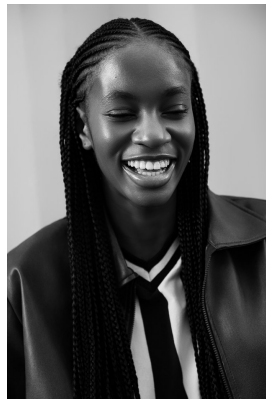

BOSS MODELS

JOHANNESBURG

NTHABISENG SHABANGU

Height: 183cm Bust: 85cm Waist: 65cm Hips: 91cm Shoe: 7 UK Hair: Black Eyes: Brown

BOSS MODELS

JOHANNESBURG

NTHABISENG SHABANGU

Height: 183cm Bust: 85cm Waist: 65cm Hips: 91cm Shoe: 7 UK Hair: Black Eyes: Brown

BOSS MODELS

JOHANNESBURG

NTHABISENG SHABANGU

Height: 183cm Bust: 85cm Waist: 65cm Hips: 91cm Shoe: 7 UK Hair: Black Eyes: Brown