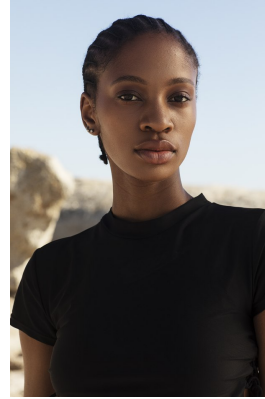

BOSS MODELS

JOHANNESBURG

NTHABISENG SHABANGU

Height: 183cm Bust: 85cm Waist: 65cm Hips: 91cm Shoe: 7 UK Hair: Black Eyes: Brown

BOSS MODELS

JOHANNESBURG

NTHABISENG SHABANGU

Height: 183cm Bust: 85cm Waist: 65cm Hips: 91cm Shoe: 7 UK Hair: Black Eyes: Brown

BOSS MODELS

JOHANNESBURG

NTHABISENG SHABANGU

Height: 183cm Bust: 85cm Waist: 65cm Hips: 91cm Shoe: 7 UK Hair: Black Eyes: Brown