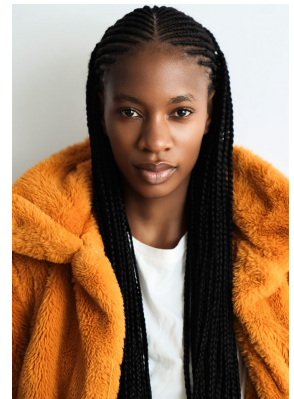

BOSS MODELS

JOHANNESBURG

NTHABISENG SHABANGU

Height: 183cm Bust: 85cm Waist: 65cm Hips: 91cm Shoe: 7 UK Hair: Black Eyes: Brown

BOSS MODELS

JOHANNESBURG

NTHABISENG SHABANGU

Height: 183cm Bust: 85cm Waist: 65cm Hips: 91cm Shoe: 7 UK Hair: Black Eyes: Brown

BOSS MODELS

JOHANNESBURG

NTHABISENG SHABANGU

Height: 183cm Bust: 85cm Waist: 65cm Hips: 91cm Shoe: 7 UK Hair: Black Eyes: Brown