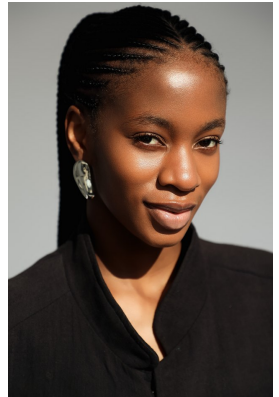

BOSS MODELS

JOHANNESBURG

NTHABISENG SHABANGU

Height: 183cm Bust: 85cm Waist: 65cm Hips: 91cm Shoe: 7 UK Hair: Black Eyes: Brown

BOSS MODELS

JOHANNESBURG

NTHABISENG SHABANGU

Height: 183cm Bust: 85cm Waist: 65cm Hips: 91cm Shoe: 7 UK Hair: Black Eyes: Brown

BOSS MODELS

JOHANNESBURG

NTHABISENG SHABANGU

Height: 183cm Bust: 85cm Waist: 65cm Hips: 91cm Shoe: 7 UK Hair: Black Eyes: Brown