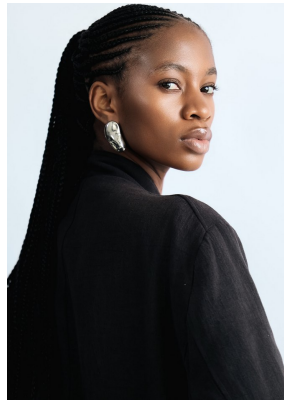

BOSS MODELS

JOHANNESBURG

NTHABISENG SHABANGU

Height: 183cm Bust: 85cm Waist: 65cm Hips: 91cm Shoe: 7 UK Hair: Black Eyes: Brown

BOSS MODELS

JOHANNESBURG

NTHABISENG SHABANGU

Height: 183cm Bust: 85cm Waist: 65cm Hips: 91cm Shoe: 7 UK Hair: Black Eyes: Brown

BOSS MODELS

JOHANNESBURG

NTHABISENG SHABANGU

Height: 183cm Bust: 85cm Waist: 65cm Hips: 91cm Shoe: 7 UK Hair: Black Eyes: Brown