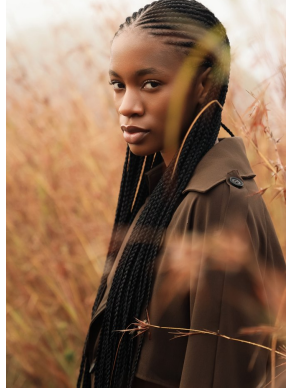

BOSS MODELS

JOHANNESBURG

NTHABISENG SHABANGU

Height: 183cm Bust: 85cm Waist: 65cm Hips: 91cm Shoe: 7 UK Hair: Black Eyes: Brown

BOSS MODELS

JOHANNESBURG

NTHABISENG SHABANGU

Height: 183cm Bust: 85cm Waist: 65cm Hips: 91cm Shoe: 7 UK Hair: Black Eyes: Brown

BOSS MODELS

JOHANNESBURG

NTHABISENG SHABANGU

Height: 183cm Bust: 85cm Waist: 65cm Hips: 91cm Shoe: 7 UK Hair: Black Eyes: Brown