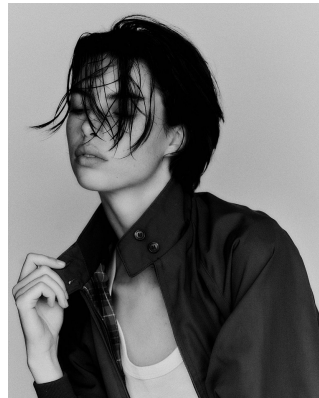

BOSS MODELS

JOHANNESBURG

CANDICE SHEPSTONE

Height: 178cm Bust: 81cm Waist: 61cm Hips: 92cm Shoe: 6 UK Hair: Brown Eyes: Green