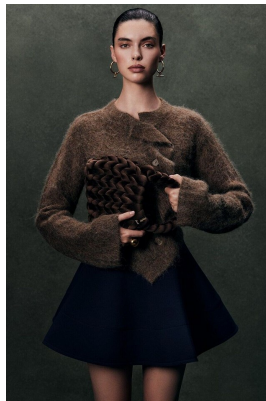

# BOSS MODELS

JOHANNESBURG

## CANDICE SHEPSTONE

Height: 178cm Bust: 81cm Waist: 61cm Hips: 92cm Shoe: 6 UK Hair: Brown Eyes: Green