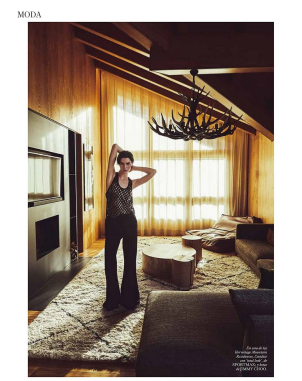

# BOSS MODELS

JOHANNESBURG

## CANDICE SHEPSTONE

Height: 178cm Bust: 81cm Waist: 61cm Hips: 92cm Shoe: 6 UK Hair: Brown Eyes: Green