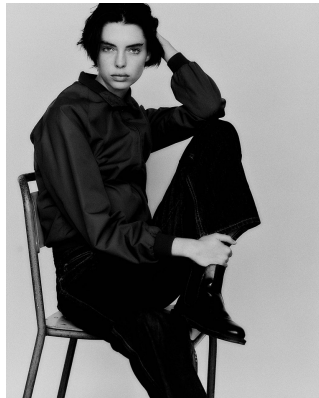

# BOSS MODELS

JOHANNESBURG

## CANDICE SHEPSTONE

Height: 178cm Bust: 81cm Waist: 61cm Hips: 92cm Shoe: 6 UK Hair: Brown Eyes: Green