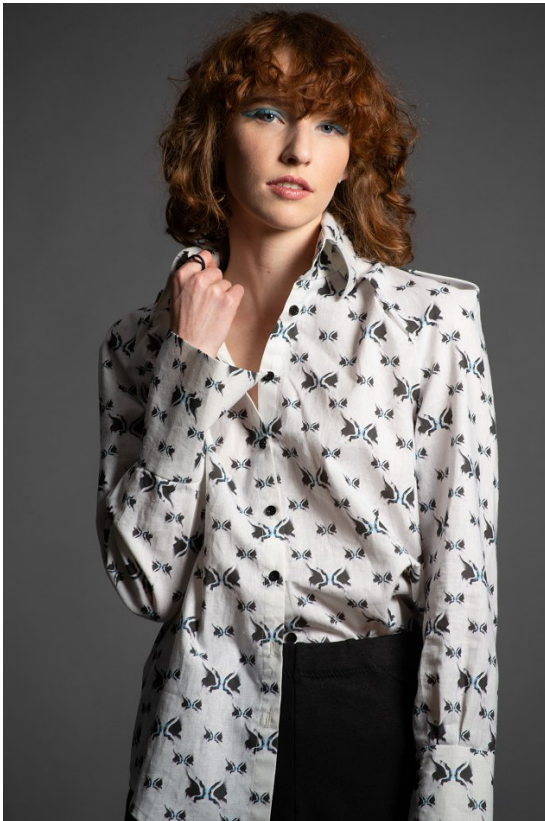

BOSS MODELS

JOHANNESBURG

MIECKE VENTER

Height: 175cm Bust: 83cm Waist: 62cm Hips: 94cm Shoe: 6 UK Hair: Red Eyes: Blue

BOSS MODELS

JOHANNESBURG

MIECKE VENTER

Height: 175cm Bust: 83cm Waist: 62cm Hips: 94cm Shoe: 6 UK Hair: Red Eyes: Blue