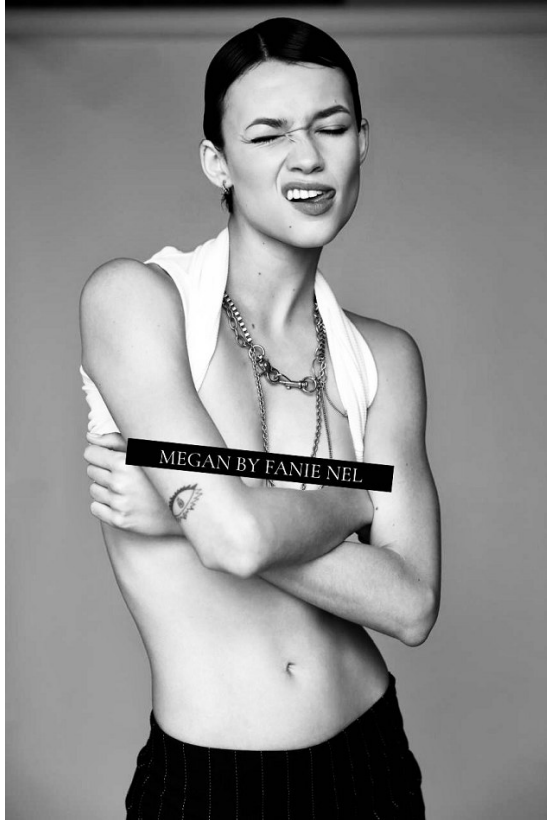

BOSS MODELS

JOHANNESBURG

MEGAN PAT

Height: 176cm Bust: 80cm Waist: 60cm Hips: 90cm Shoe: 6 UK Hair: Black Eyes: Green

BOSS MODELS

JOHANNESBURG

MEGAN PAT

Height: 176cm Bust: 80cm Waist: 60cm Hips: 90cm Shoe: 6 UK Hair: Black Eyes: Green