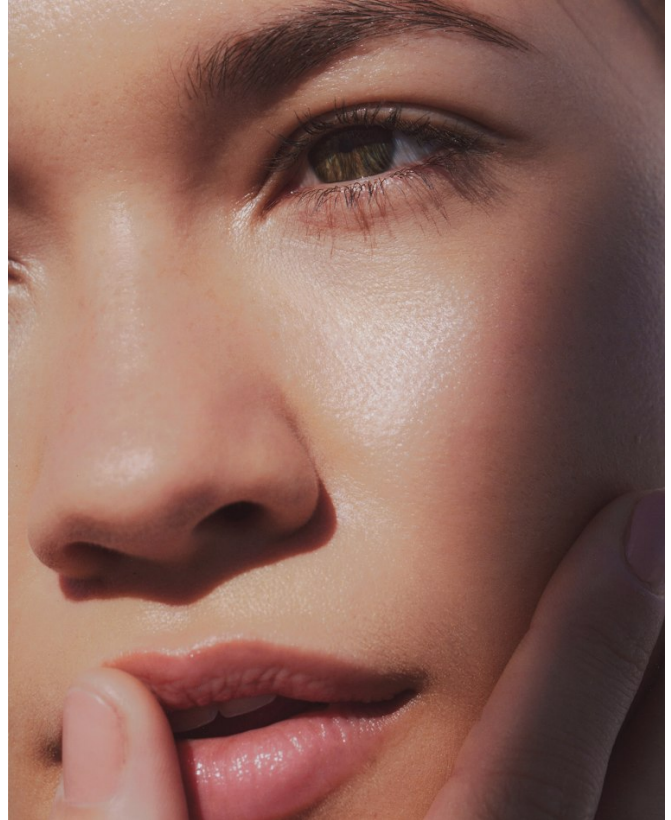

BOSS MODELS

JOHANNESBURG

MEGAN PAT

Height: 176cm Bust: 80cm Waist: 60cm Hips: 90cm Shoe: 6 UK Hair: Black Eyes: Green