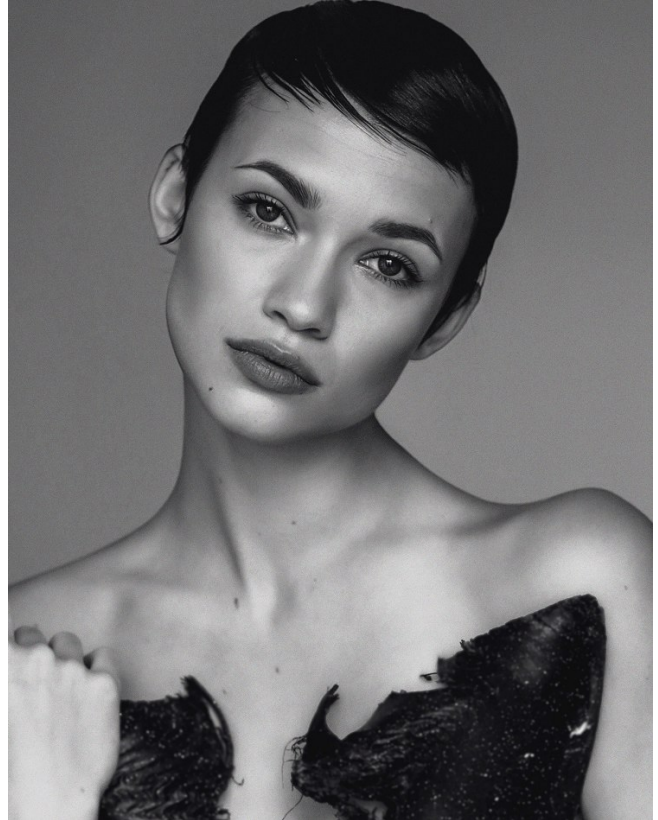

BOSS MODELS

JOHANNESBURG

MEGAN PAT

Height: 176cm Bust: 80cm Waist: 60cm Hips: 90cm Shoe: 6 UK Hair: Black Eyes: Green

BOSS MODELS

JOHANNESBURG

MEGAN PAT

Height: 176cm Bust: 80cm Waist: 60cm Hips: 90cm Shoe: 6 UK Hair: Black Eyes: Green