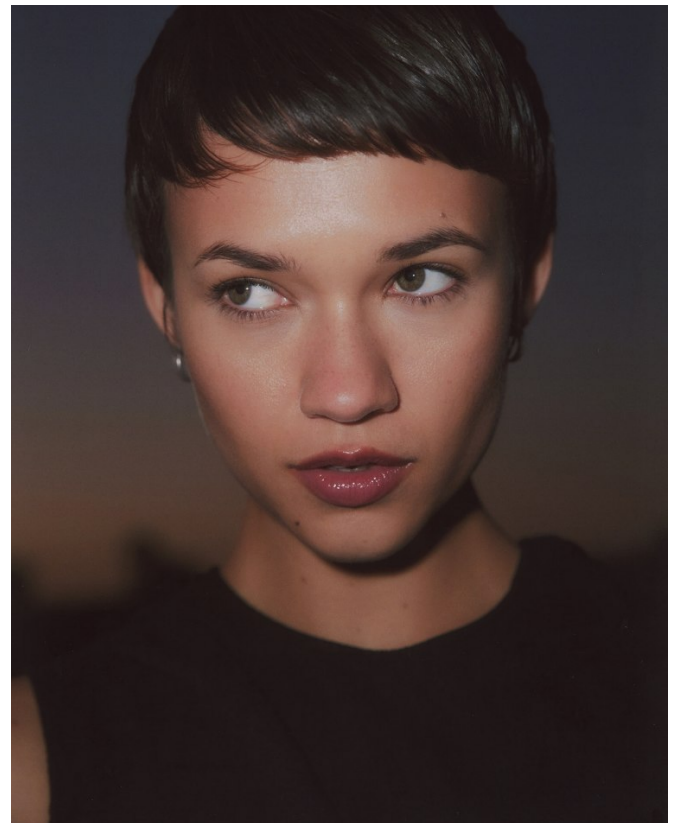

BOSS MODELS

JOHANNESBURG

MEGAN PAT

Height: 176cm Bust: 80cm Waist: 60cm Hips: 90cm Shoe: 6 UK Hair: Black Eyes: Green