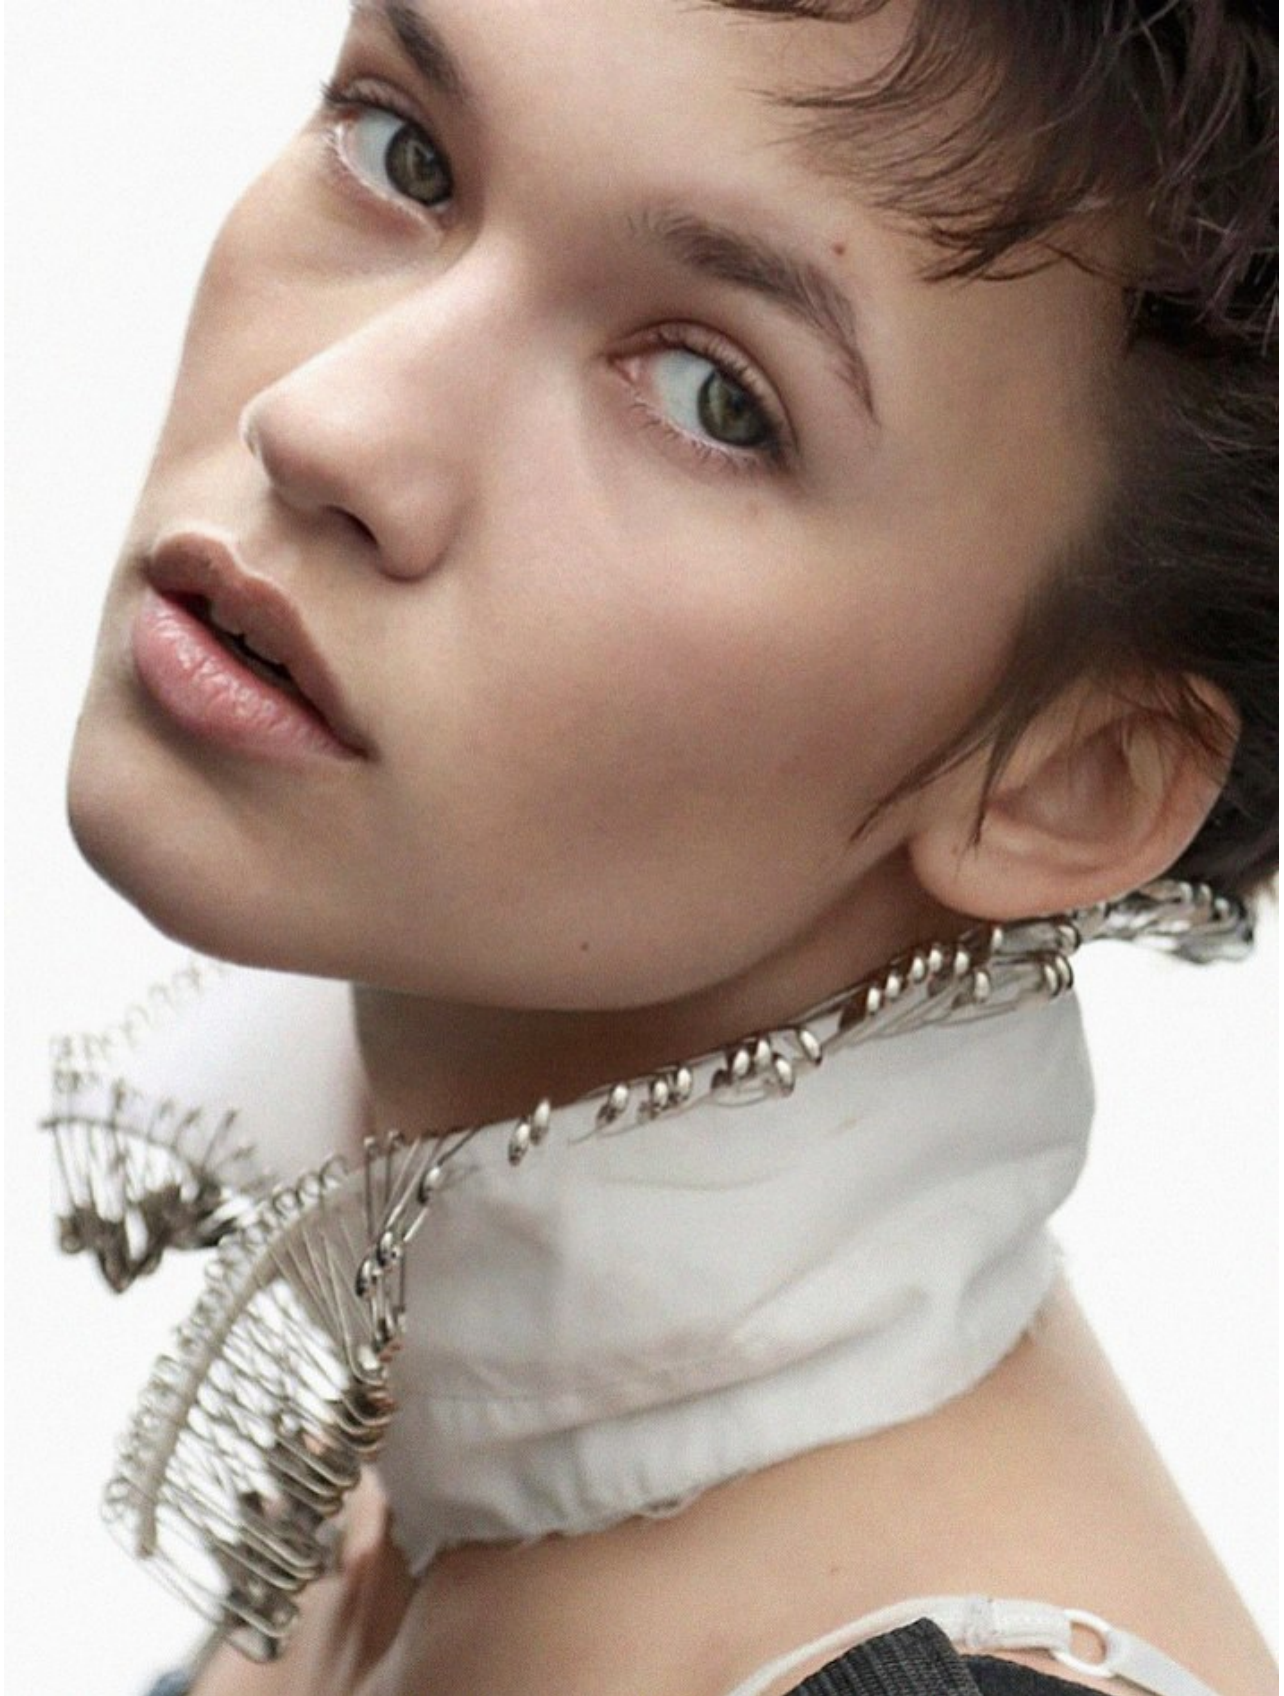

BOSS MODELS

JOHANNESBURG

MEGAN PAT

Height: 176cm Bust: 80cm Waist: 60cm Hips: 90cm Shoe: 6 UK Hair: Black Eyes: Green

BOSS MODELS

JOHANNESBURG

MEGAN PAT

Height: 176cm Bust: 80cm Waist: 60cm Hips: 90cm Shoe: 6 UK Hair: Black Eyes: Green