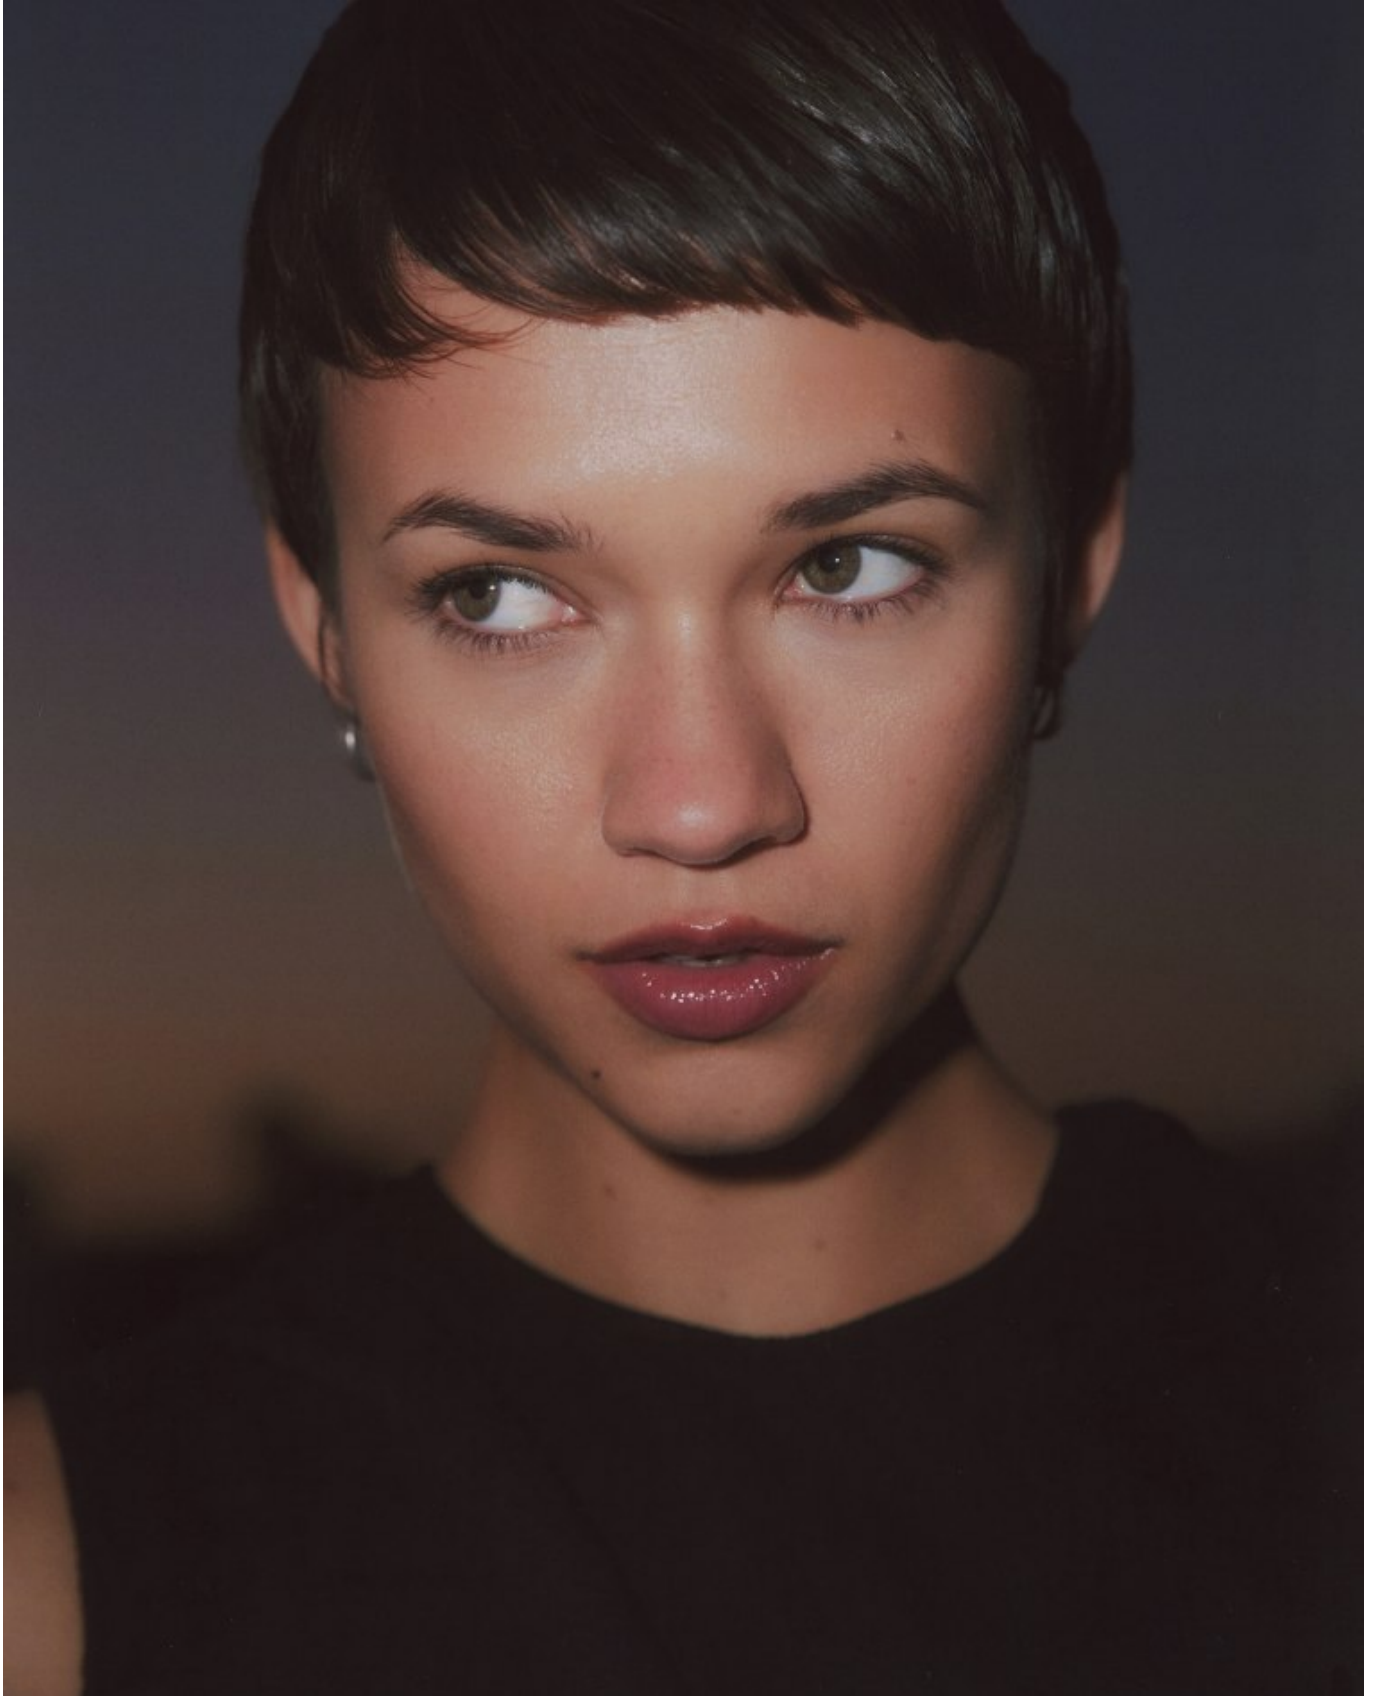

MEGAN PAT

BOSS MODELS

JOHANNESBURG

Height: 176cm Bust: 80cm Waist: 60cm Hips: 90cm Shoe: 6 UK Hair: Black Eyes: Green