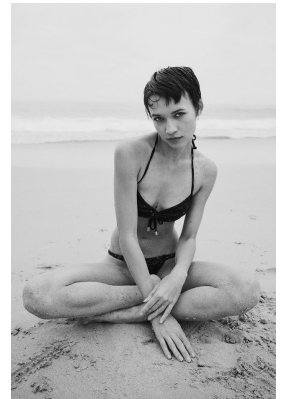

BOSS MODELS

JOHANNESBURG

MEGAN PAT

Height: 176cm Bust: 80cm Waist: 60cm Hips: 90cm Shoe: 6 UK Hair: Black Eyes: Green

BOSS MODELS

JOHANNESBURG

MEGAN PAT

Height: 176cm Bust: 80cm Waist: 60cm Hips: 90cm Shoe: 6 UK Hair: Black Eyes: Green