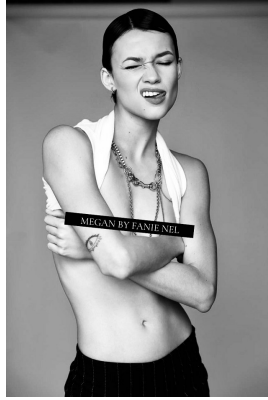

BOSS MODELS

JOHANNESBURG

MEGAN PAT

Height: 176cm Bust: 80cm Waist: 60cm Hips: 90cm Shoe: 6 UK Hair: Black Eyes: Green

BOSS MODELS

JOHANNESBURG

MEGAN PAT

Height: 176cm Bust: 80cm Waist: 60cm Hips: 90cm Shoe: 6 UK Hair: Black Eyes: Green