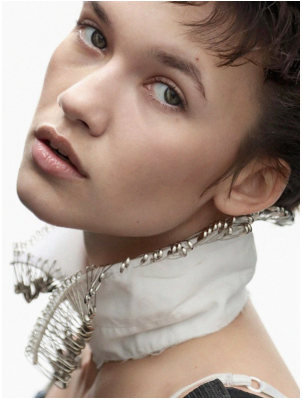

BOSS MODELS

JOHANNESBURG

MEGAN PAT

Height: 176cm Bust: 80cm Waist: 60cm Hips: 90cm Shoe: 6 UK Hair: Black Eyes: Green

BOSS MODELS

JOHANNESBURG

MEGAN PAT

Height: 176cm Bust: 80cm Waist: 60cm Hips: 90cm Shoe: 6 UK Hair: Black Eyes: Green