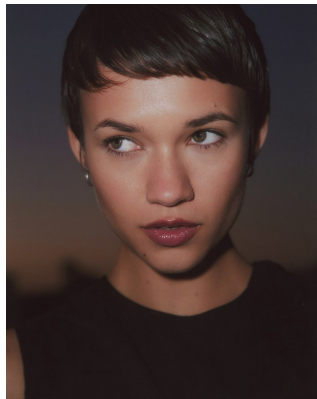

BOSS MODELS

JOHANNESBURG

MEGAN PAT

Height: 176cm Bust: 80cm Waist: 60cm Hips: 90cm Shoe: 6 UK Hair: Black Eyes: Green

BOSS MODELS

JOHANNESBURG

MEGAN PAT

Height: 176cm Bust: 80cm Waist: 60cm Hips: 90cm Shoe: 6 UK Hair: Black Eyes: Green