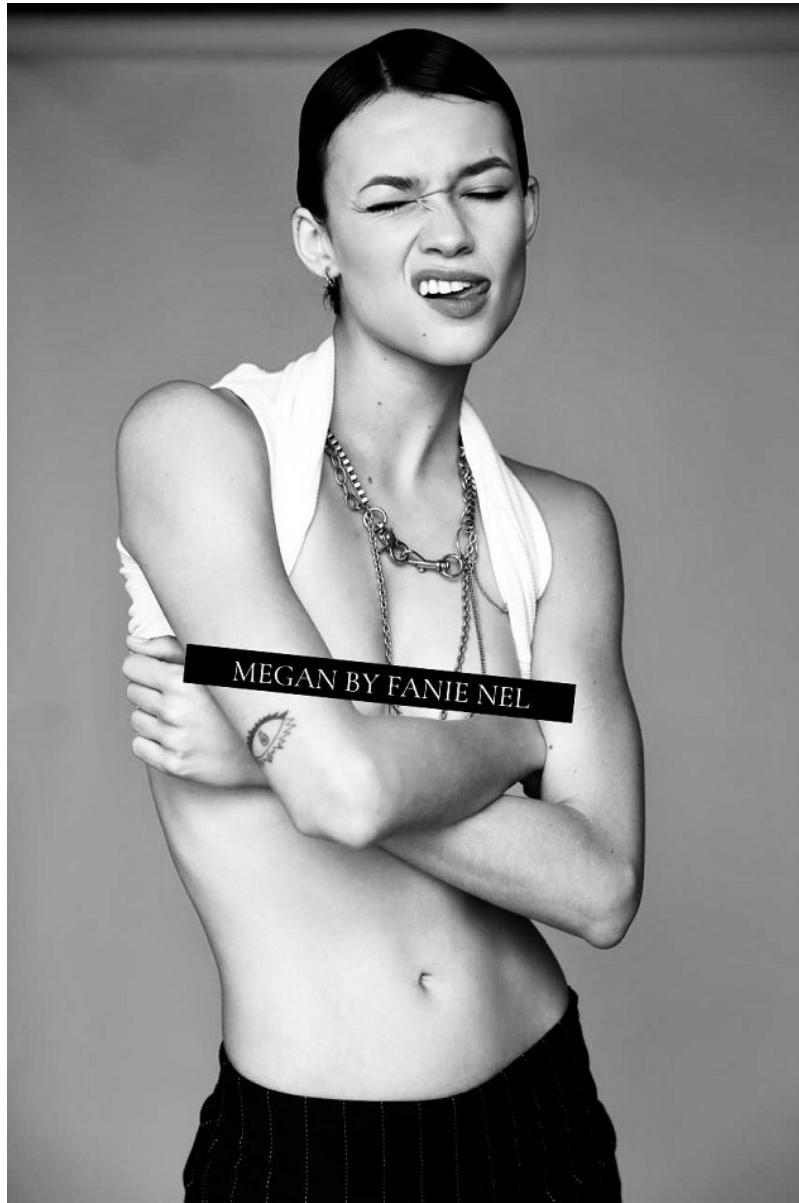

BOSS MODELS

JOHANNESBURG

MEGAN PAT

Height: 176cm Bust: 80cm Waist: 60cm Hips: 90cm Shoe: 6 UK Hair: Black Eyes: Green

BOSS MODELS

JOHANNESBURG

MEGAN PAT

Height: 176cm Bust: 80cm Waist: 60cm Hips: 90cm Shoe: 6 UK Hair: Black Eyes: Green