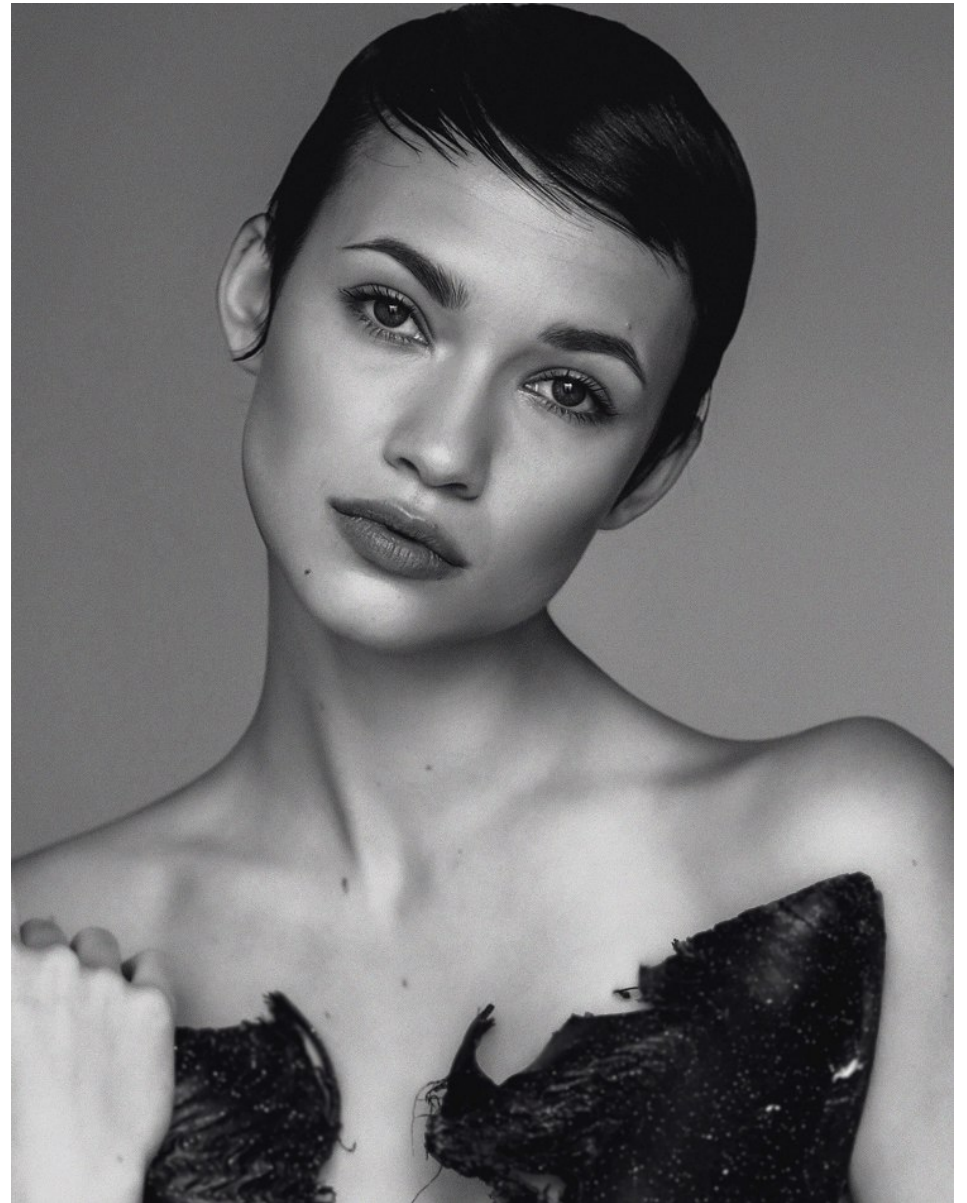

BOSS MODELS

JOHANNESBURG

MEGAN PAT

Height: 176cm Bust: 80cm Waist: 60cm Hips: 90cm Shoe: 6 UK Hair: Black Eyes: Green