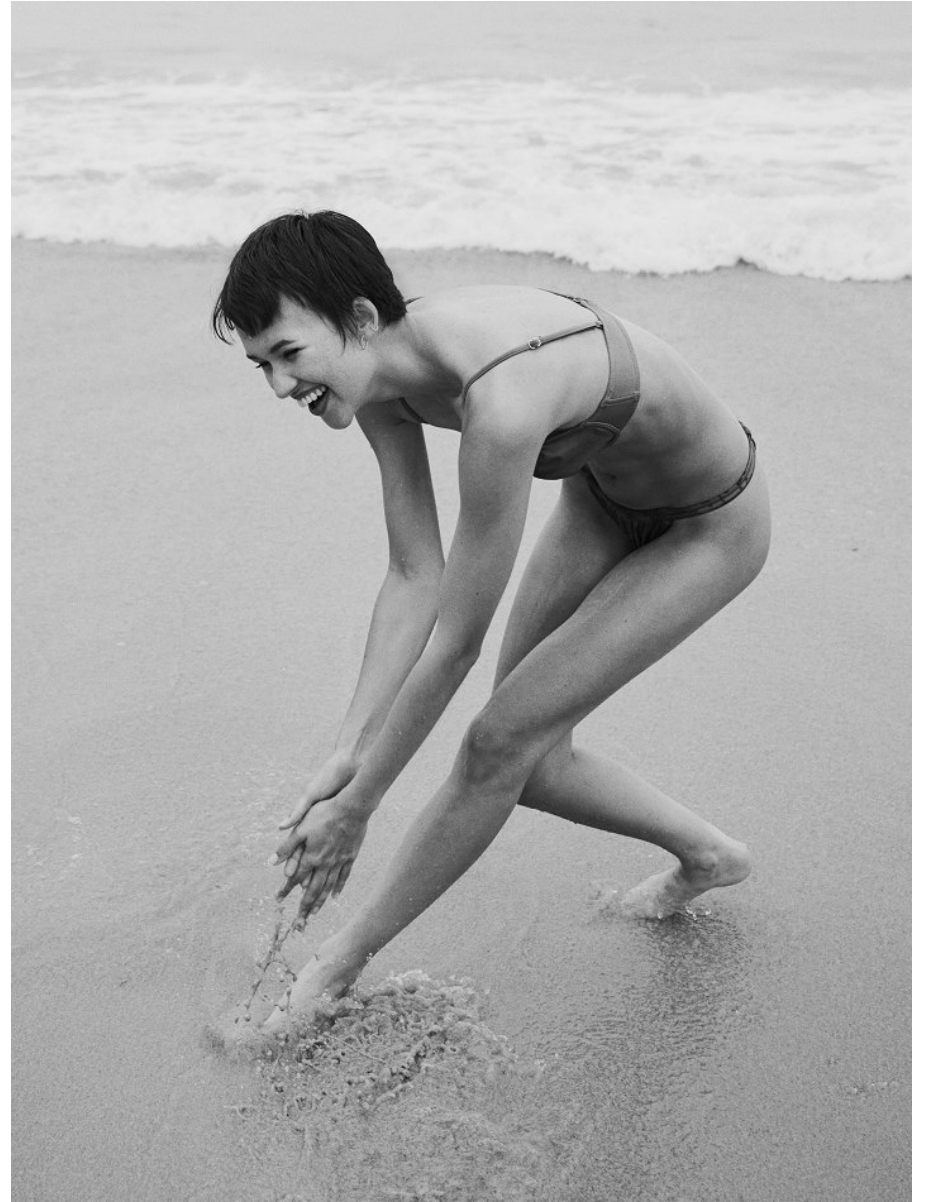

BOSS MODELS

JOHANNESBURG

MEGAN PAT

Height: 176cm Bust: 80cm Waist: 60cm Hips: 90cm Shoe: 6 UK Hair: Black Eyes: Green

BOSS MODELS

JOHANNESBURG

MEGAN PAT

Height: 176cm Bust: 80cm Waist: 60cm Hips: 90cm Shoe: 6 UK Hair: Black Eyes: Green