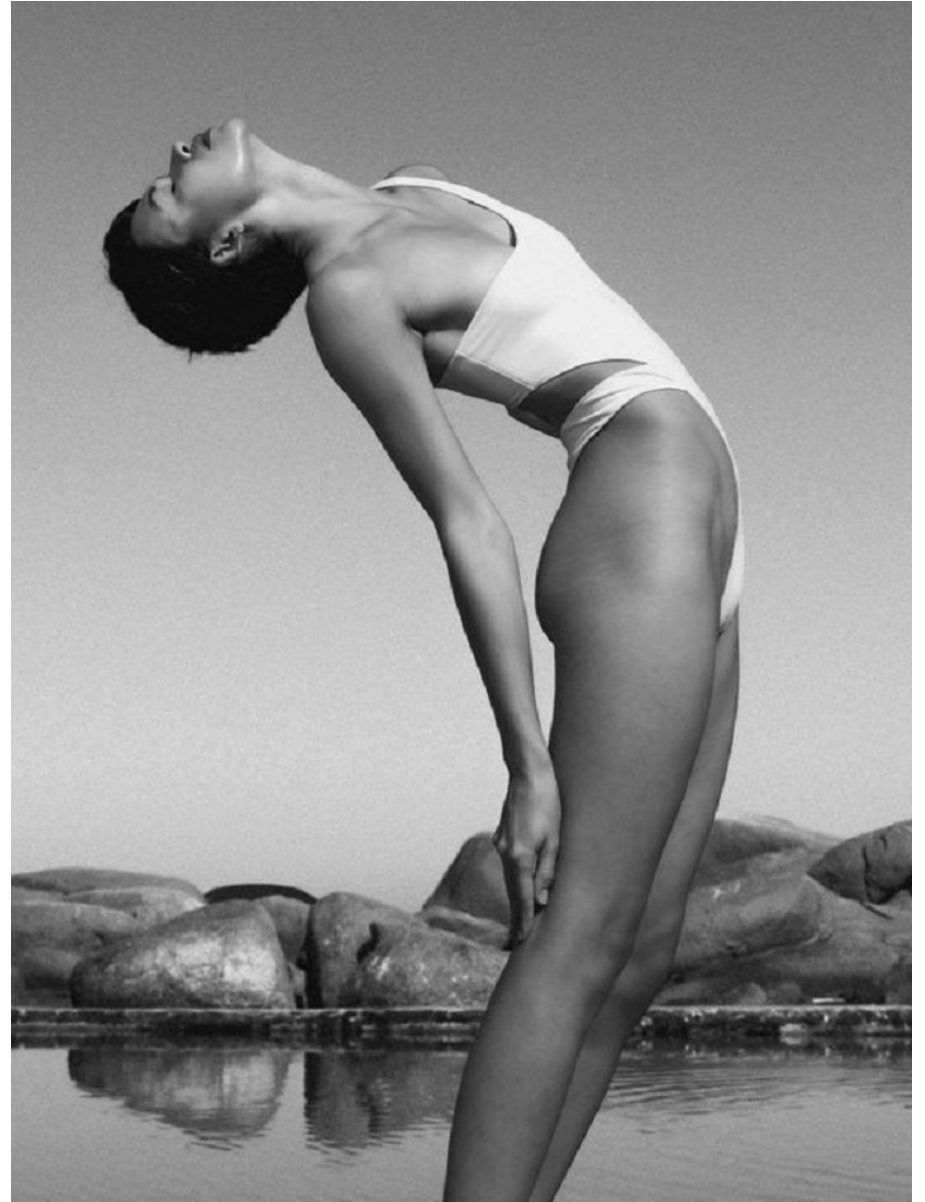

BOSS MODELS

JOHANNESBURG

MEGAN PAT

Height: 176cm Bust: 80cm Waist: 60cm Hips: 90cm Shoe: 6 UK Hair: Black Eyes: Green

BOSS MODELS

JOHANNESBURG

MEGAN PAT

Height: 176cm Bust: 80cm Waist: 60cm Hips: 90cm Shoe: 6 UK Hair: Black Eyes: Green