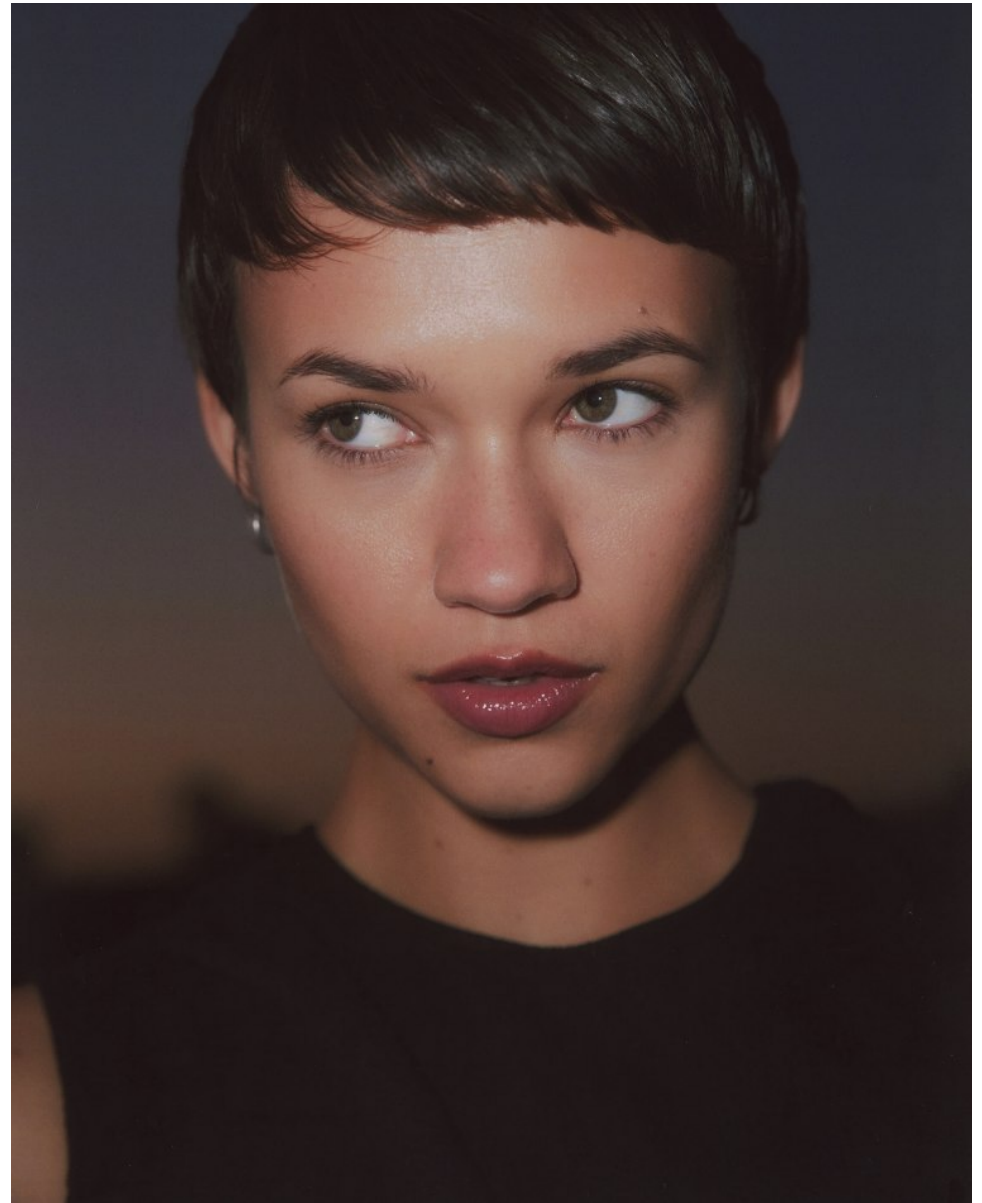

BOSS MODELS

JOHANNESBURG

MEGAN PAT

Height: 176cm Bust: 80cm Waist: 60cm Hips: 90cm Shoe: 6 UK Hair: Black Eyes: Green

BOSS MODELS

JOHANNESBURG

MEGAN PAT

Height: 176cm Bust: 80cm Waist: 60cm Hips: 90cm Shoe: 6 UK Hair: Black Eyes: Green