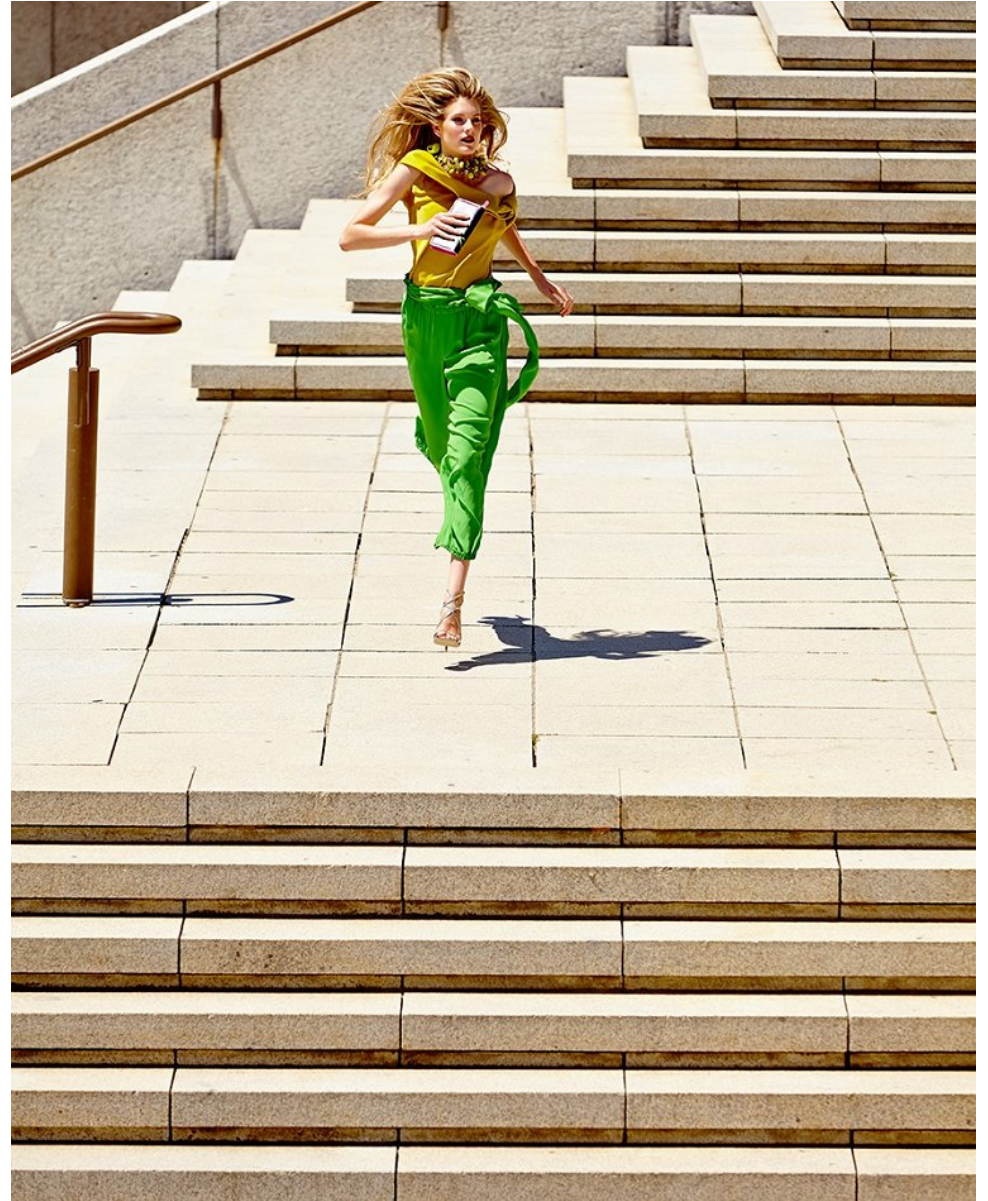

BOSS MODELS

JOHANNESBURG

EMILIE-ROSE OLDNALL

Height: 175cm Bust: 93cm Waist: 71cm Hips: 97cm Shoe: 7 UK Hair: Blonde Eyes: Blue