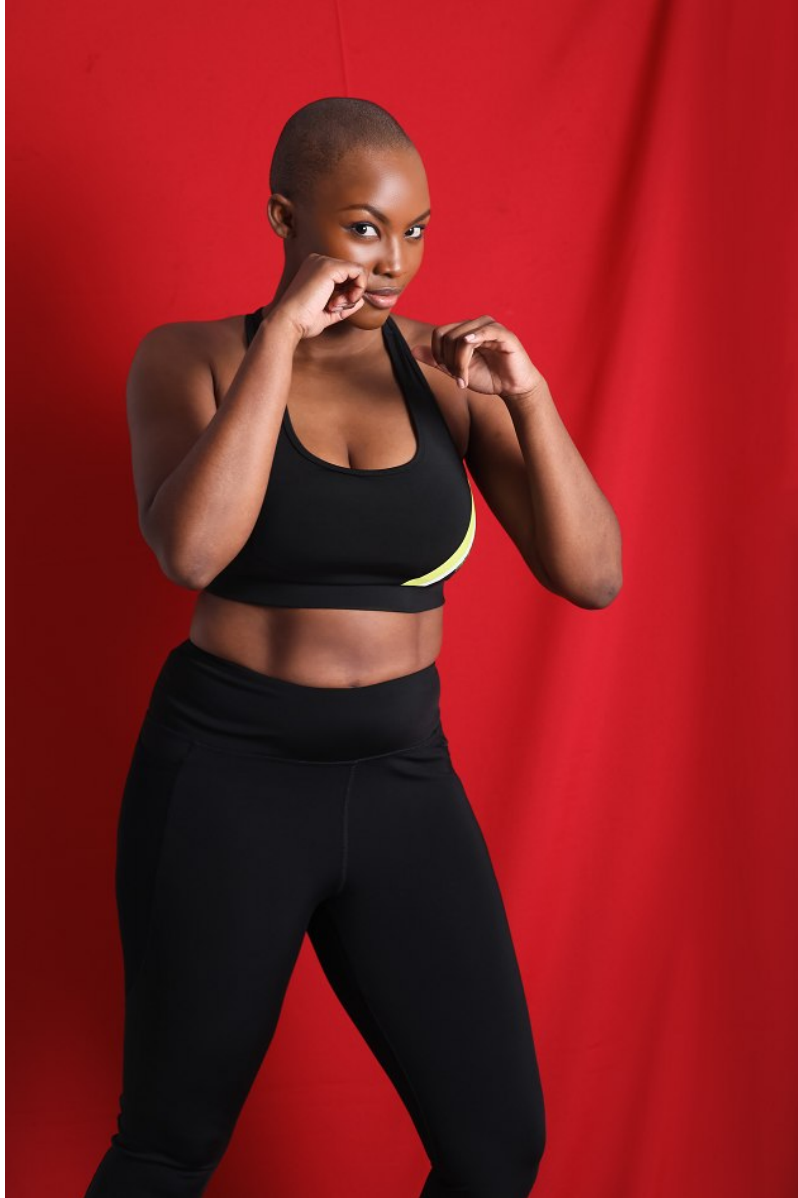

BOSS MODELS

JOHANNESBURG

Height: 171cm Bust: 99cm Waist: 82cm Hips: 114cm Shoe: 5 UK Hair: Black Eyes: Brown