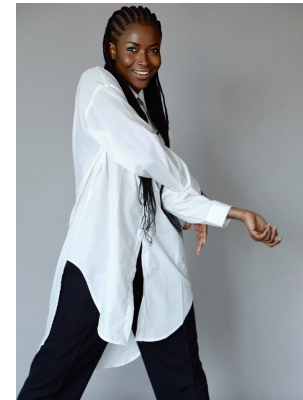

BOSS MODELS

JOHANNESBURG

JOYCE CHIDEBE

Height: 180cm Bust: 90cm Waist: 70cm Hips: 98cm Shoe: 9 UK Hair: Black Eyes: Brown

BOSS MODELS

JOHANNESBURG

JOYCE CHIDEBE

Height: 180cm Bust: 90cm Waist: 70cm Hips: 98cm Shoe: 9 UK Hair: Black Eyes: Brown