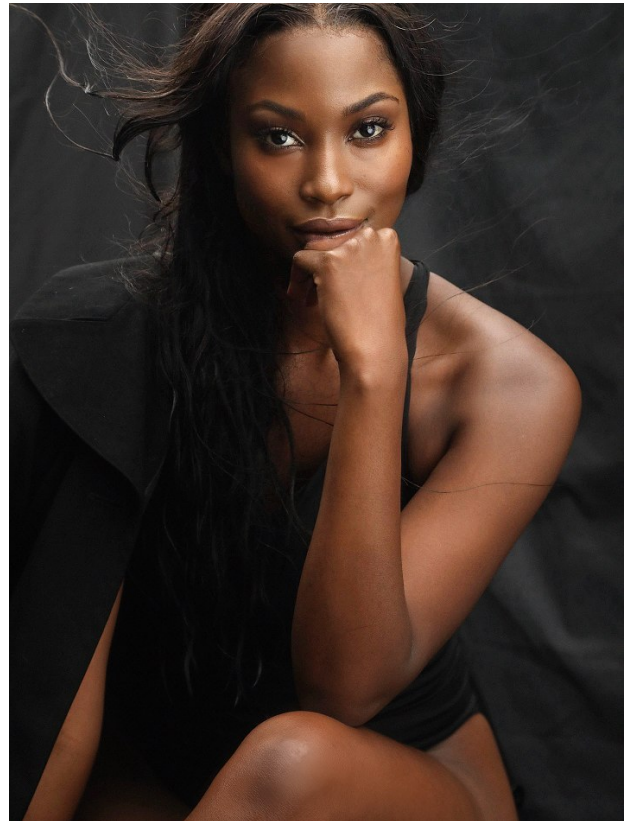

BOSS MODELS

JOHANNESBURG

NALEDI MOGADIME

Height: 175cm Bust: 88cm Waist: 76cm Hips: 109cm Shoe: 6 UK Hair: Dark Brown Eyes: Brown