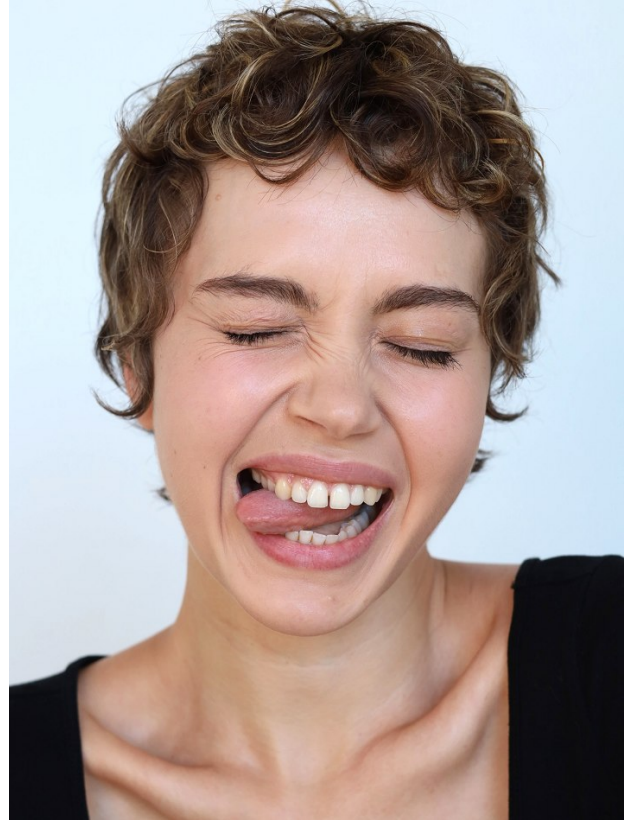

BOSS MODELS

JOHANNESBURG

SHAE ALLAM

Height: 173cm Bust: 82cm Waist: 67cm Hips: 94cm Shoe: 6 UK Hair: Brown Eyes: Green

BOSS MODELS

JOHANNESBURG

SHAE ALLAM

Height: 173cm Bust: 82cm Waist: 67cm Hips: 94cm Shoe: 6 UK Hair: Brown Eyes: Green