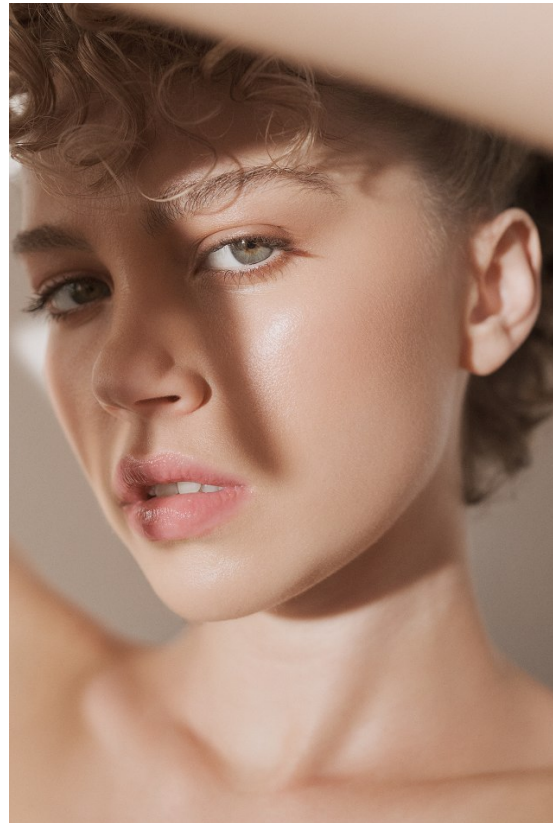

BOSS MODELS

JOHANNESBURG

SHAE ALLAM

Height: 173cm Bust: 82cm Waist: 67cm Hips: 94cm Shoe: 6 UK Hair: Brown Eyes: Green

BOSS MODELS

JOHANNESBURG

SHAE ALLAM

Height: 173cm Bust: 82cm Waist: 67cm Hips: 94cm Shoe: 6 UK Hair: Brown Eyes: Green