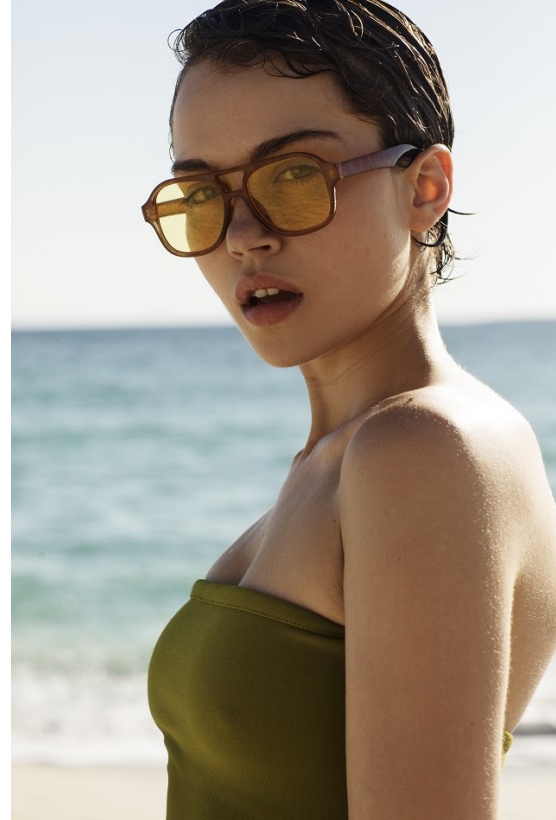

BOSS MODELS

JOHANNESBURG

SHAE ALLAM

Height: 173cm Bust: 82cm Waist: 67cm Hips: 94cm Shoe: 6 UK Hair: Brown Eyes: Green

BOSS MODELS

JOHANNESBURG

SHAE ALLAM

Height: 173cm Bust: 82cm Waist: 67cm Hips: 94cm Shoe: 6 UK Hair: Brown Eyes: Green