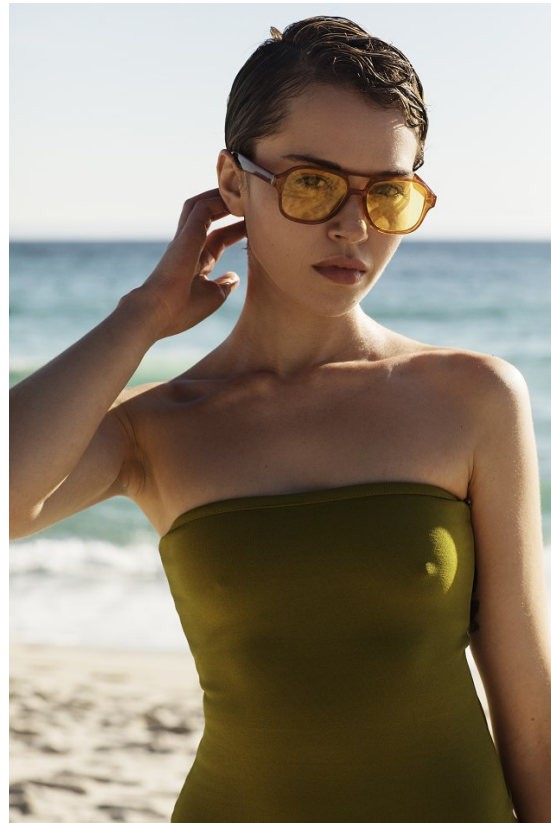

BOSS MODELS

JOHANNESBURG

SHAE ALLAM

Height: 173cm Bust: 82cm Waist: 67cm Hips: 94cm Shoe: 6 UK Hair: Brown Eyes: Green

BOSS MODELS

JOHANNESBURG

SHAE ALLAM

Height: 173cm Bust: 82cm Waist: 67cm Hips: 94cm Shoe: 6 UK Hair: Brown Eyes: Green