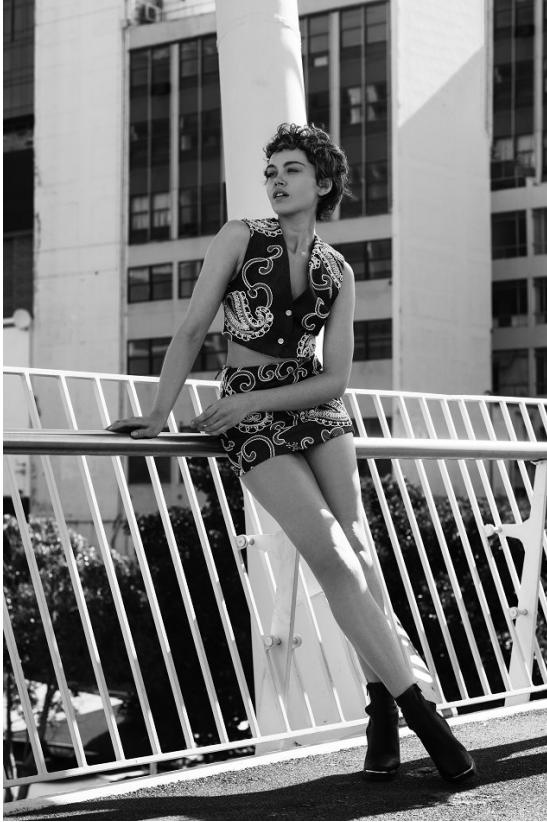

SHAE ALLAM

BOSS MODELS

JOHANNESBURG

Height: 173cm Bust: 82cm Waist: 67cm Hips: 94cm Shoe: 6 UK Hair: Brown Eyes: Green