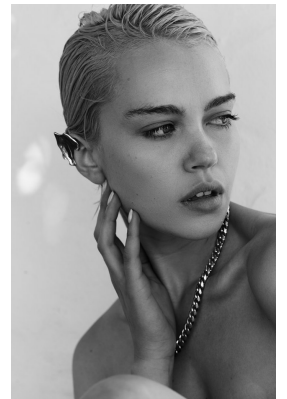

BOSS MODELS

JOHANNESBURG

SHAE ALLAM

Height: 173cm Bust: 82cm Waist: 67cm Hips: 94cm Shoe: 6 UK Hair: Brown Eyes: Green

BOSS MODELS

JOHANNESBURG

SHAE ALLAM

Height: 173cm Bust: 82cm Waist: 67cm Hips: 94cm Shoe: 6 UK Hair: Brown Eyes: Green

BOSS MODELS

JOHANNESBURG

SHAE ALLAM

Height: 173cm Bust: 82cm Waist: 67cm Hips: 94cm Shoe: 6 UK Hair: Brown Eyes: Green