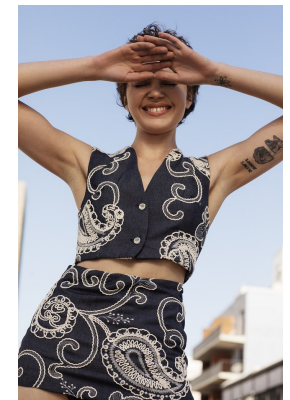

BOSS MODELS

JOHANNESBURG

SHAE ALLAM

Height: 173cm Bust: 82cm Waist: 67cm Hips: 94cm Shoe: 6 UK Hair: Brown Eyes: Green

BOSS MODELS

JOHANNESBURG

SHAE ALLAM

Height: 173cm Bust: 82cm Waist: 67cm Hips: 94cm Shoe: 6 UK Hair: Brown Eyes: Green

BOSS MODELS

JOHANNESBURG

SHAE ALLAM

Height: 173cm Bust: 82cm Waist: 67cm Hips: 94cm Shoe: 6 UK Hair: Brown Eyes: Green