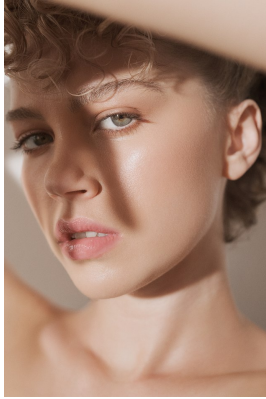

BOSS MODELS

JOHANNESBURG

SHAE ALLAM

Height: 173cm Bust: 82cm Waist: 67cm Hips: 94cm Shoe: 6 UK Hair: Brown Eyes: Green

BOSS MODELS

JOHANNESBURG

SHAE ALLAM

Height: 173cm Bust: 82cm Waist: 67cm Hips: 94cm Shoe: 6 UK Hair: Brown Eyes: Green

BOSS MODELS

JOHANNESBURG

SHAE ALLAM

Height: 173cm Bust: 82cm Waist: 67cm Hips: 94cm Shoe: 6 UK Hair: Brown Eyes: Green