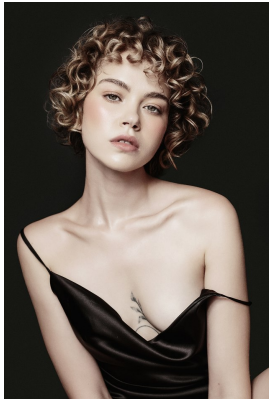

BOSS MODELS

JOHANNESBURG

SHAE ALLAM

Height: 173cm Bust: 82cm Waist: 67cm Hips: 94cm Shoe: 6 UK Hair: Brown Eyes: Green

BOSS MODELS

JOHANNESBURG

SHAE ALLAM

Height: 173cm Bust: 82cm Waist: 67cm Hips: 94cm Shoe: 6 UK Hair: Brown Eyes: Green

BOSS MODELS

JOHANNESBURG

SHAE ALLAM

Height: 173cm Bust: 82cm Waist: 67cm Hips: 94cm Shoe: 6 UK Hair: Brown Eyes: Green