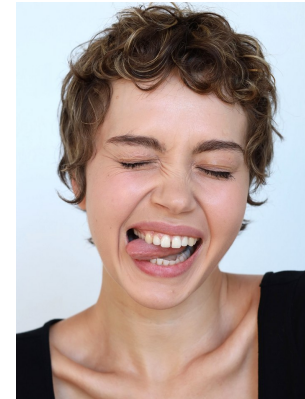

BOSS MODELS

JOHANNESBURG

SHAE ALLAM

Height: 173cm Bust: 82cm Waist: 67cm Hips: 94cm Shoe: 6 UK Hair: Brown Eyes: Green

BOSS MODELS

JOHANNESBURG

SHAE ALLAM

Height: 173cm Bust: 82cm Waist: 67cm Hips: 94cm Shoe: 6 UK Hair: Brown Eyes: Green

BOSS MODELS

JOHANNESBURG

SHAE ALLAM

Height: 173cm Bust: 82cm Waist: 67cm Hips: 94cm Shoe: 6 UK Hair: Brown Eyes: Green