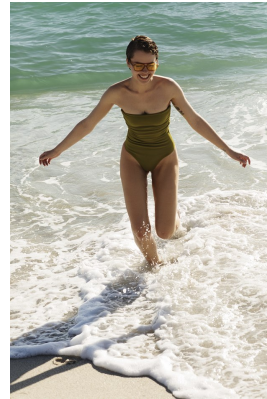

BOSS MODELS

JOHANNESBURG

SHAE ALLAM

Height: 173cm Bust: 82cm Waist: 67cm Hips: 94cm Shoe: 6 UK Hair: Brown Eyes: Green

BOSS MODELS

JOHANNESBURG

SHAE ALLAM

Height: 173cm Bust: 82cm Waist: 67cm Hips: 94cm Shoe: 6 UK Hair: Brown Eyes: Green

BOSS MODELS

JOHANNESBURG

SHAE ALLAM

Height: 173cm Bust: 82cm Waist: 67cm Hips: 94cm Shoe: 6 UK Hair: Brown Eyes: Green