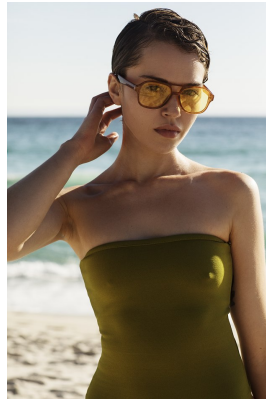

BOSS MODELS

JOHANNESBURG

SHAE ALLAM

Height: 173cm Bust: 82cm Waist: 67cm Hips: 94cm Shoe: 6 UK Hair: Brown Eyes: Green

BOSS MODELS

JOHANNESBURG

SHAE ALLAM

Height: 173cm Bust: 82cm Waist: 67cm Hips: 94cm Shoe: 6 UK Hair: Brown Eyes: Green

BOSS MODELS

JOHANNESBURG

SHAE ALLAM

Height: 173cm Bust: 82cm Waist: 67cm Hips: 94cm Shoe: 6 UK Hair: Brown Eyes: Green