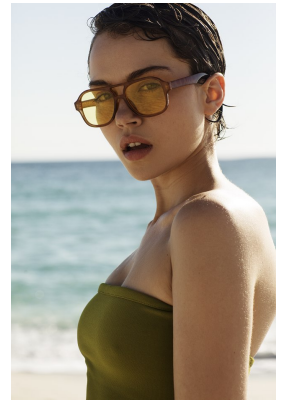

BOSS MODELS

JOHANNESBURG

SHAE ALLAM

Height: 173cm Bust: 82cm Waist: 67cm Hips: 94cm Shoe: 6 UK Hair: Brown Eyes: Green

BOSS MODELS

JOHANNESBURG

SHAE ALLAM

Height: 173cm Bust: 82cm Waist: 67cm Hips: 94cm Shoe: 6 UK Hair: Brown Eyes: Green

BOSS MODELS

JOHANNESBURG

SHAE ALLAM

Height: 173cm Bust: 82cm Waist: 67cm Hips: 94cm Shoe: 6 UK Hair: Brown Eyes: Green