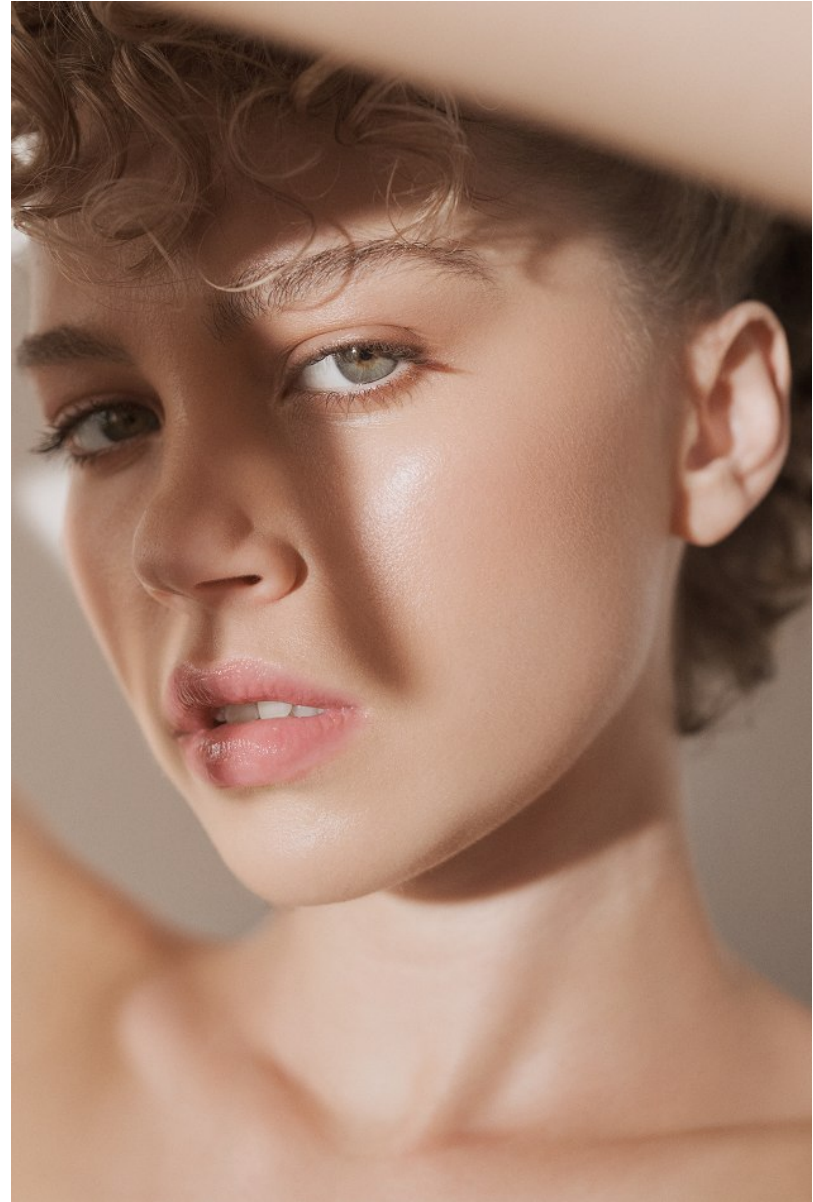

BOSS MODELS

JOHANNESBURG

SHAE ALLAM

Height: 173cm Bust: 82cm Waist: 67cm Hips: 94cm Shoe: 6 UK Hair: Brown Eyes: Green

BOSS MODELS

JOHANNESBURG

SHAE ALLAM

Height: 173cm Bust: 82cm Waist: 67cm Hips: 94cm Shoe: 6 UK Hair: Brown Eyes: Green