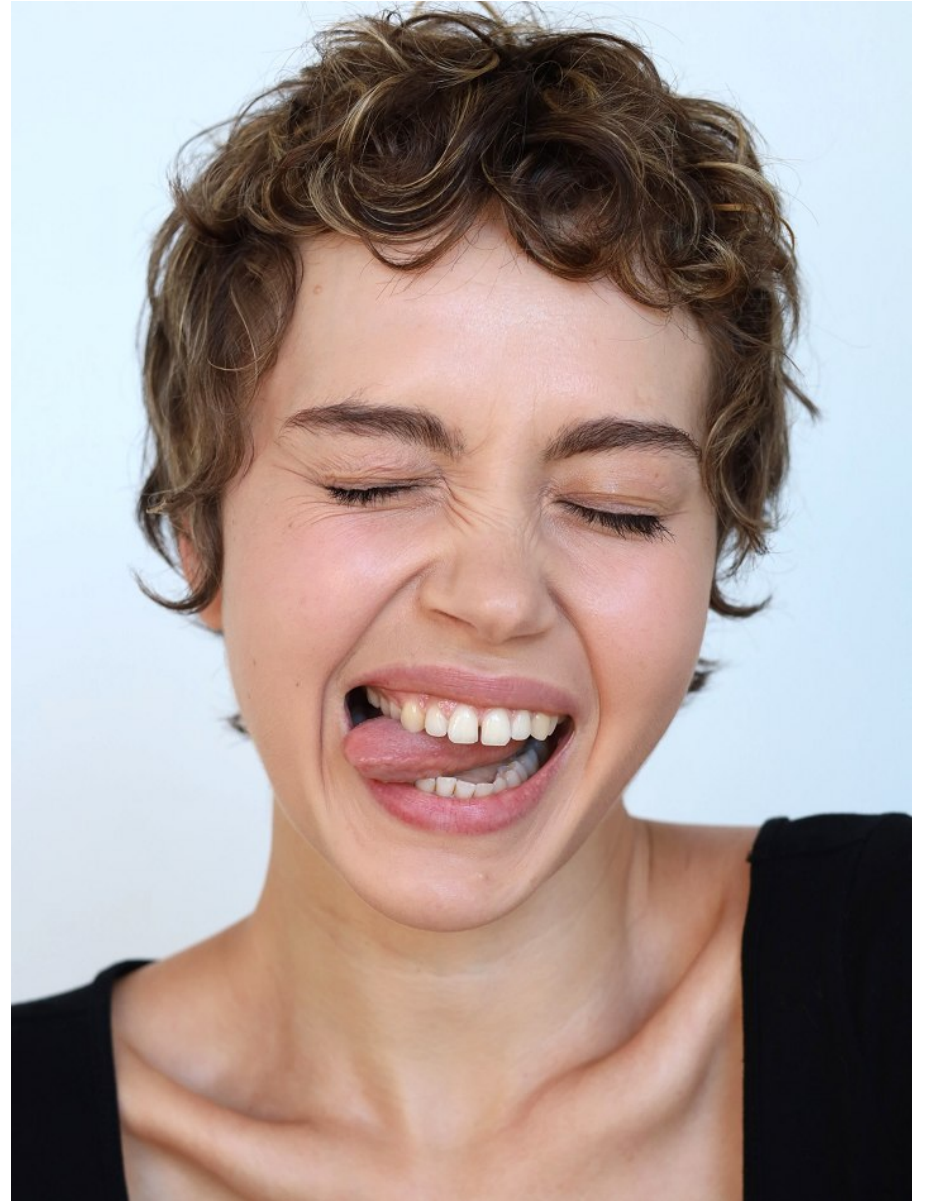

BOSS MODELS

JOHANNESBURG

SHAE ALLAM

Height: 173cm Bust: 82cm Waist: 67cm Hips: 94cm Shoe: 6 UK Hair: Brown Eyes: Green

BOSS MODELS

JOHANNESBURG

SHAE ALLAM

Height: 173cm Bust: 82cm Waist: 67cm Hips: 94cm Shoe: 6 UK Hair: Brown Eyes: Green